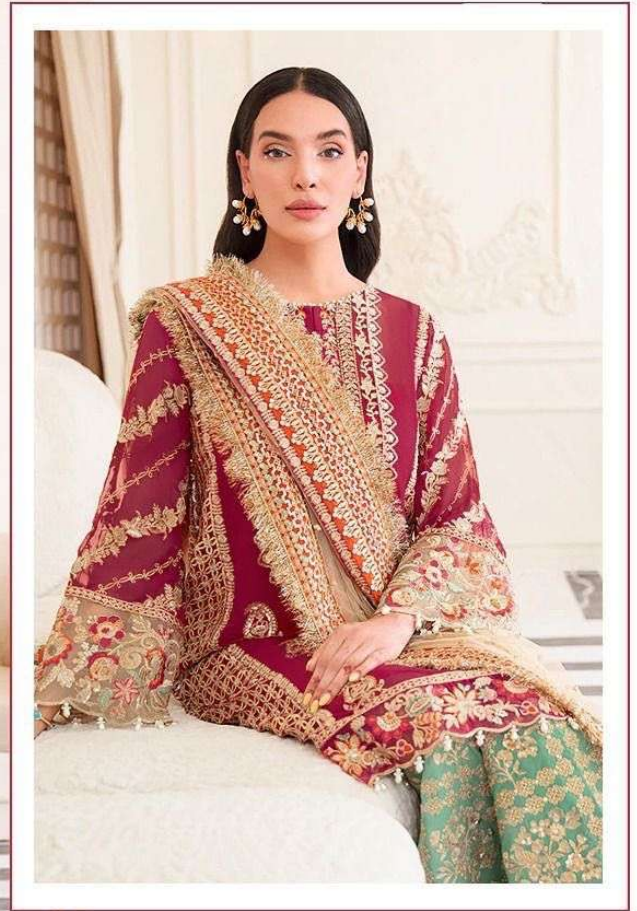

Epic®

WASHING INSTRUCTIONS

DO NOT USE ANY TYPE OF BLEACH OR STAIN REMOVING CHEMICALS
BEFORE CUTTING / STITCHING. FABRIC SHOULD BE SOAKED IN WATER
(ALL COMPONENTS SEPARATELY) FOR 15 MINUTES

DO NOT KEEP WET FABRIC IN TWISTED FORM IN ORDER TO AVOID COPY MARKS |

WASH COLOURED AND WHITE FABRICS SEPARATELY

IRON CLOTHES AT MODERATE TEMPERATURE | DO NOT DRY FABRIC IN DIRECT SUNLIGHT
(EXTRA LACES, HANGINGS AND ACCESSORIES ARE NOT INCLUDED)

C-1233