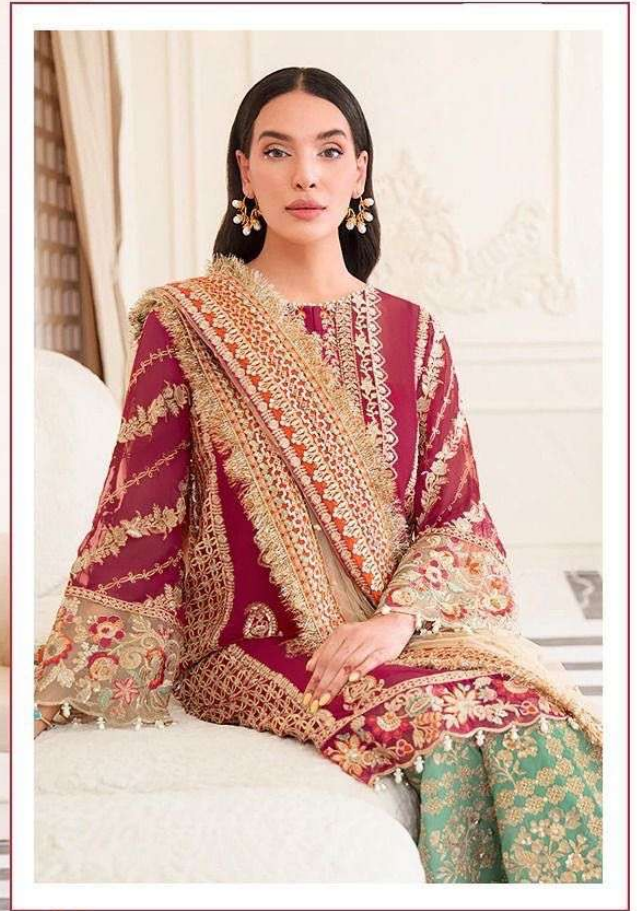

**Epic®**

**WASHING INSTRUCTIONS**

DO NOT USE ANY TYPE OF BLEACH OR STAIN REMOVING CHEMICALS  
BEFORE CUTTING / STITCHING. FABRIC SHOULD BE SOAKED IN WATER  
( ALL COMPONENTS SEPARATELY ) FOR 15 MINUTES