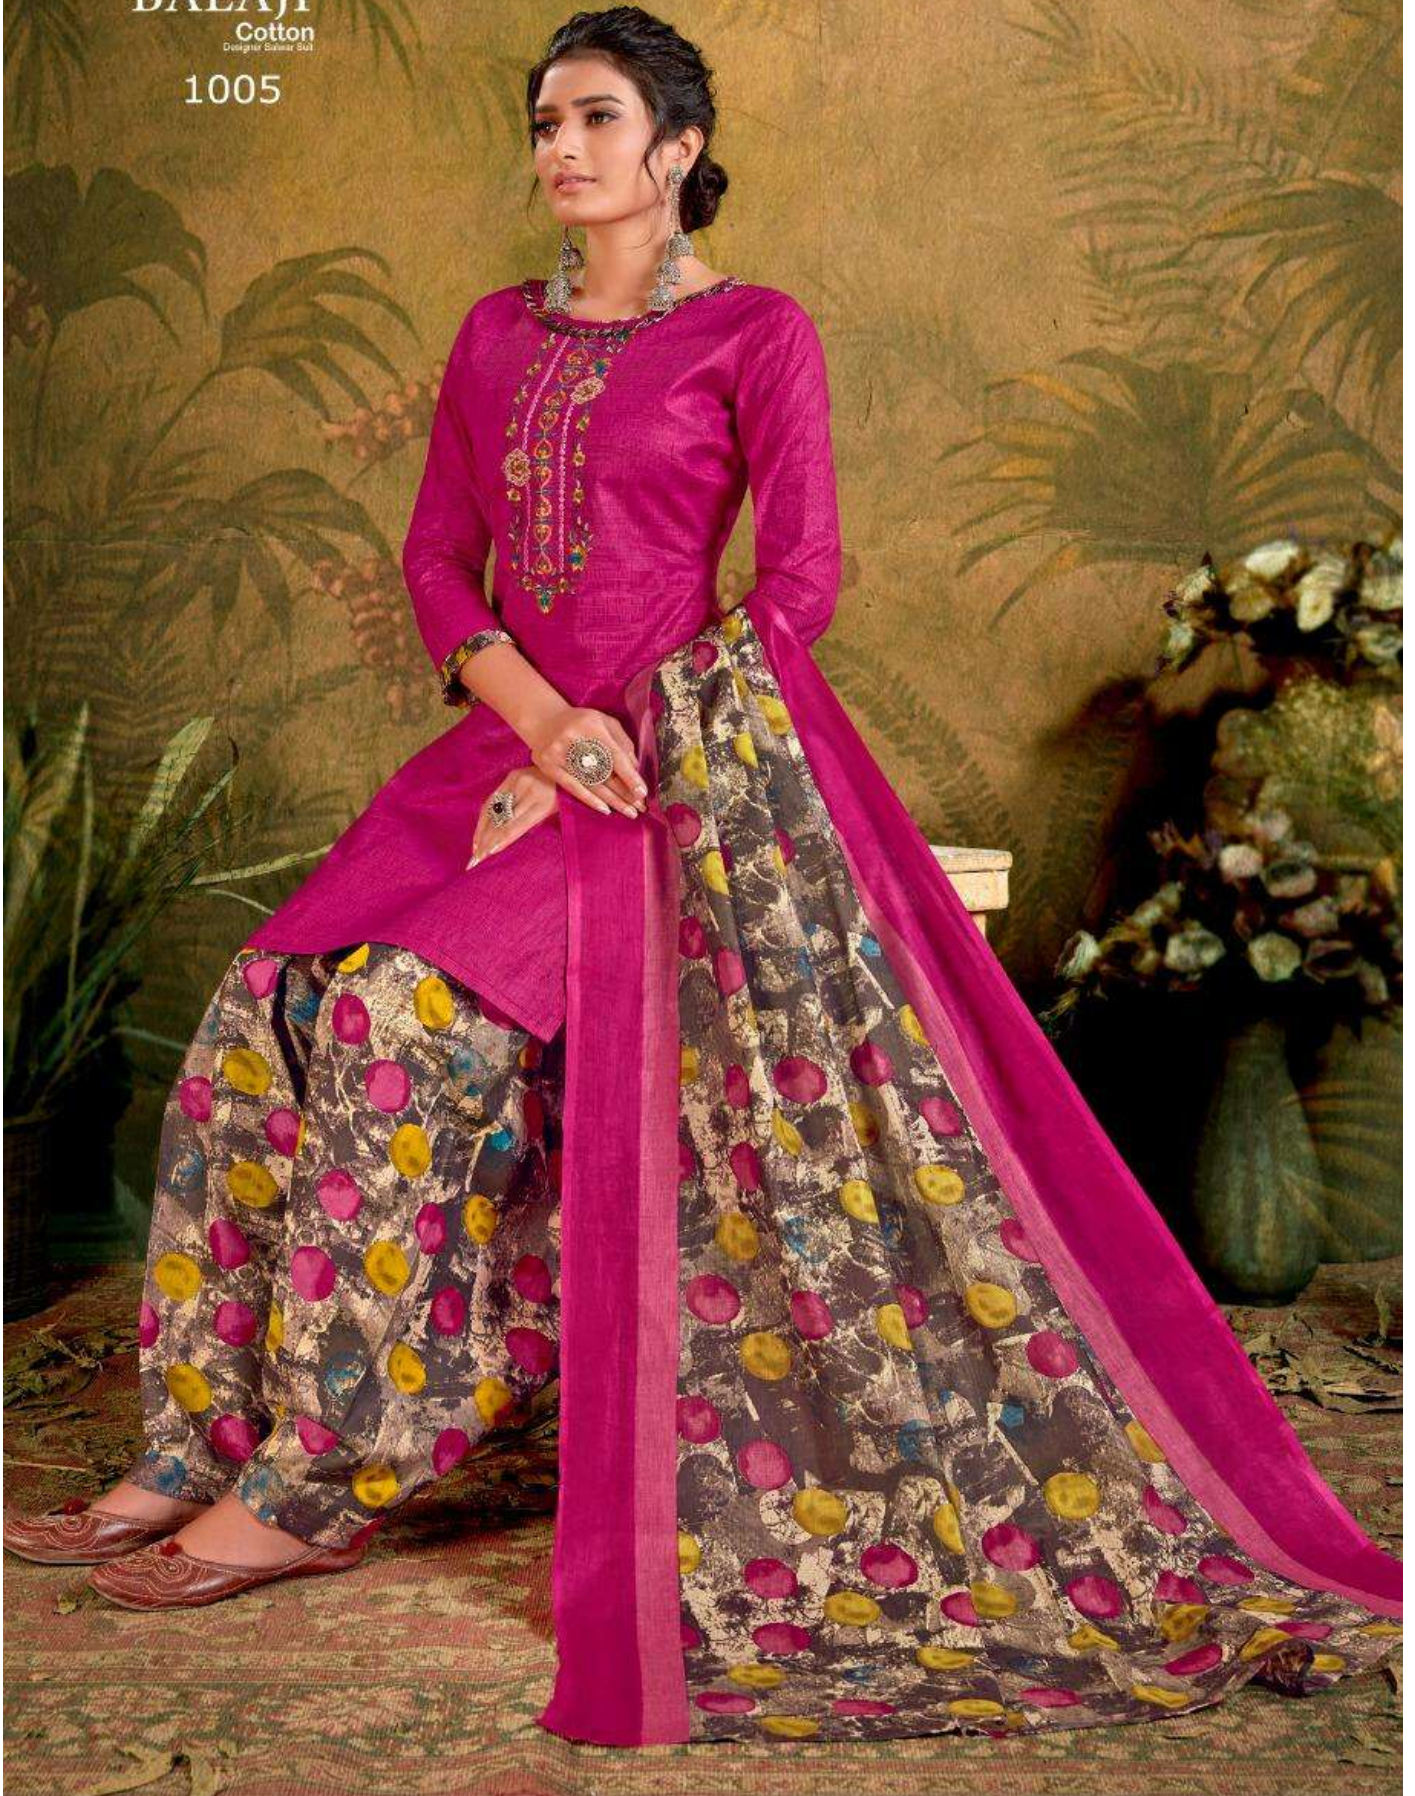

BALAJI™
Cotton
Designer Salwar Suit

RASBERRY PATIYALA

 **BALAJI**™
Cotton
Designs | Quality | Style

1011

 **BALAJI**™
Cotton
Designer Saree Suit

1001

 **BALAJI**™
Cotton
Designer Garment Unit

1004

 **BALAJI**™
Cotton
Designer Sarees & Kurtis

1007

 **BALAJI**™
Cotton
Designer Salwar Suit

1012

 **BALAJI**™
Cotton
Designer Better Deal

1008

 **BALAJI**™
Cotton
Designer Garment Brand

1010

 **BALAJI**™
Cotton
Designer Saree Set

1005

 **BALAJI**™
Cotton
Designer Saree Size

1006

1001

1002

1003

1004