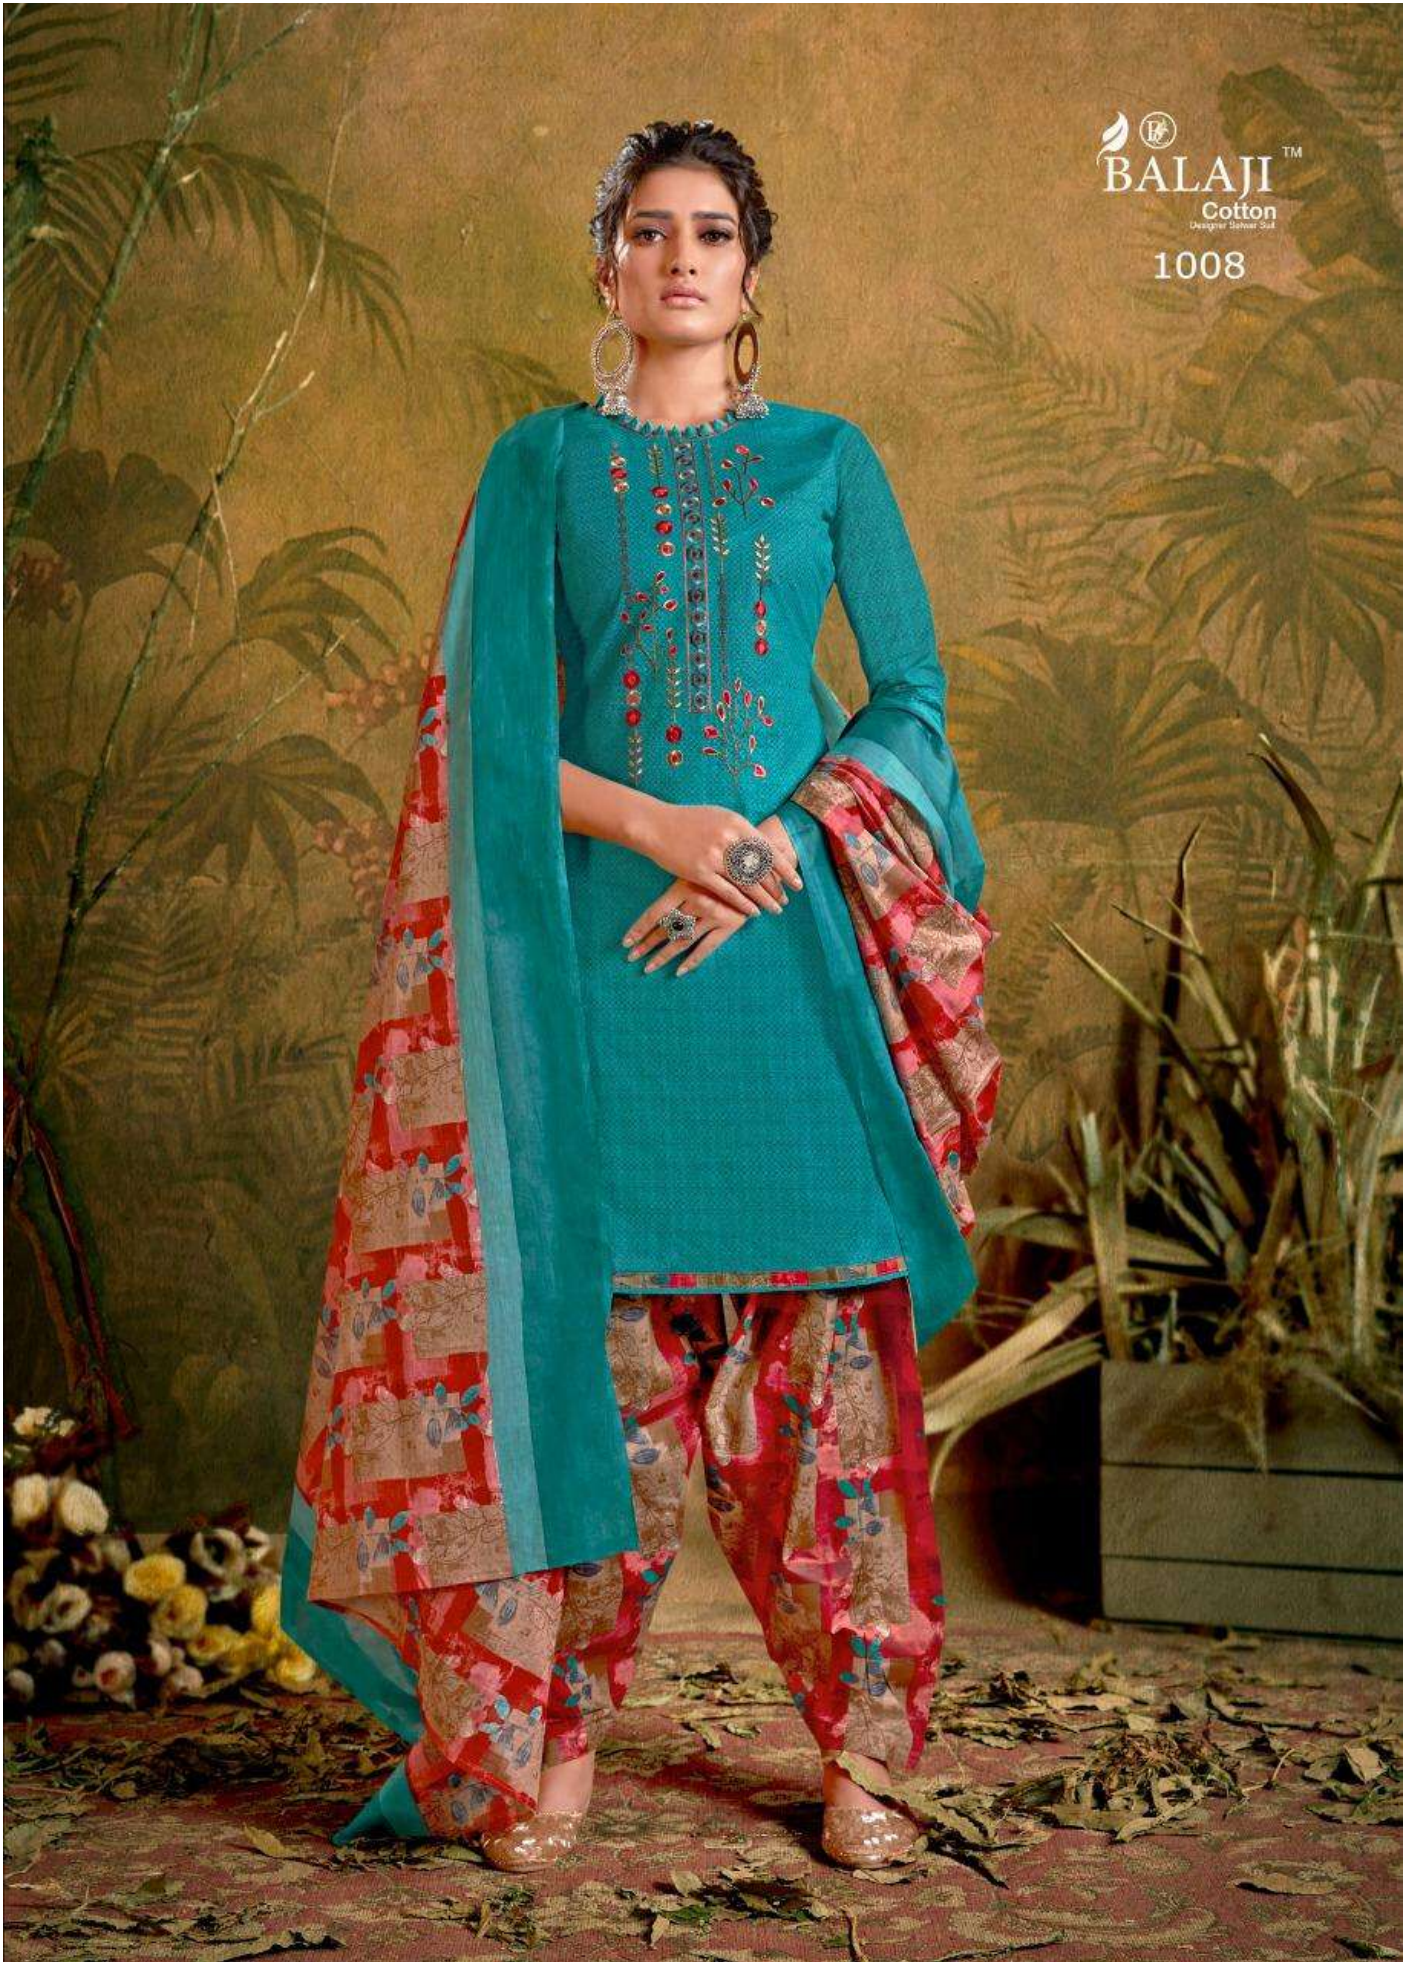

BALAJI™
Cotton
Designer Salwar Suit

RASBERRY PATIYALA

 **BALAJI**™
Cotton
Designs | Quality | Style

1011

 **BALAJI**™
Cotton
Designer Saree Suit

1001

 **BALAJI**™
Cotton
Designer Garment Unit

1004

 **BALAJI**™
Cotton
Designer Sarees & Kurtis

1007

 **BALAJI**™
Cotton
Designer Salwar Suit

1012

 **BALAJI**™
Cotton
Designer Better Deal

1008

 **BALAJI**™
Cotton
Designer Garment Brand

1010

 **BALAJI**™
Cotton
Designer Saree Set

1005

 **BALAJI**™
Cotton
Designer Saree Size

1006

1001

1002

1003

1004