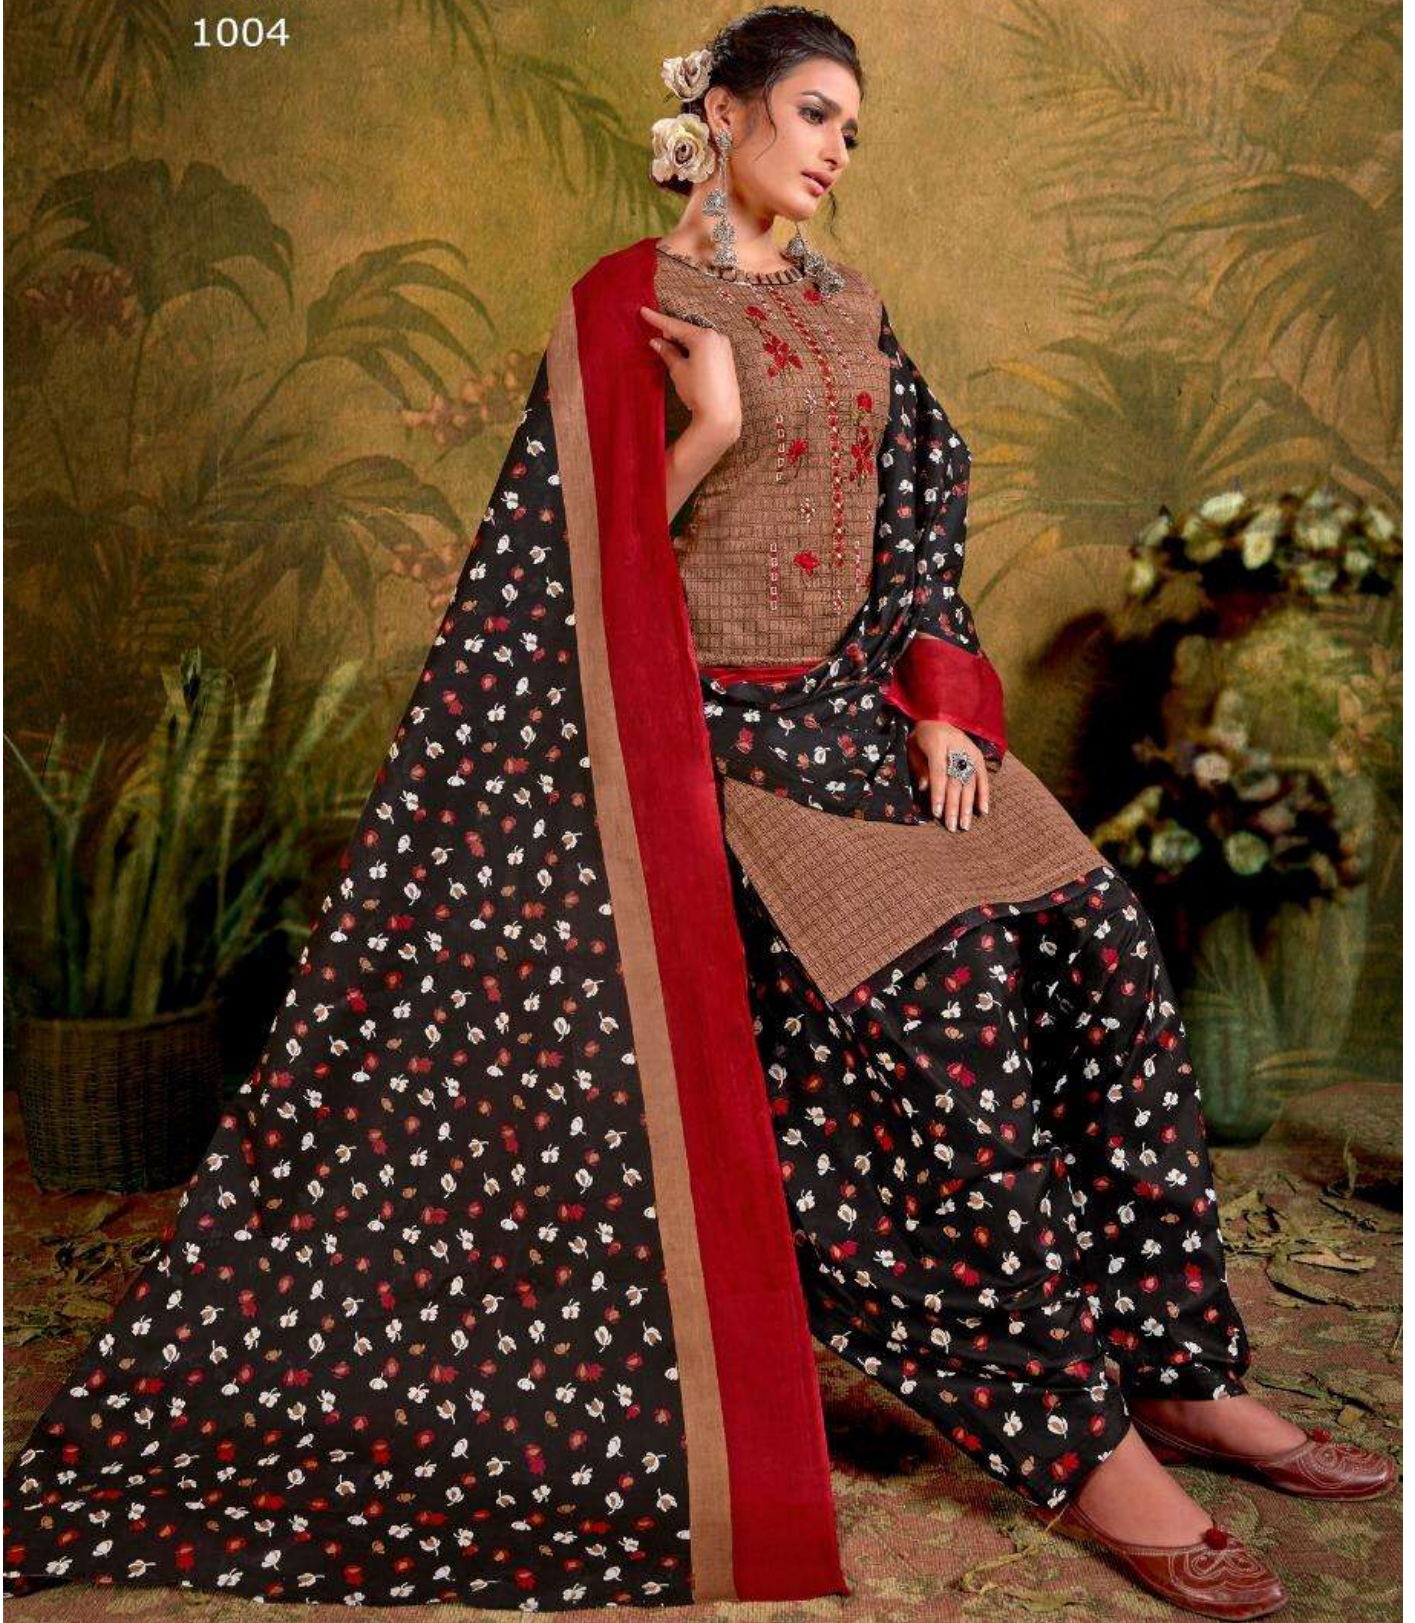

BALAJI™
Cotton
Designer Salwar Suit

RASBERRY PATIYALA

 **BALAJI**™
Cotton
Designs | Quality | Style

1011

 **BALAJI**™
Cotton
Designer Saree Suit

1001

 **BALAJI**™
Cotton
Designer Garment Unit

1004