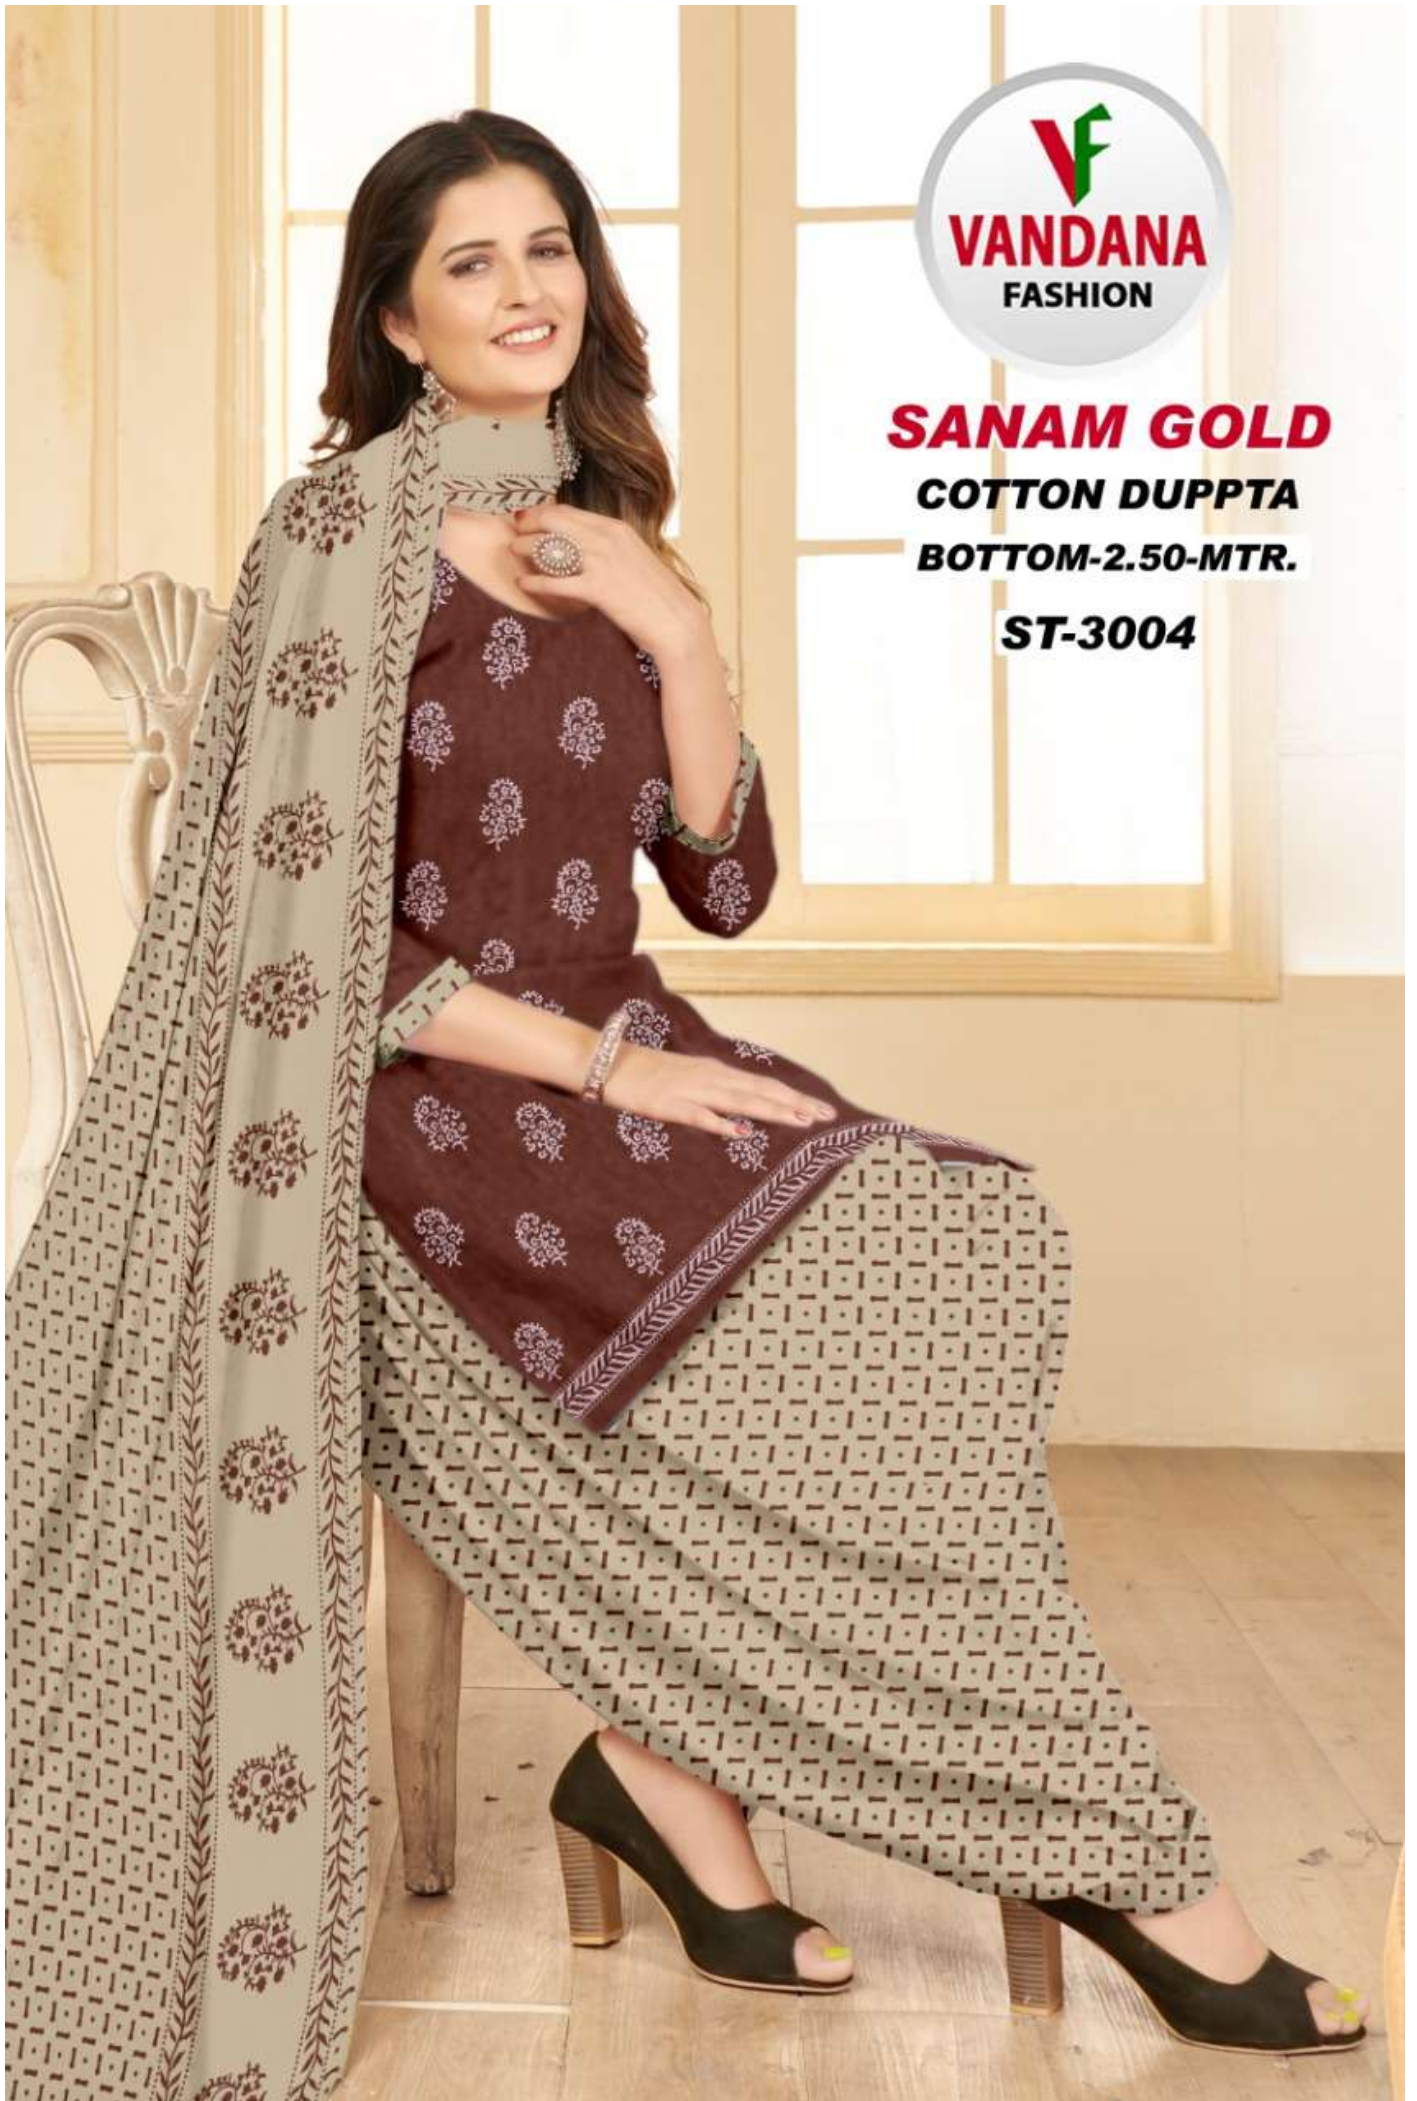

SANAM GOLD

COTTON DUPPTA

BOTTOM-2.50-MTR.

ST-3004