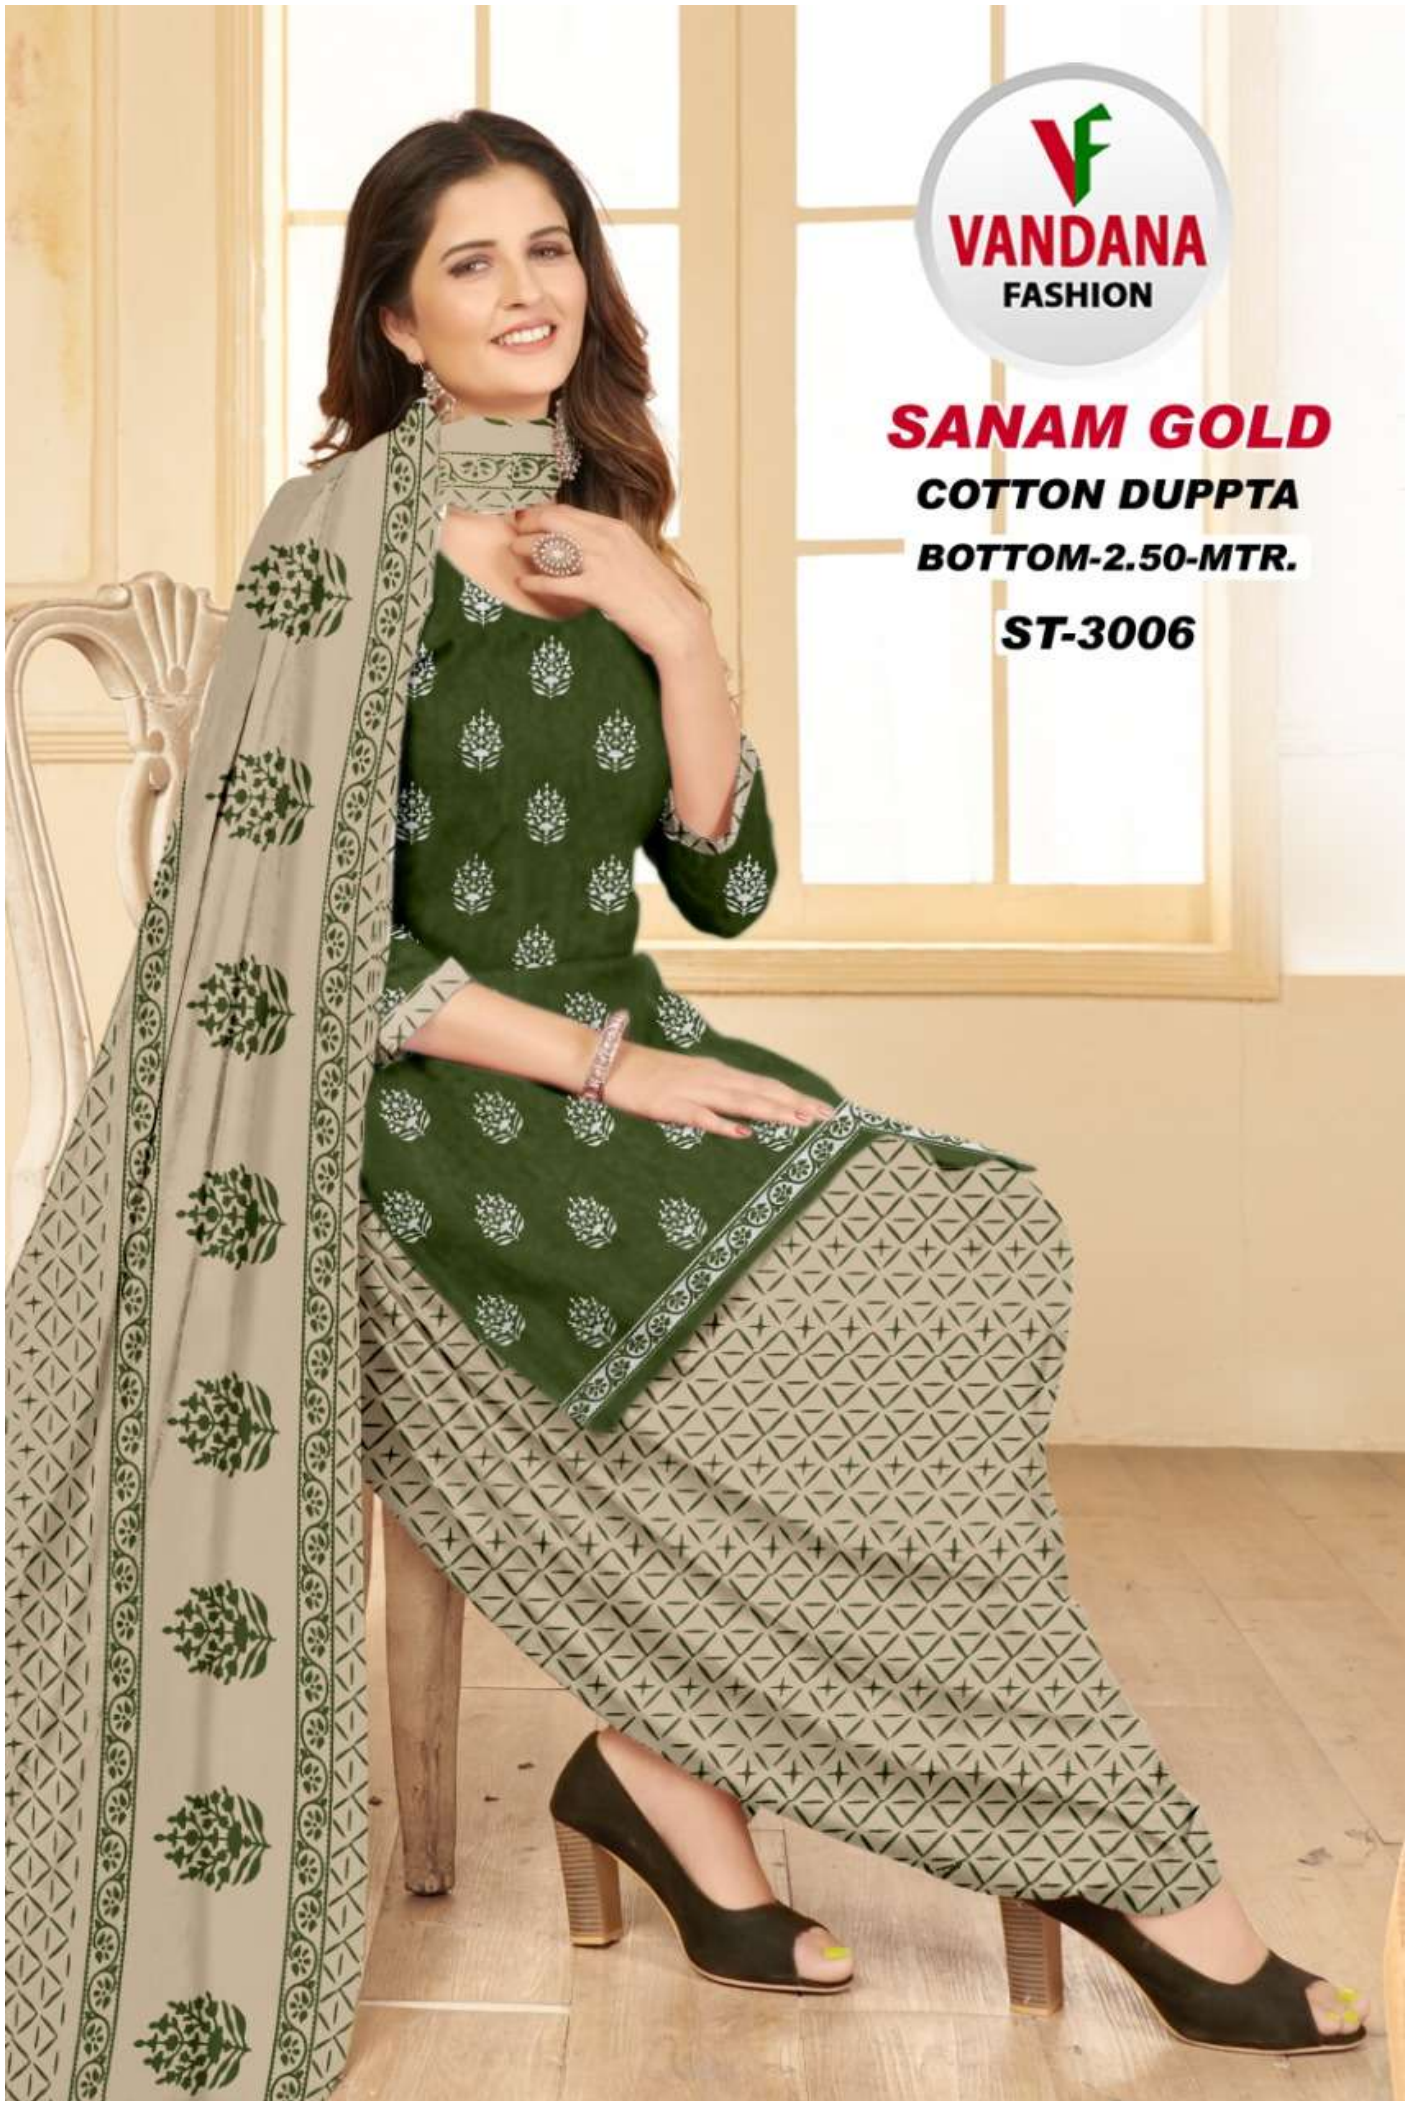

SANAM GOLD

COTTON DUPPTA

BOTTOM-2.50-MTR.

ST-3003

SANAM GOLD

COTTON DUPPTA

BOTTOM-2.50-MTR.

ST-3003

SANAM GOLD

COTTON DUPPTA

BOTTOM-2.50-MTR.

ST-3009

SANAM GOLD

COTTON DUPPTA

BOTTOM-2.50-MTR.

ST-3006

SANAM GOLD

COTTON DUPPTA

BOTTOM-2.50-MTR.

ST-3010

SANAM GOLD

COTTON DUPPTA

BOTTOM-2.50-MTR.

ST-3005

SANAM GOLD

COTTON DUPPTA

BOTTOM-2.50-MTR.

ST-3008

VANDANA
FASHION

SANAM GOLD

COTTON DUPPTA

BOTTOM-2.50-MTR.