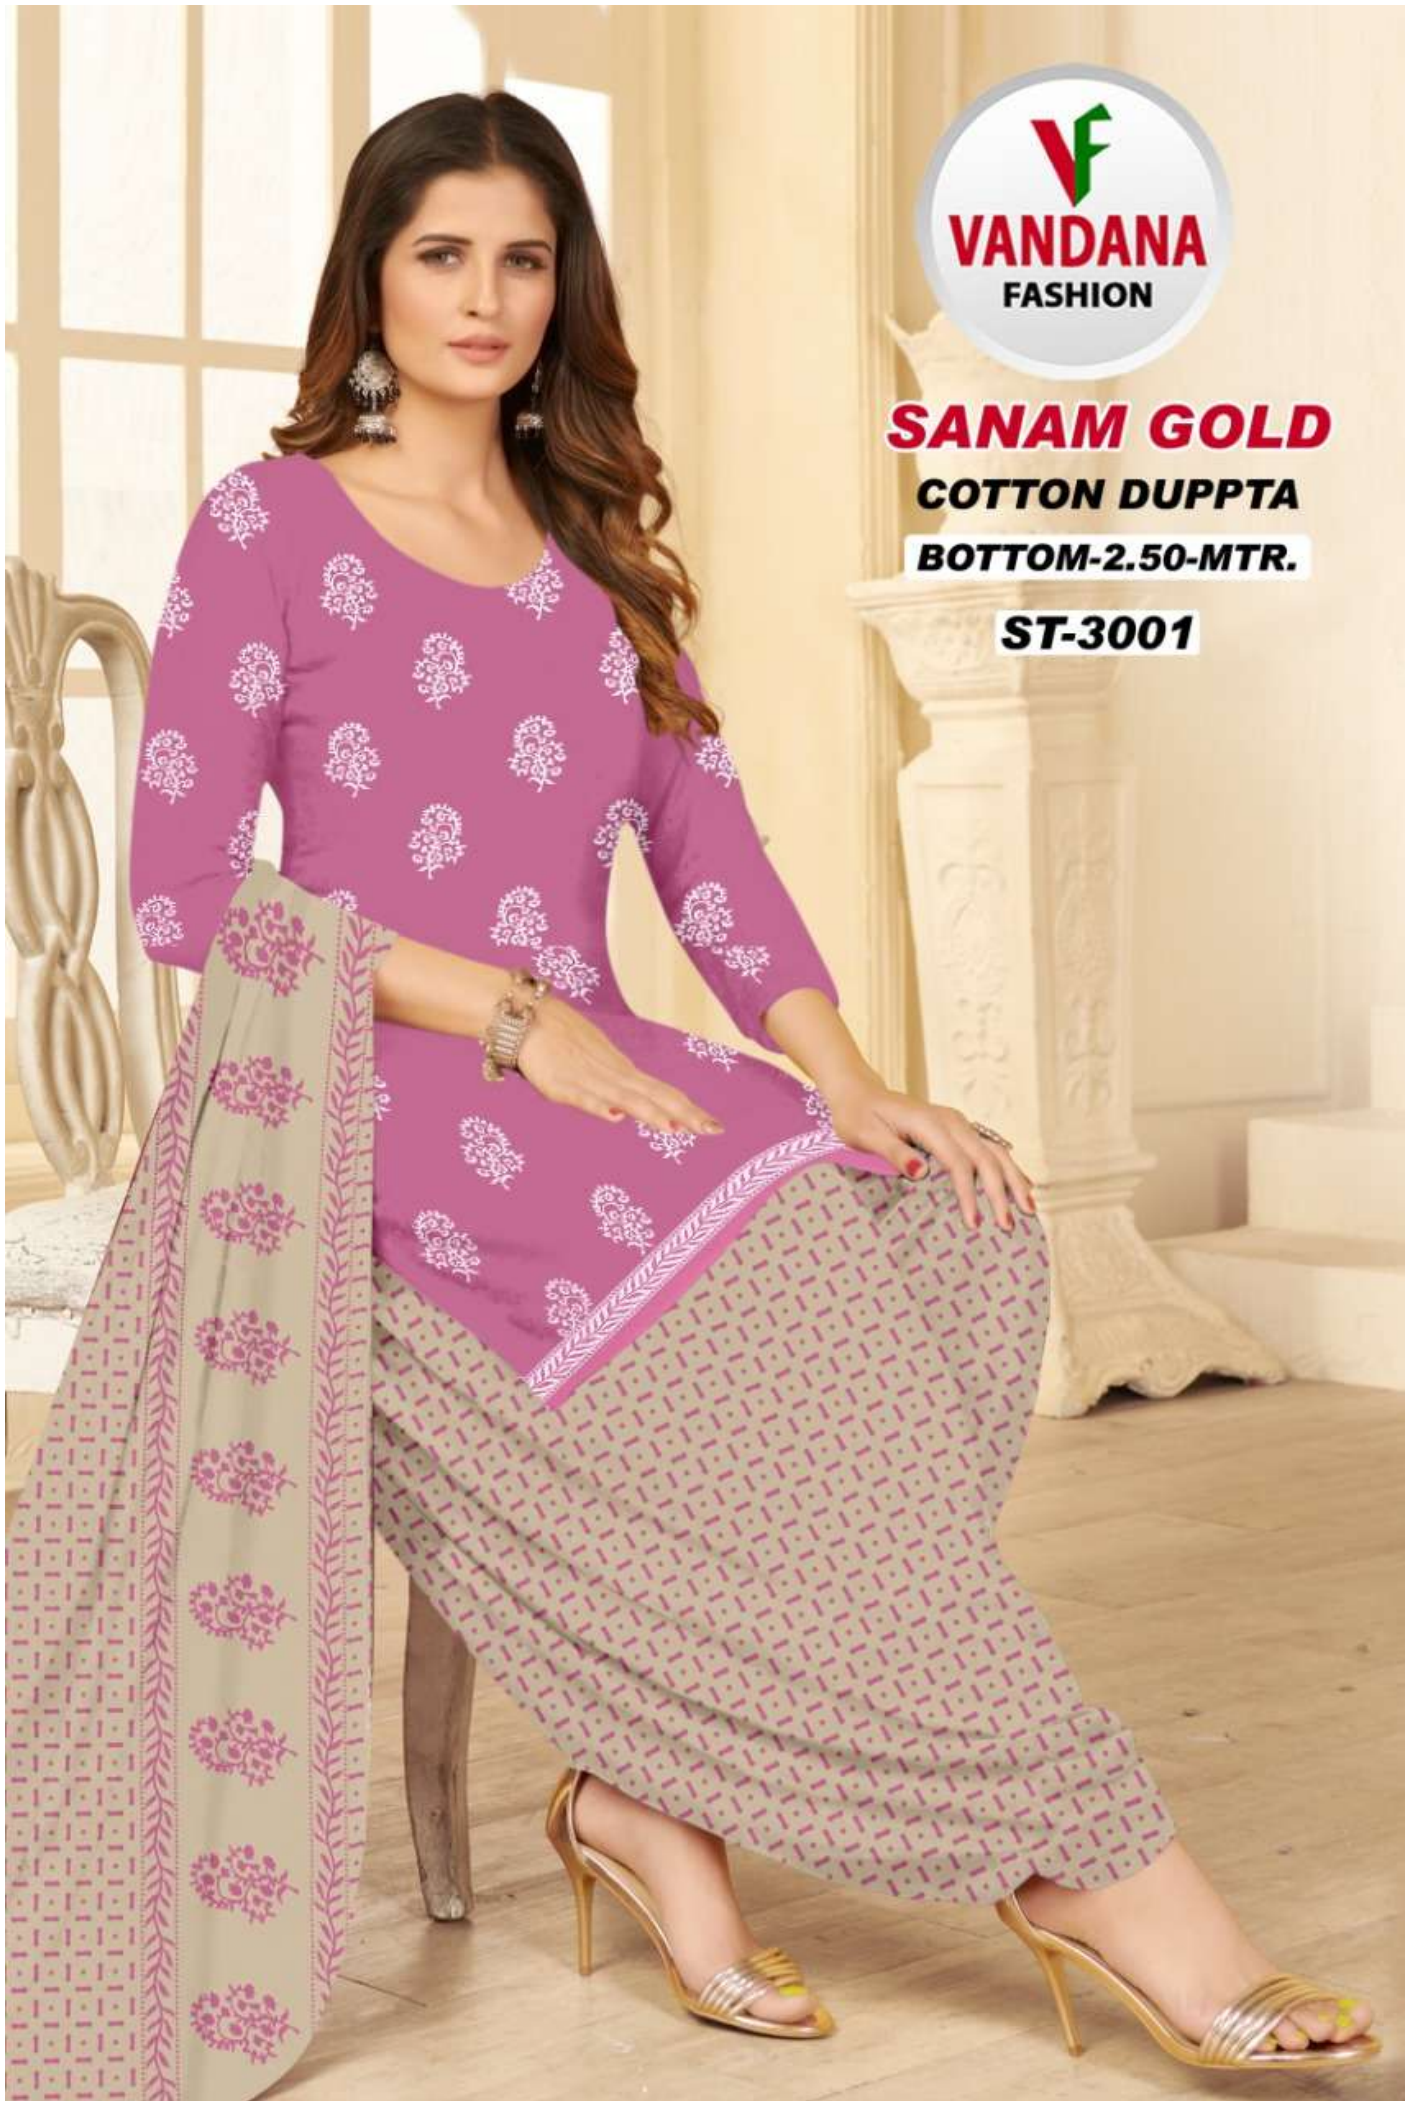

VANDANA
FASHION

SANAM GOLD

COTTON DUPPTA

BOTTOM-2.50-MTR.

ST-3001