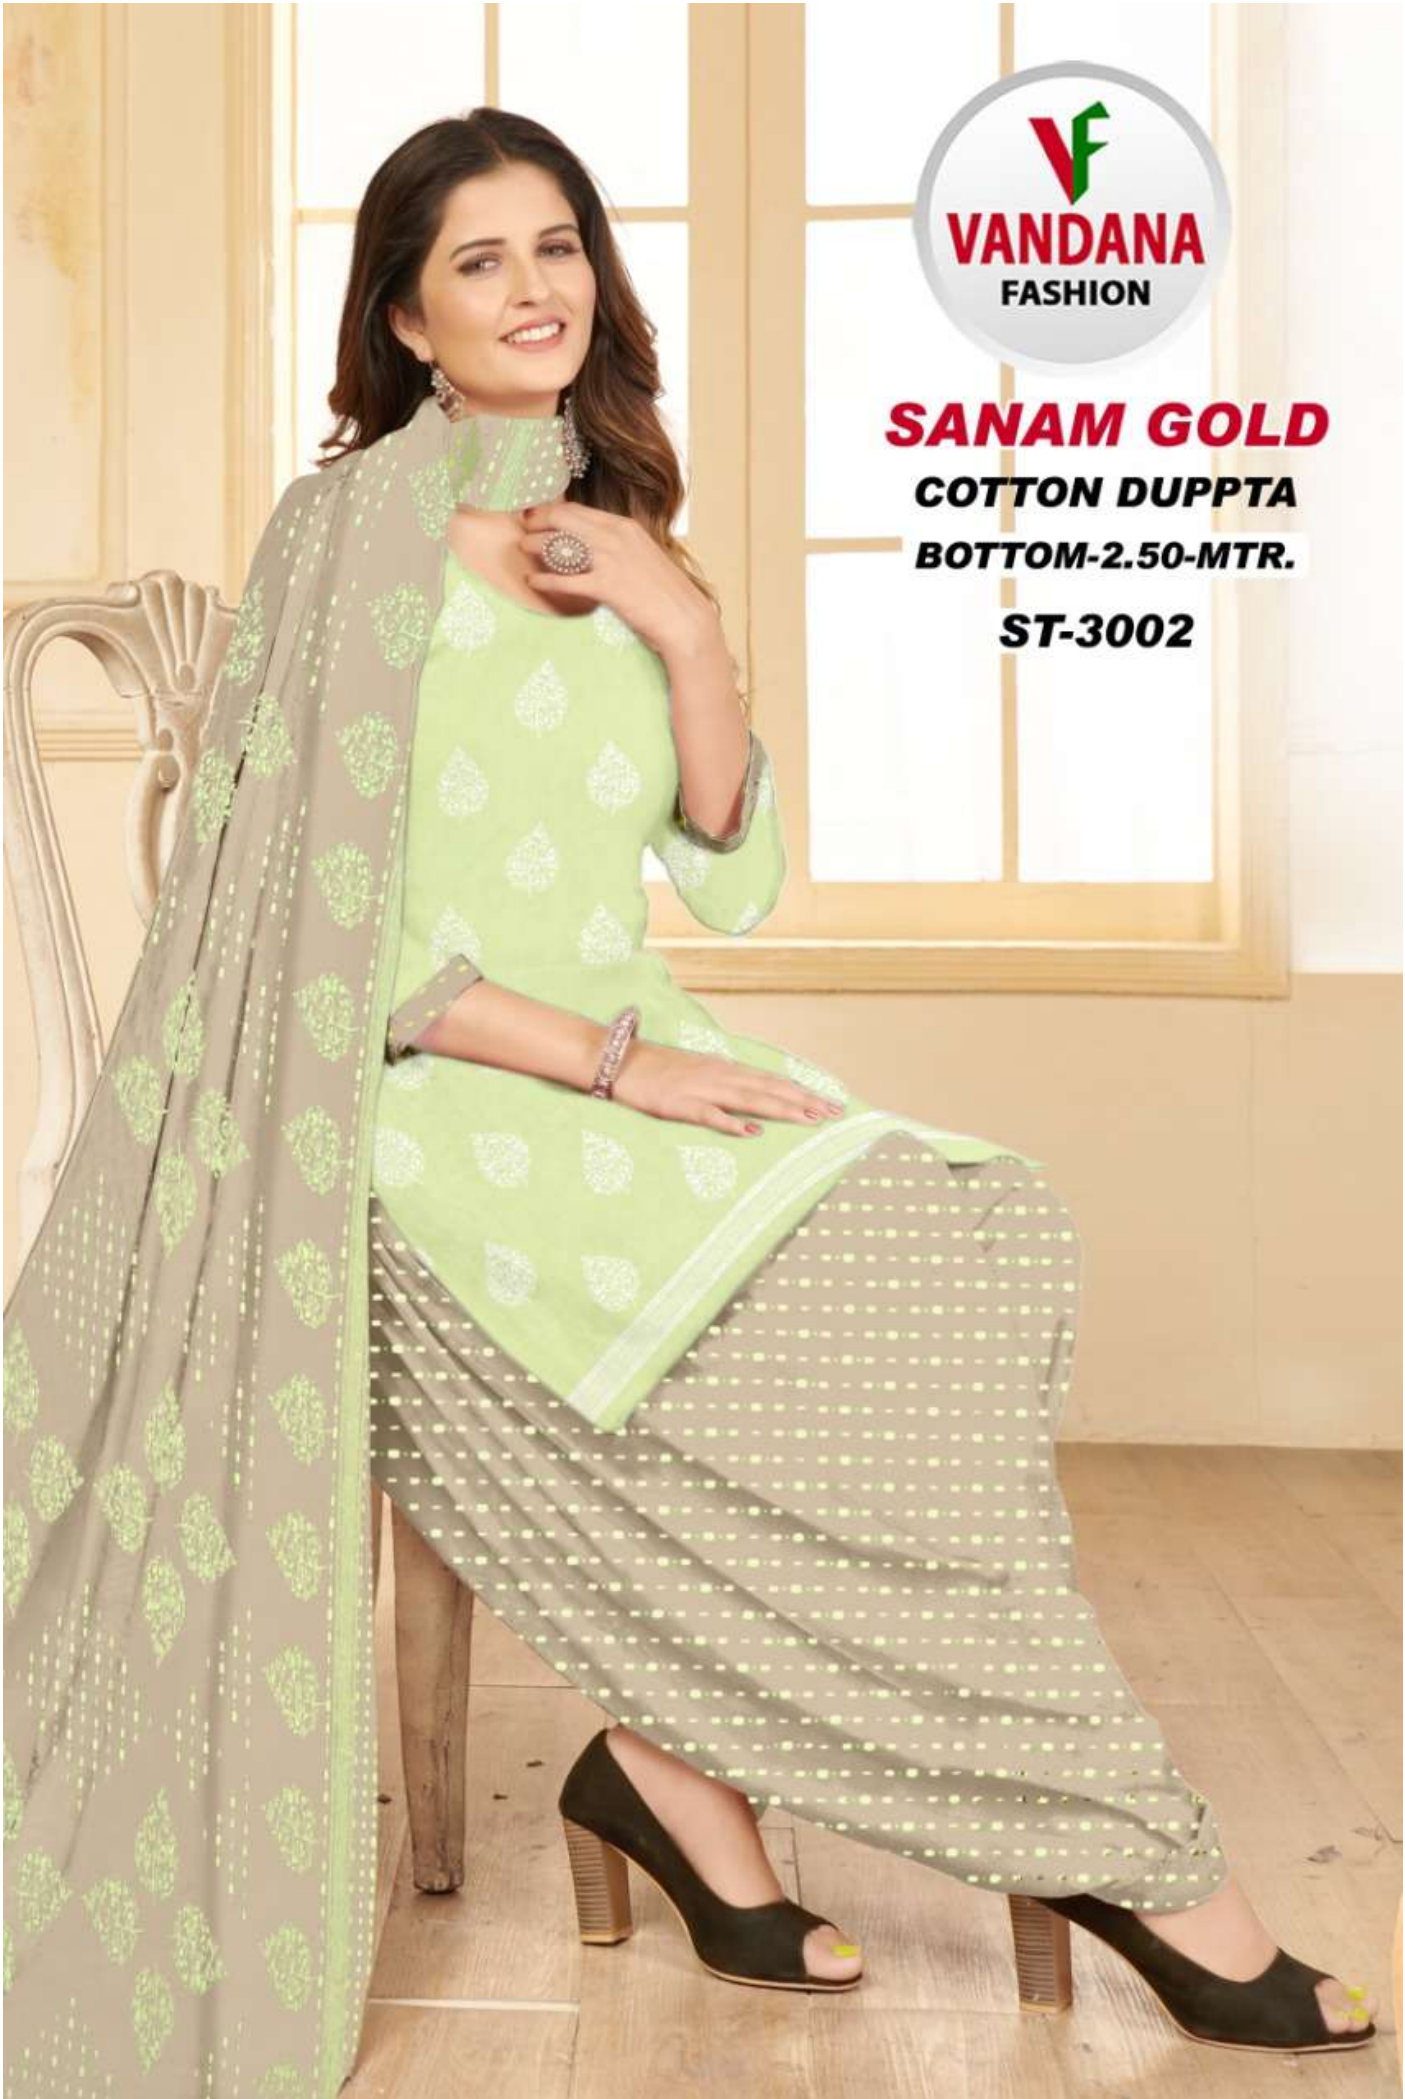

SANAM GOLD

COTTON DUPPTA

BOTTOM-2.50-MTR.

ST-3002