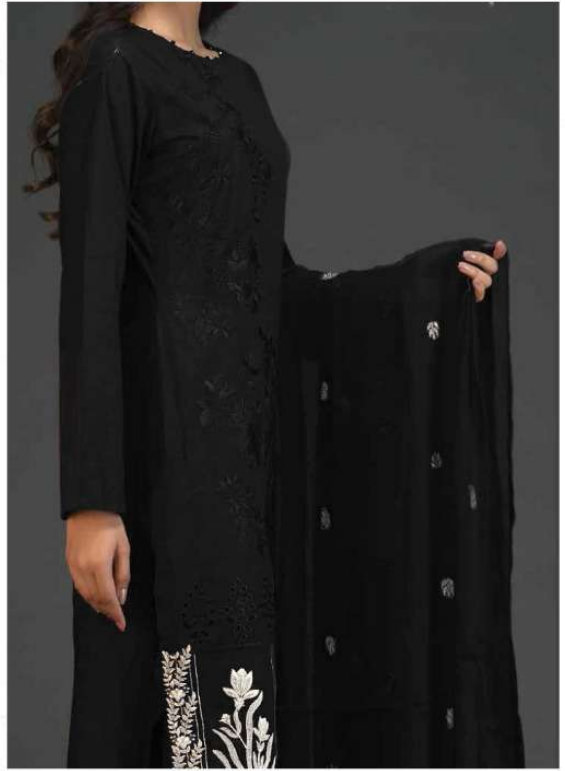

KEVALFAB

BLACK & WHITE

HEAVY EMBROIDERY  
BLACK & WHITE  
COLLECTION  
EMBROIDERY WORK

D.1154

EXPORT QUALITY  
HEAVY COTTON COLLECTION  
100% COTTON

BOTTOM  
HEAVY EXPORT QUALITY  
COTTON(2.20MTR)

HEAVY COTTON DUPATTA WORK  
80X100 PURE MUL MUL

HEAVY EMBROIDERY  
BLACK & WHITE  
COLLECTION  
EMBROIDERY WORK

D.1151

EXPORT QUALITY  
HEAVY COTTON COLLECTION  
100% COTTON

BOTTOM  
HEAVY EXPORT QUALITY  
COTTON(2.20MTR)

HEAVY COTTON DUPATTA WORK  
80X100 PURE MUL MUL

HEAVY EMBROIDERY  
BLACK & WHITE  
COLLECTION  
EMBROIDERY WORK

D.1152

EXPORT QUALITY  
HEAVY COTTON COLLECTION  
100% COTTON  
BOTTOM  
HEAVY EXPORT QUALITY  
COTTON(2.20MTR)  
HEAVY COTTON DUPATTA WORK  
80X100 PURE MUL MUL