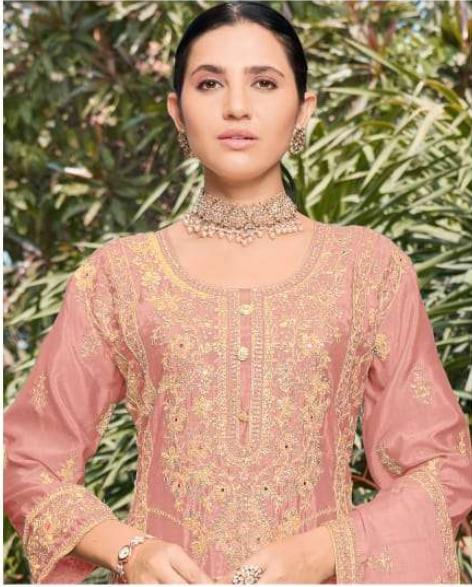

READYMADE
COLLECTION

4444-B

SIZE-XXL
TOP

CHINON SILK WITH HEAVY
EMBROIDERY N JARKAN WORK

BOTTOM

HEAVY CHINON EMBRODAIRY
WITH SANTOON INER

DUPATTA

CHINON SILK EMBROIDERY

READYMADE
COLLECTION

4444-A

SIZE-XXL
TOP

CHINON SILK WITH HEAVY
EMBROIDERY N JARKAN WORK

BOTTOM

HEAVY CHINON EMBRODAIRY
WITH SANTOON INER

DUPATTA

CHINON SILK EMBROIDERY