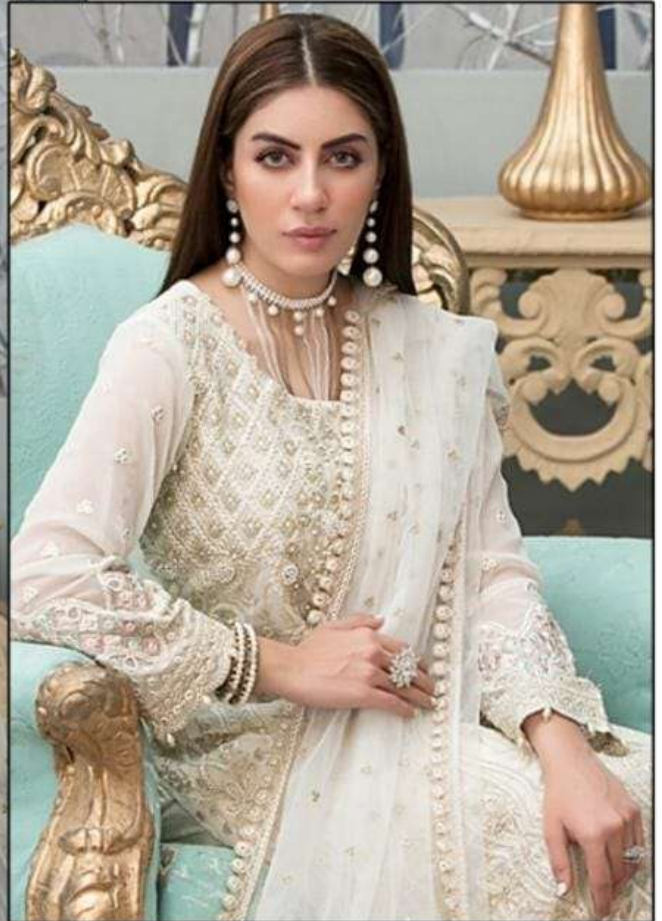

M-162

☉ DRY CLEAN ONLY.
✘ DO NOT USE ANY BLEACH OR STAIN REMOVING CHEMICAL.
☉ IRON THE FABRIC AT MODERATE TEMPERATURE.

M-162

☉ DRY CLEAN ONLY.
✘ DO NOT USE ANY BLEACH OR STAIN REMOVING CHEMICAL.
☉ IRON THE FABRIC AT MODERATE TEMPERATURE.