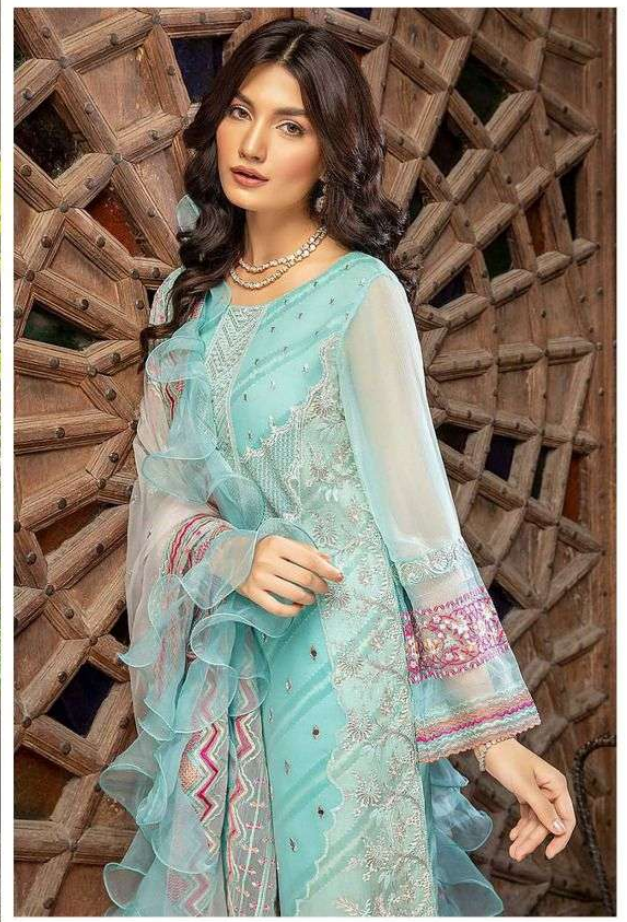

D-1028

TOP: Georgette with embroidery

BOTTOM/
INNER: sentoon

DUPATTA: Net with embroidery

D-1028

TOP: Georgette with embroidery

BOTTOM/
INNER: sentoon

DUPATTA: Net with embroidery