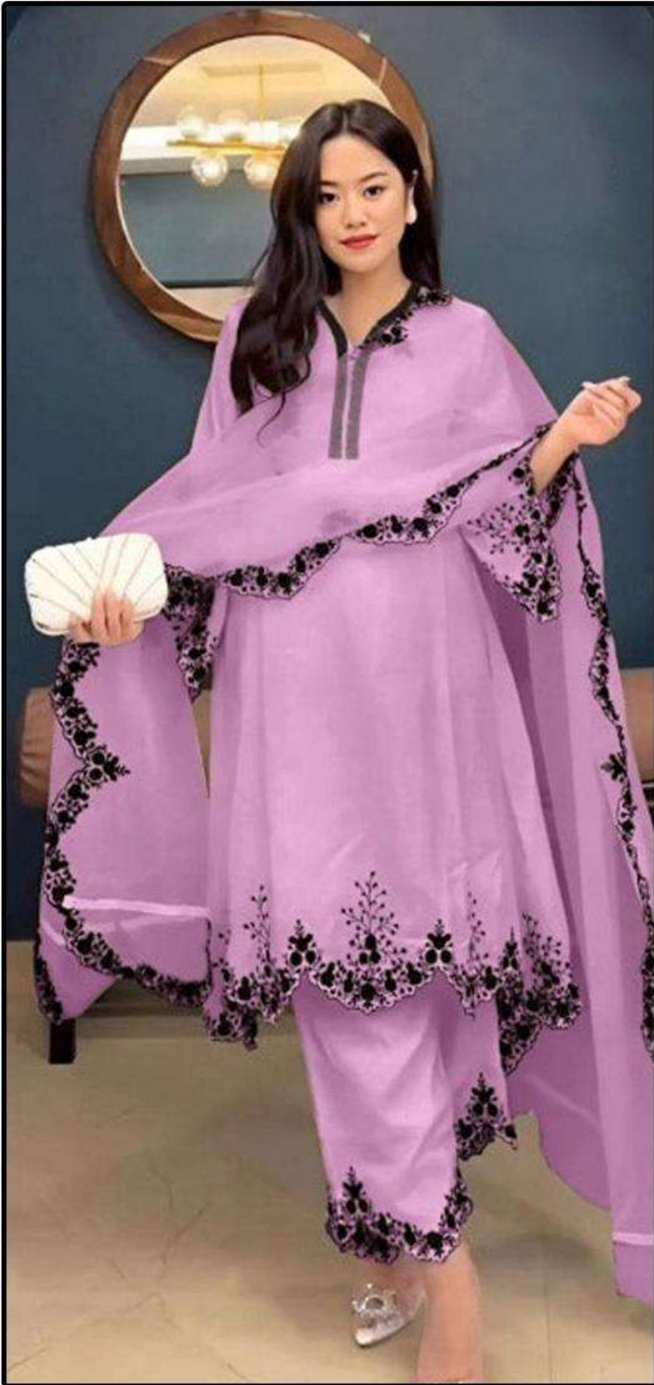

HF-100 F

*Top :- Heavy Georgette
Bottom :- Heavy Georgette
Dupatta :- Heavy Organza*

HOOR TEX

CARE INSTRUCTIONS

DRY CLEAN RECOMMENDED
DO NOT USE ANY TYPE OF BLEACH OR STAIN REMOVING CHEMICALS
DO NOT OVER EXPOSE DAMP FABRIC TO STRONG SUNLIGHT
IRON AT MODERATE TEMPERATURE