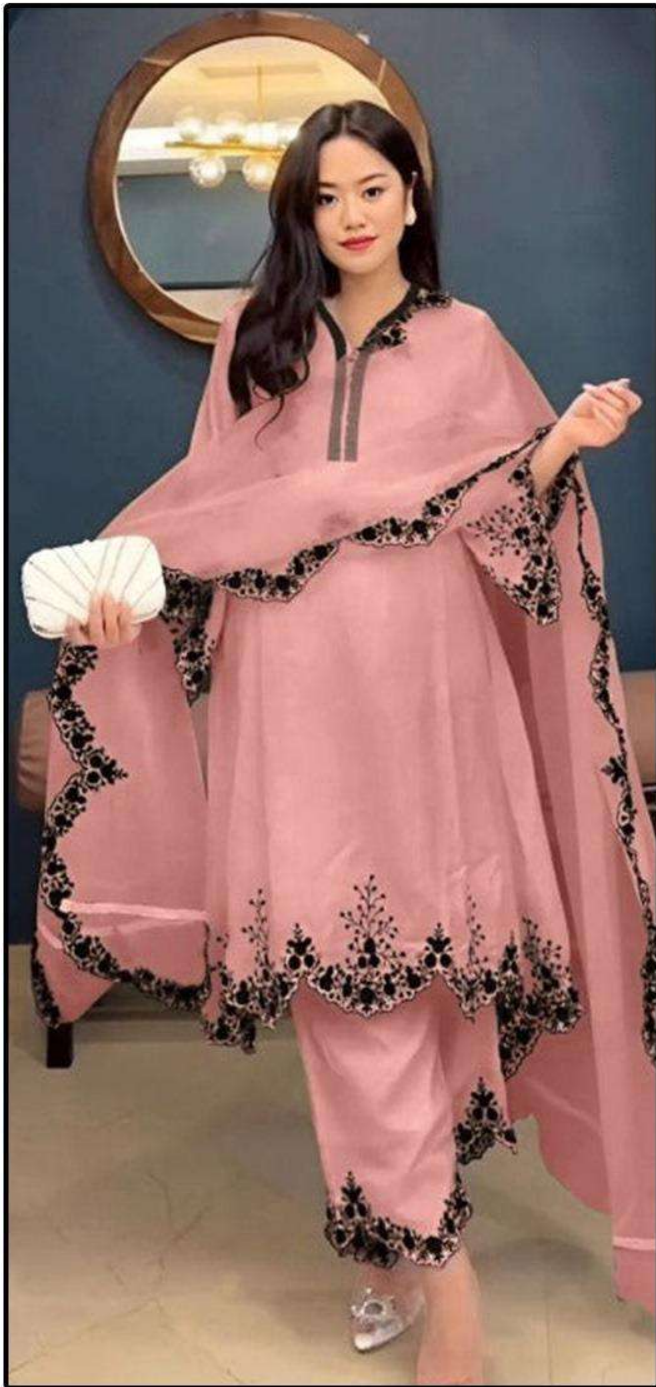

HF-100 E

*Top :- Heavy Georgette
Bottom :- Heavy Georgette
Dupatta :- Heavy Organza*

HOOR TEX

CARE INSTRUCTIONS

DRY CLEAN RECOMMENDED
DO NOT USE ANY TYPE OF BLEACH OR STAIN REMOVING CHEMICALS
DO NOT OVER EXPOSE DAMP FABRIC TO STRONG SUNLIGHT
IRON AT MODERATE TEMPERATURE

HF-100 B

*Top :- Heavy Georgette
Bottom :- Heavy Georgette
Dupatta :- Heavy Organza*

HOOR TEX

CARE INSTRUCTIONS

DRY CLEAN RECOMMENDED
DO NOT USE ANY TYPE OF BLEACH OR STAIN REMOVING CHEMICALS
DO NOT OVER EXPOSE DAMP FABRIC TO STRONG SUNLIGHT
IRON AT MODERATE TEMPERATURE