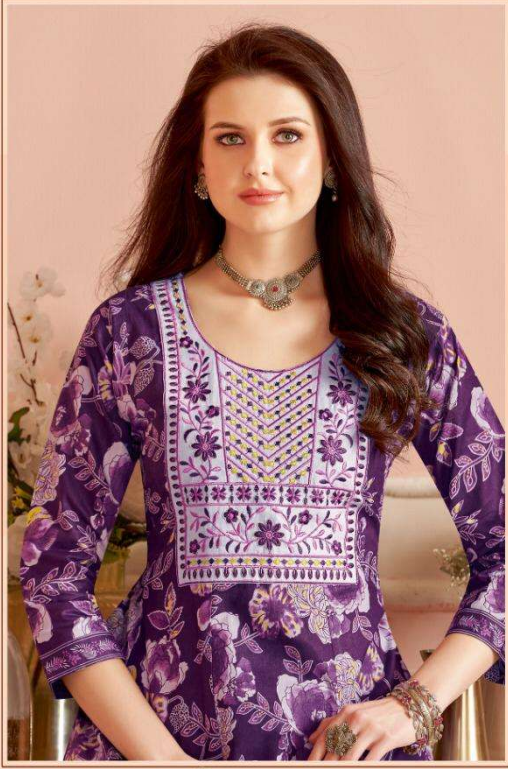

kala
feminine forever & ever...

POSHAK
Anarkali
READY TO WEAR
Vol-1

6608-A

kala
feminine forever & ever...

POSHAK
Anarkali
READY TO WEAR
Vol-1

6612-A

kala
feminine forever & ever...

POSHAK
Anarkali
READY TO WEAR
Vol-1

 6611-A

kala
feminine forever & ever...

POSHAK
Anarkali
READY TO WEAR
Vol-1

6610-A

kala Poshak	
Designer	Poshak
Kind of Design	22
Size/No. of Set	4/10, 10/10, 12/10, 14/10
No. of Pcs. in Pack	06