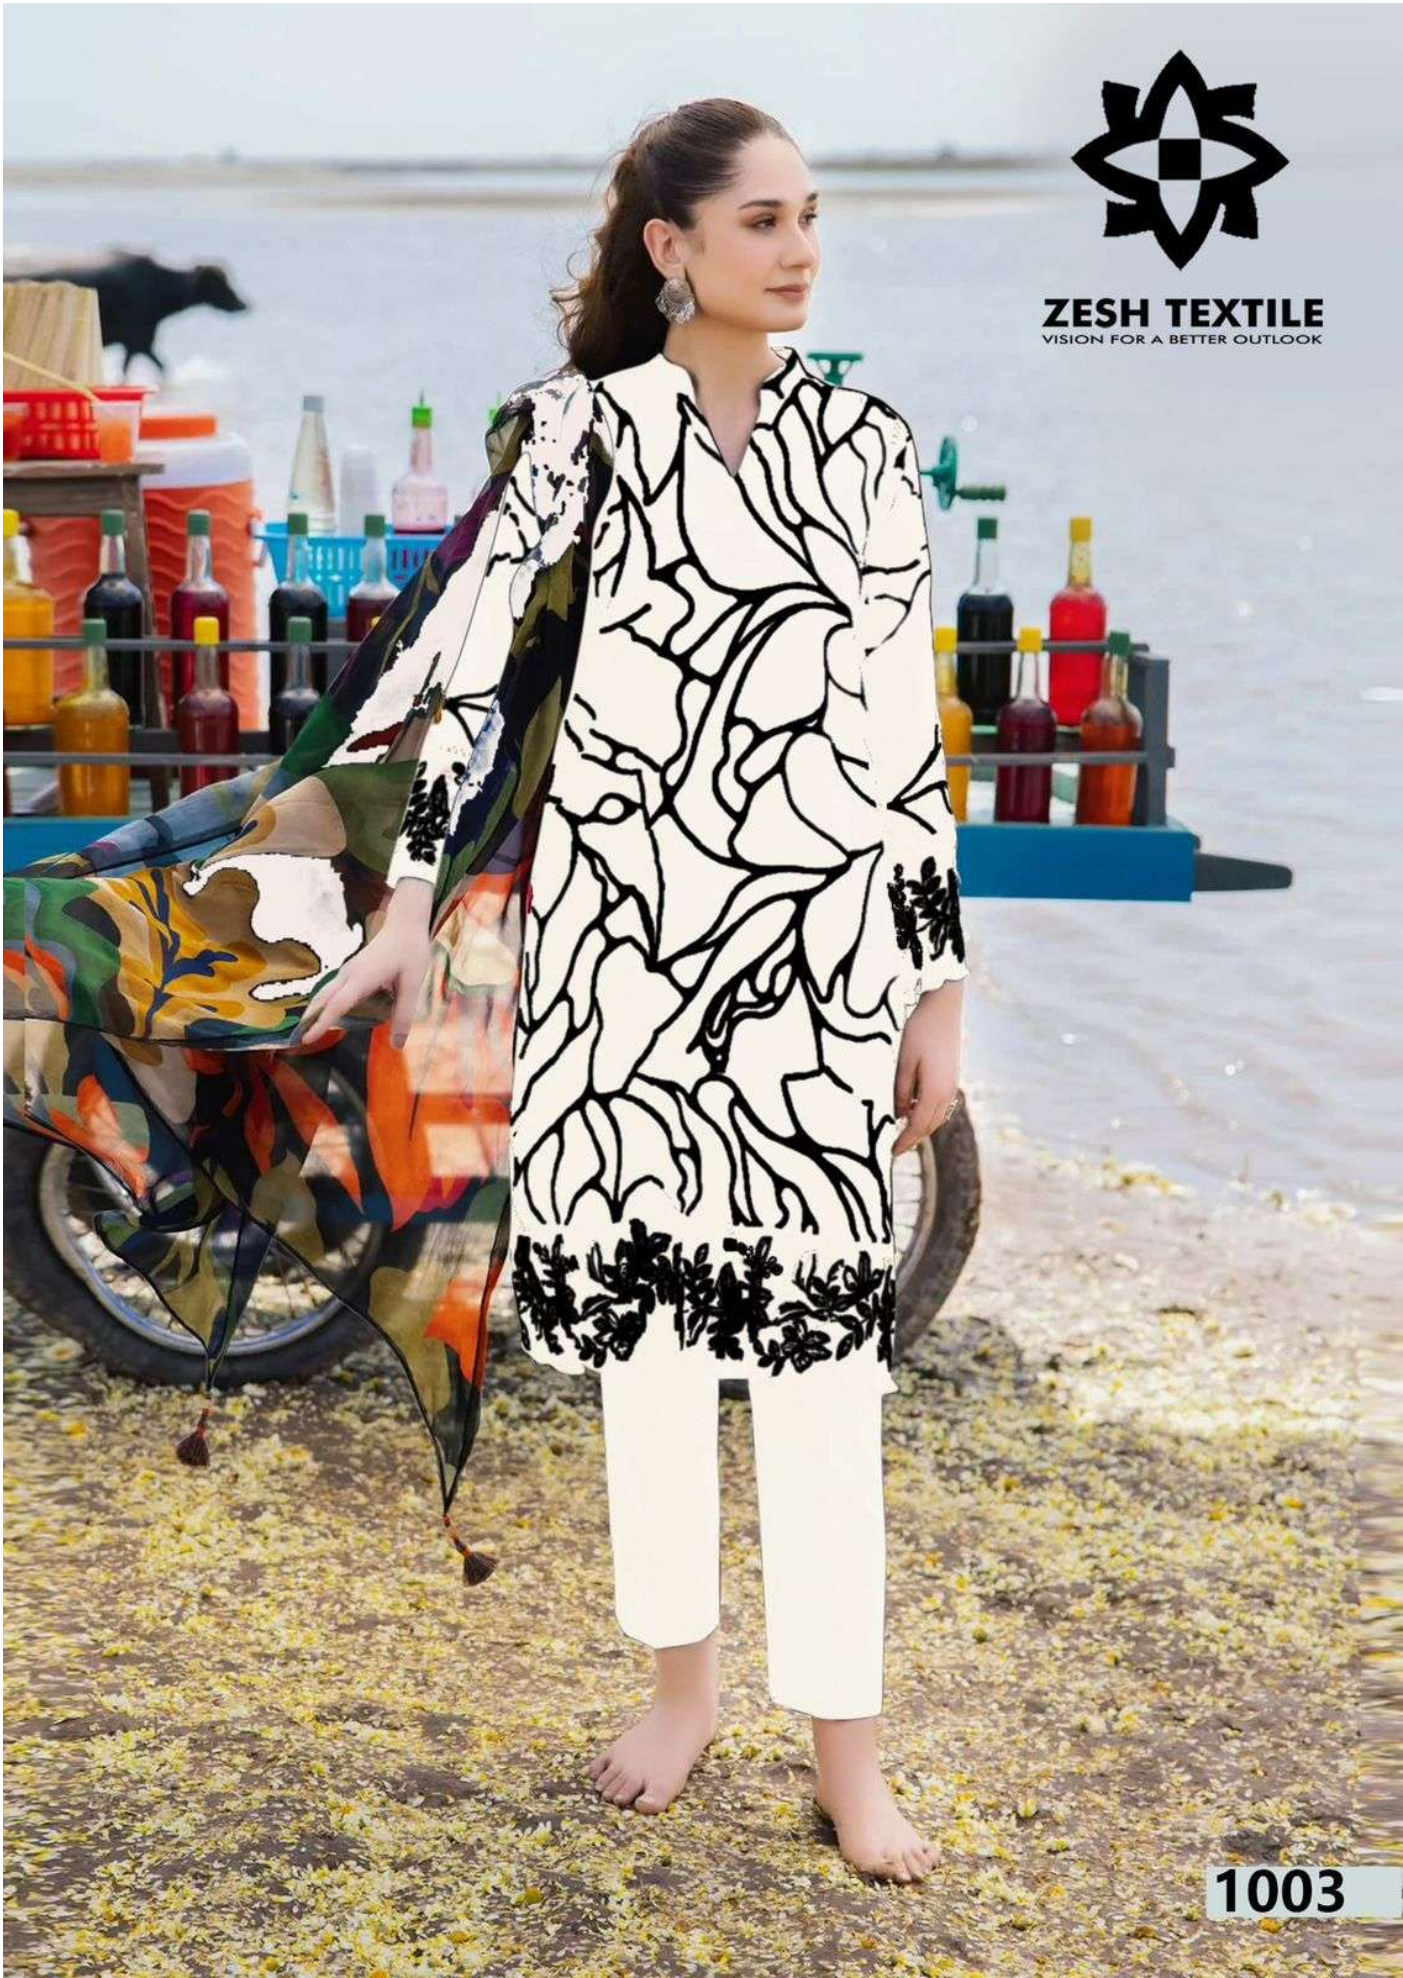

ZESH TEXTILE
VISION FOR A BETTER OUTLOOK