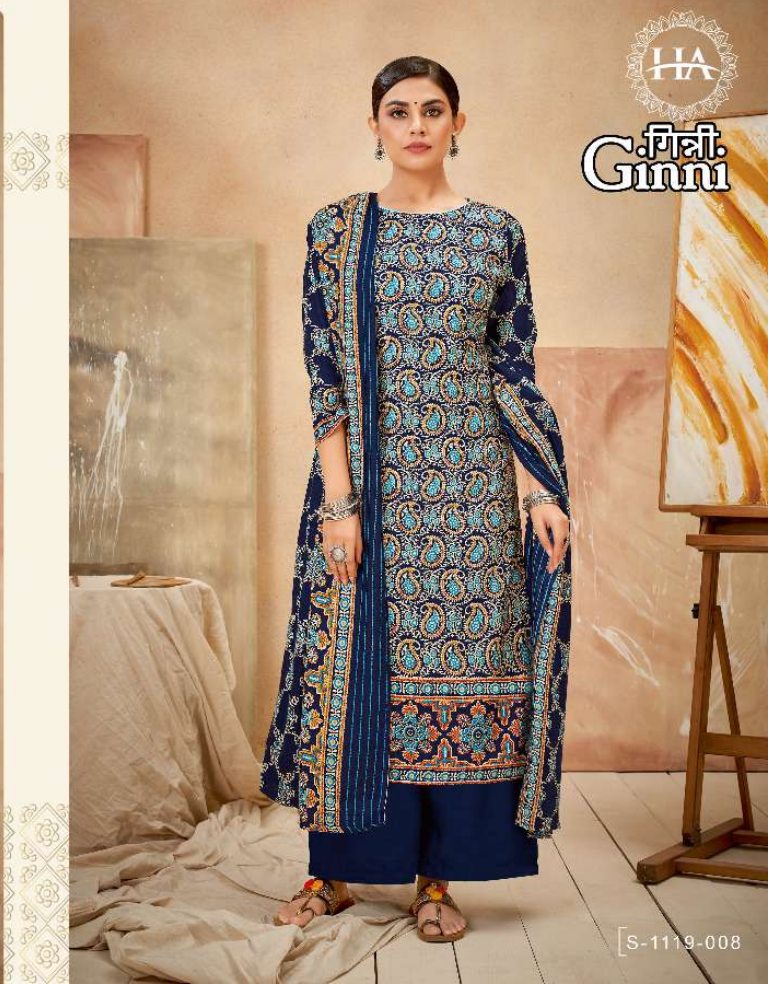

Harshit
Fashion Hub

Best

wool

गिन्नी.
Ginni

Be Gorgeous, be Stylish

S-1119-002

[S-1119-006

HIA
Ginni

The most decorative applique used to decorate the soulful eminence of a woman.

[S-1119-005

[S-1119-001

[S-1119-002

[S-1119-003

[S-1119-004

[S-1119-005

[S-1119-006