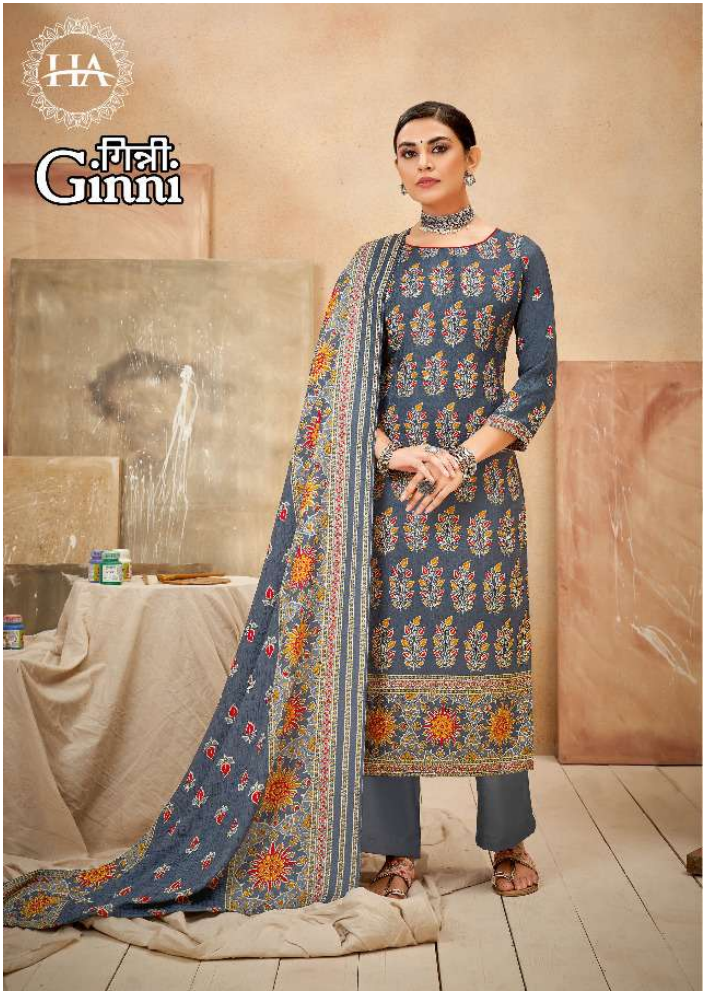

Harshit
Fashion Hub

Best

wool

गिन्नी.
Ginni

Be Gorgeous, be Stylish

S-1119-002

[S-1119-006

HIA
Ginni

The most decorative applique used to decorate the soulful eminence of a woman.

[S-1119-005

[S-1119-001

[S-1119-002

[S-1119-003

[S-1119-004

[S-1119-005

[S-1119-006