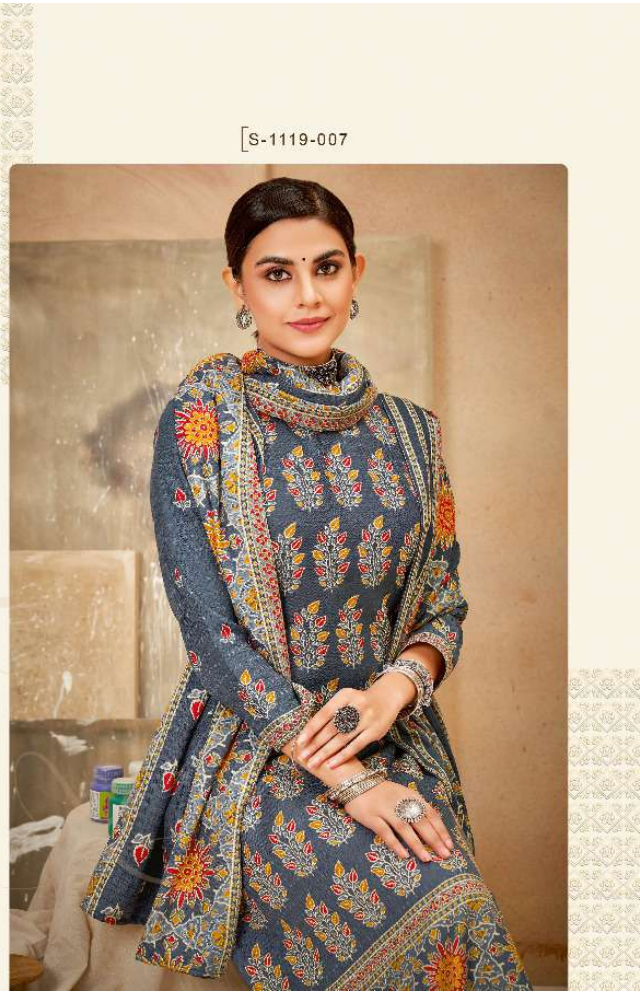

Harshit
Fashion Hub

Best

wool

गिन्नी.
Ginni

Be Gorgeous, be Stylish

S-1119-002

[S-1119-006

HIA
Ginni

The most decorative applique used to decorate the soulful eminence of a woman.

[S-1119-005

[S-1119-001

[S-1119-002

[S-1119-003

[S-1119-004

[S-1119-005

[S-1119-006