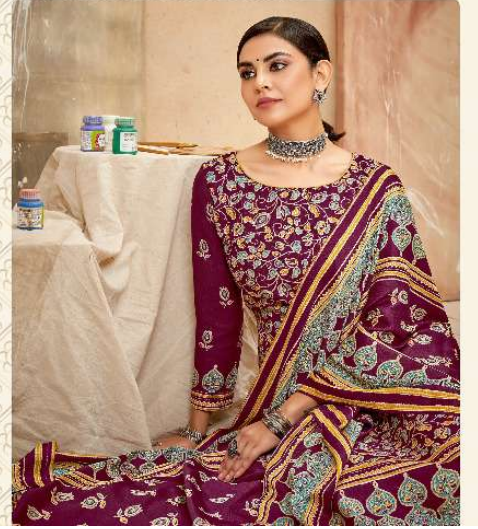

Harshit
Fashion Hub

Best

wool

गिन्नी.
Ginni

Be Gorgeous, be Stylish

S-1119-002

[S-1119-006

HIA
Ginni

The most decorative applique used to decorate the soulful eminence of a woman.

[S-1119-005

[S-1119-001

[S-1119-002

[S-1119-003

[S-1119-004

[S-1119-005

[S-1119-006