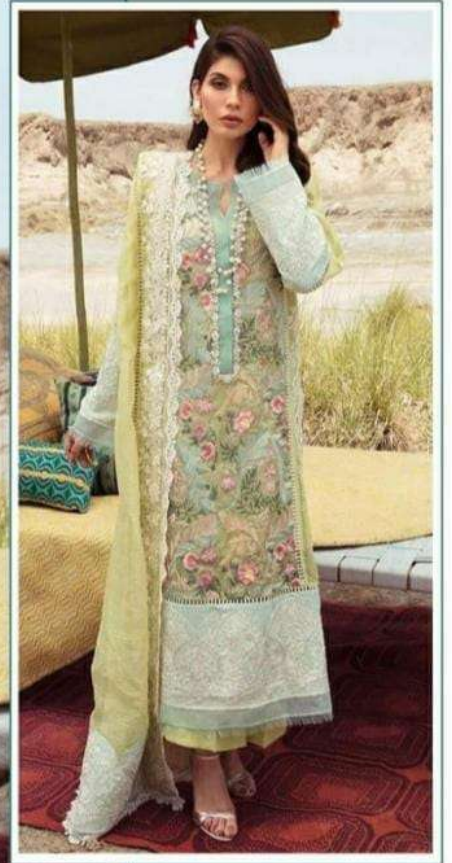

Shree[®]
FAB

TOP:- LAWN COTTON
DUPATTA:- COTA CHEX
BOTTOM / INNER:- SEMI LAWN

1011

Shree[®]
FAB

TOP:- LAWN COTTON
DUPATTA:- COTA CHEX
BOTTOM / INNER:- SEMI LAWN

1011