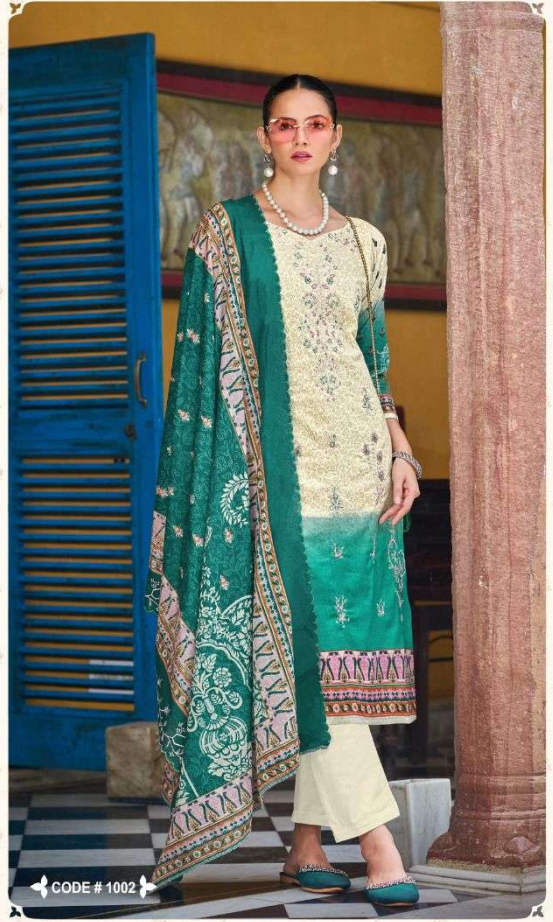

Symphony of Beauty and Glamour