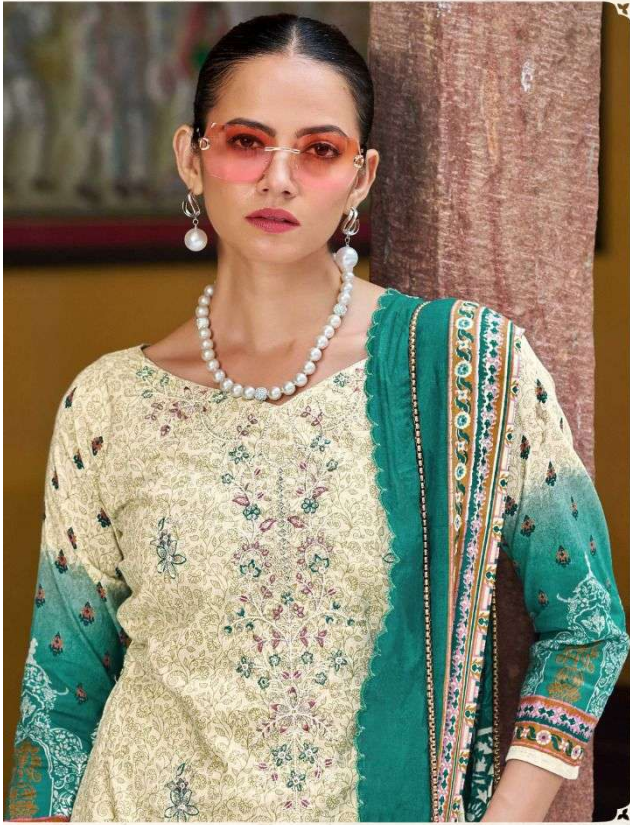

ISHAAL
PRINTS