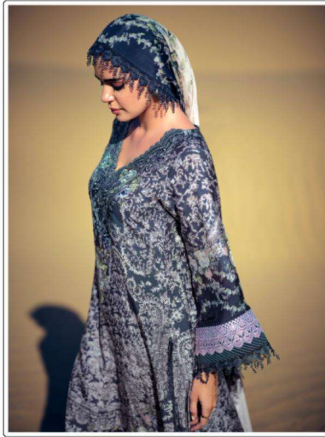

GULL JEE

Petals

Pure pashmina collection

36001 | STYLE STATEMENT

36005 | BOLD CONFIDENCE

36004 | CLASSIC ALLURE

36006 | COUTURE CHARM

Petals