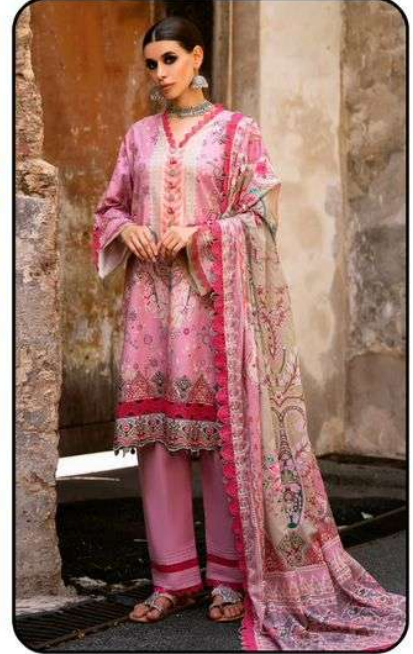

Madhav[®]
Fashion

Firdous

Exclusive lawn collection

vol-01

Madhav[®]
Fashion
Firdous
Exclusive lawn collection

MFJ
Style
1002

Madhav[®]
Fashion
Firdous
Exclusive lawn collection

ME
Style
1001

Madhav[®]
Fashion
Firdous
Exclusive lawn collection

MF
Style
1004

Madhav[®]
Fashion
Firdous
Exclusive lawn collection

ME
Style
1003

Madhav[®]
Fashion
Firdous
Exclusive lawn collection

Style
1006

Madhav[®]
Fashion
Firdous
Exclusive lawn collection

Style
1005

1001

1002

1003

1004

1005

1006

<u>TOP</u>
Pure Lawn Cotton - (2.40 MTR APX.)
<u>DUPATTA</u>
Mal-Mal Cotton - (2.25 MTR APX.)
<u>BOTTOM</u>
Pure Lawn Cotton - (2.00 MTR APX.)