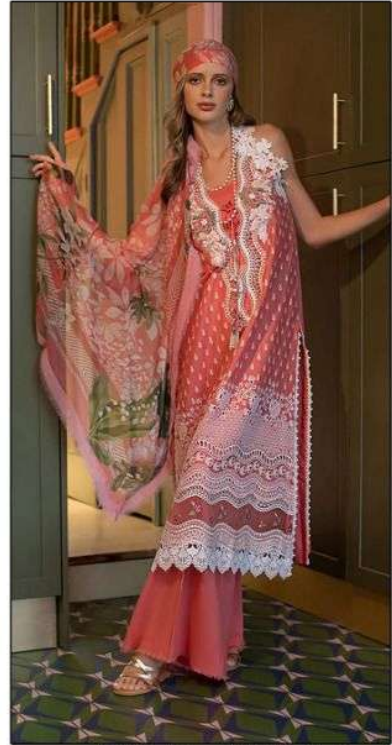

Heavy Cotton Luxury Collection.

SOF

SHREE OM FAB

100% COTTON

DNO-4001

DNO-4002

DNO-42003

DNO-4004