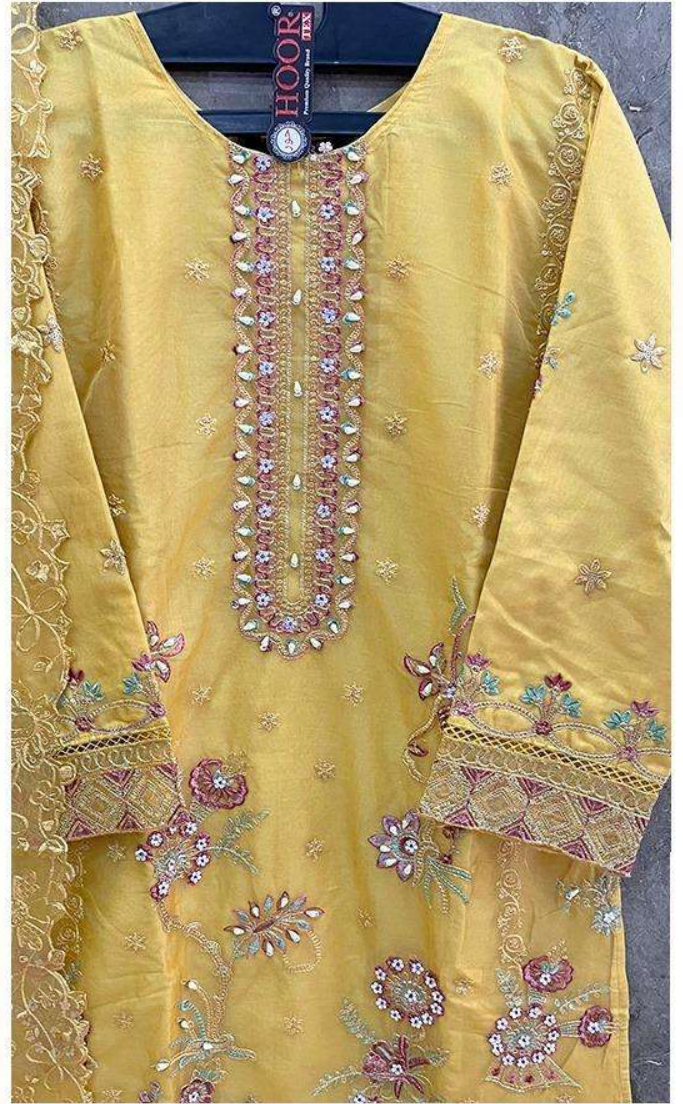

DRY CLEAN RECOMMENDED
DO NOT USE ANY TYPE OF BLEACH OR STAIN REMOVING CHEMICALS
DO NOT OVER EXPOSE DAMP FABRIC TO STRONG SUNLIGHT
IRON AT MODERATE TEMPERATURE

HF-64 C

HOOR TEX

CARE INSTRUCTIONS

DRY CLEAN RECOMMENDED
DO NOT USE ANY TYPE OF BLEACH OR STAIN REMOVING CHEMICALS
DO NOT OVER EXPOSE DAMP FABRIC TO STRONG SUNLIGHT
IRON AT MODERATE TEMPERATURE