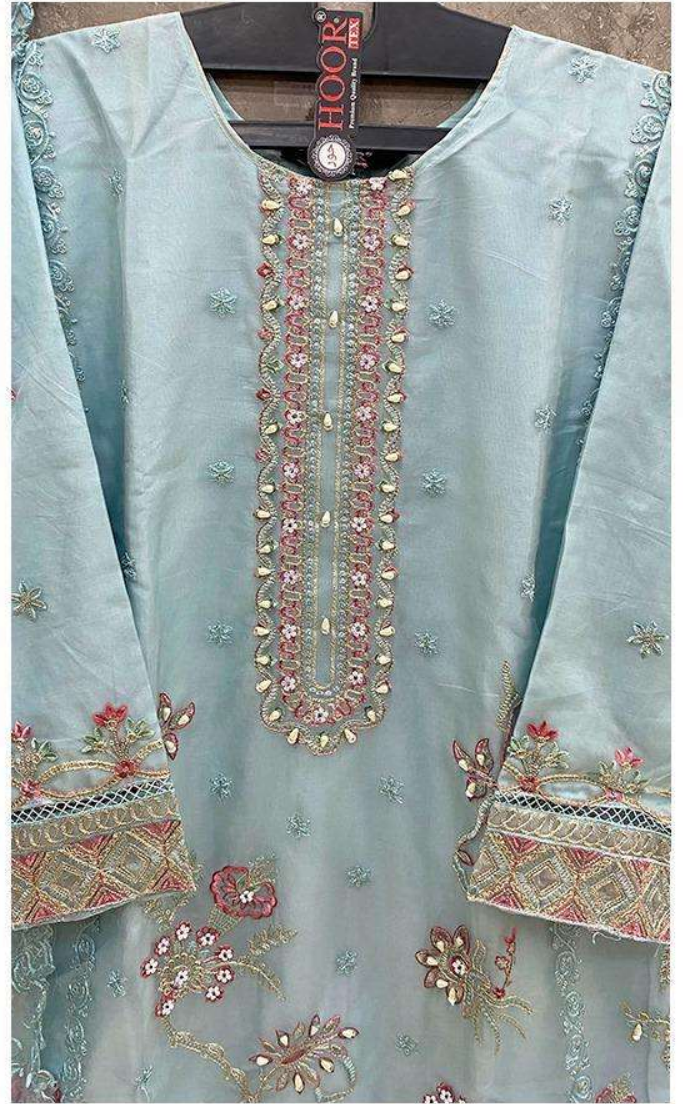

HF-64 B

HOOR TEX

CARE INSTRUCTIONS

DRY CLEAN RECOMMENDED
DO NOT USE ANY TYPE OF BLEACH OR STAIN REMOVING CHEMICALS
DO NOT OVER EXPOSE DAMP FABRIC TO STRONG SUNLIGHT
IRON AT MODERATE TEMPERATURE