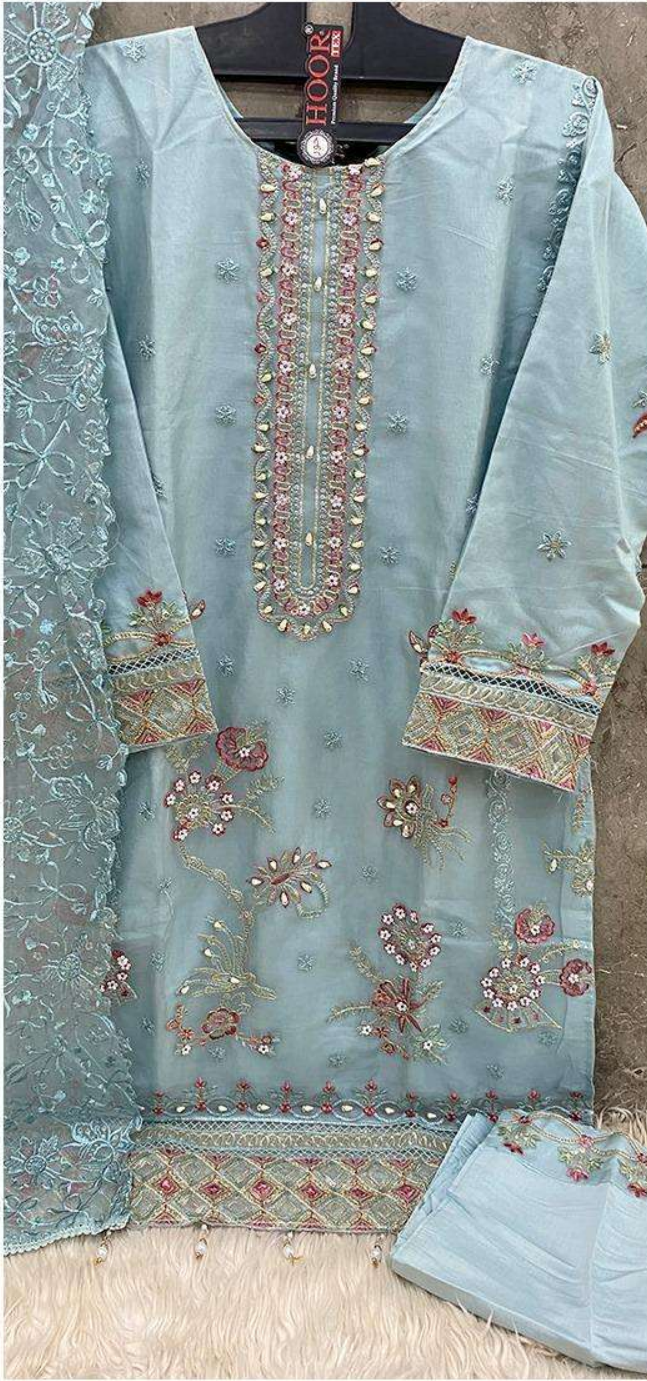

HF-64 B

HOOR TEX

CARE INSTRUCTIONS

DRY CLEAN RECOMMENDED
DO NOT USE ANY TYPE OF BLEACH OR STAIN REMOVING CHEMICALS
DO NOT OVER EXPOSE DAMP FABRIC TO STRONG SUNLIGHT
IRON AT MODERATE TEMPERATURE