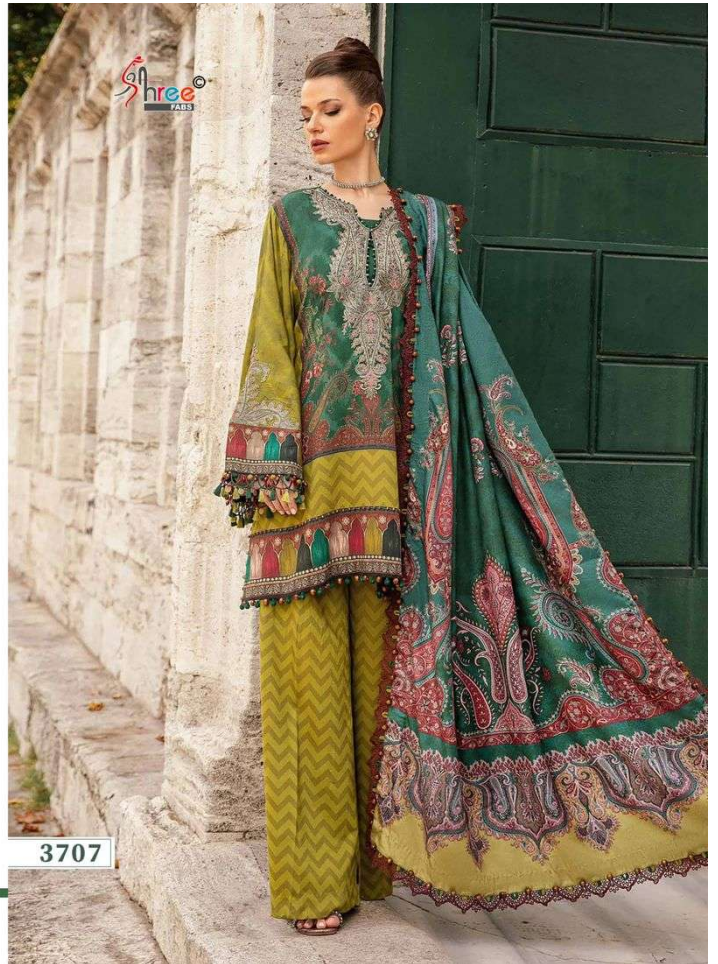

MARIYA B.
PREMIUM *Silk* COLLECTION
VOL-1

MARIYA B.
PREMIUM *Silk* COLLECTION
VOL-1

MARIYA B.
PREMIUM *Silk* COLLECTION
VOL-1

MARIYA B.
PREMIUM *Silk* COLLECTION
VOL-1

3706

MARIYA B.
PREMIUM *Silk* COLLECTION
VOL-1

MARIYA B.
PREMIUM *Silk* COLLECTION
VOL-1

MARIYA B.
PREMIUM *Silk* COLLECTION
VOL-1

3704

3705

3708

3709

3706

3707

Shree
FABRI
MARIYA B.
PREMIUM *Silk* COLLECTION
VOL-1

Hellow to everyone

present new looking and stylish printed designs

MARIYA B.
PREMIUM *silk* COLLECTION
VOL-1

D.NO.	TOP	BOTTOM	DUPATTA	RATE
3704	JAPAN SATIN WITH DIGITAL PRINT	DULL SANTOON	TABBY SILK	810.00
3705	JAPAN SATIN WITH DIGITAL PRINT	DULL SANTOON WITH PRINT	TABBY SILK	810.00
3706	JAPAN SATIN WITH DIGITAL PRINT	DULL SANTOON	TABBY SILK	930.00
3707	JAPAN SATIN WITH DIGITAL PRINT	DULL SANTOON WITH PRINT	TABBY SILK	810.00
3708	JAPAN SATIN WITH DIGITAL PRINT	DULL SANTOON	TABBY SILK	810.00
3709	JAPAN SATIN WITH DIGITAL PRINT	DULL SANTOON	TABBY SILK	930.00