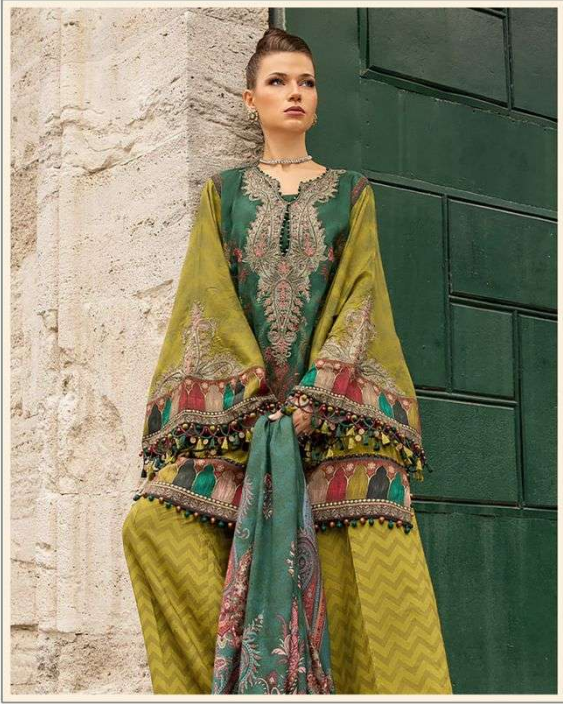

MARIYA B.
PREMIUM *Silk* COLLECTION
VOL-1

MARIYA B.
PREMIUM *Silk* COLLECTION
VOL-1

MARIYA B.
PREMIUM *Silk* COLLECTION
VOL-1

MARIYA B.
PREMIUM *Silk* COLLECTION
VOL-1

3706

MARIYA B.
PREMIUM *Silk* COLLECTION
VOL-1

MARIYA B.
PREMIUM *Silk* COLLECTION
VOL-1

MARIYA B.
PREMIUM *Silk* COLLECTION
VOL-1

3704

3705

3708

3709

3706

3707

Shree
FABRI
MARIYA B.
PREMIUM *Silk* COLLECTION
VOL-1

Hellow to everyone

present new looking and stylish printed designs

MARIYA B.
PREMIUM *silk* COLLECTION
VOL-1

D.NO.	TOP	BOTTOM	DUPATTA	RATE
3704	JAPAN SATIN WITH DIGITAL PRINT	DULL SANTOON	TABBY SILK	810.00
3705	JAPAN SATIN WITH DIGITAL PRINT	DULL SANTOON WITH PRINT	TABBY SILK	810.00
3706	JAPAN SATIN WITH DIGITAL PRINT	DULL SANTOON	TABBY SILK	930.00
3707	JAPAN SATIN WITH DIGITAL PRINT	DULL SANTOON WITH PRINT	TABBY SILK	810.00
3708	JAPAN SATIN WITH DIGITAL PRINT	DULL SANTOON	TABBY SILK	810.00
3709	JAPAN SATIN WITH DIGITAL PRINT	DULL SANTOON	TABBY SILK	930.00