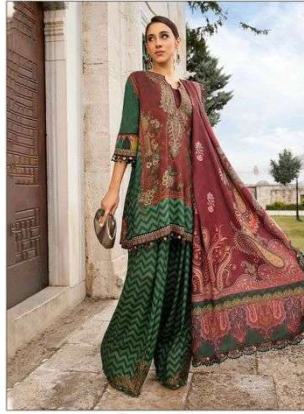

MARIYA B.
PREMIUM *Silk* COLLECTION
VOL-1

MARIYA B.
PREMIUM *Silk* COLLECTION
VOL-1

3704

3705

3708

3709

3706

3707

Shree
FABRI
MARIYA B.
PREMIUM *Silk* COLLECTION
VOL-1

Hellow to everyone

present new looking and stylish printed designs

MARIYA B.
PREMIUM *silk* COLLECTION
VOL-1

D.NO.	TOP	BOTTOM	DUPATTA	RATE
3704	JAPAN SATIN WITH DIGITAL PRINT	DULL SANTOON	TABBY SILK	810.00
3705	JAPAN SATIN WITH DIGITAL PRINT	DULL SANTOON WITH PRINT	TABBY SILK	810.00
3706	JAPAN SATIN WITH DIGITAL PRINT	DULL SANTOON	TABBY SILK	930.00
3707	JAPAN SATIN WITH DIGITAL PRINT	DULL SANTOON WITH PRINT	TABBY SILK	810.00
3708	JAPAN SATIN WITH DIGITAL PRINT	DULL SANTOON	TABBY SILK	810.00
3709	JAPAN SATIN WITH DIGITAL PRINT	DULL SANTOON	TABBY SILK	930.00