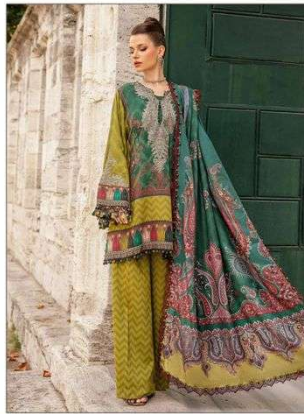

MARIYA B.
PREMIUM *Silk* COLLECTION
VOL-1

MARIYA B.
PREMIUM *Silk* COLLECTION
VOL-1

MARIYA B.
PREMIUM *Silk* COLLECTION
VOL-1

MARIYA B.
PREMIUM *Silk* COLLECTION
VOL-1

3706

MARIYA B.
PREMIUM *Silk* COLLECTION
VOL-1

MARIYA B.
PREMIUM *Silk* COLLECTION
VOL-1

MARIYA B.
PREMIUM *Silk* COLLECTION
VOL-1

3704

3705

3708

3709

3706

3707

Shree
FABRI
MARIYA B.
PREMIUM *Silk* COLLECTION
VOL-1

Hellow to everyone

present new looking and stylish printed designs

MARIYA B.
PREMIUM *silk* COLLECTION
VOL-1

D.NO.	TOP	BOTTOM	DUPATTA	RATE
3704	JAPAN SATIN WITH DIGITAL PRINT	DULL SANTOON	TABBY SILK	810.00
3705	JAPAN SATIN WITH DIGITAL PRINT	DULL SANTOON WITH PRINT	TABBY SILK	810.00
3706	JAPAN SATIN WITH DIGITAL PRINT	DULL SANTOON	TABBY SILK	930.00
3707	JAPAN SATIN WITH DIGITAL PRINT	DULL SANTOON WITH PRINT	TABBY SILK	810.00
3708	JAPAN SATIN WITH DIGITAL PRINT	DULL SANTOON	TABBY SILK	810.00
3709	JAPAN SATIN WITH DIGITAL PRINT	DULL SANTOON	TABBY SILK	930.00