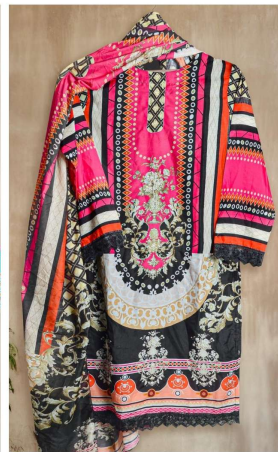

KROSS

KK-3002

KROSS

KK-3001

KROSS

KK-3004

KROSS

KROSS