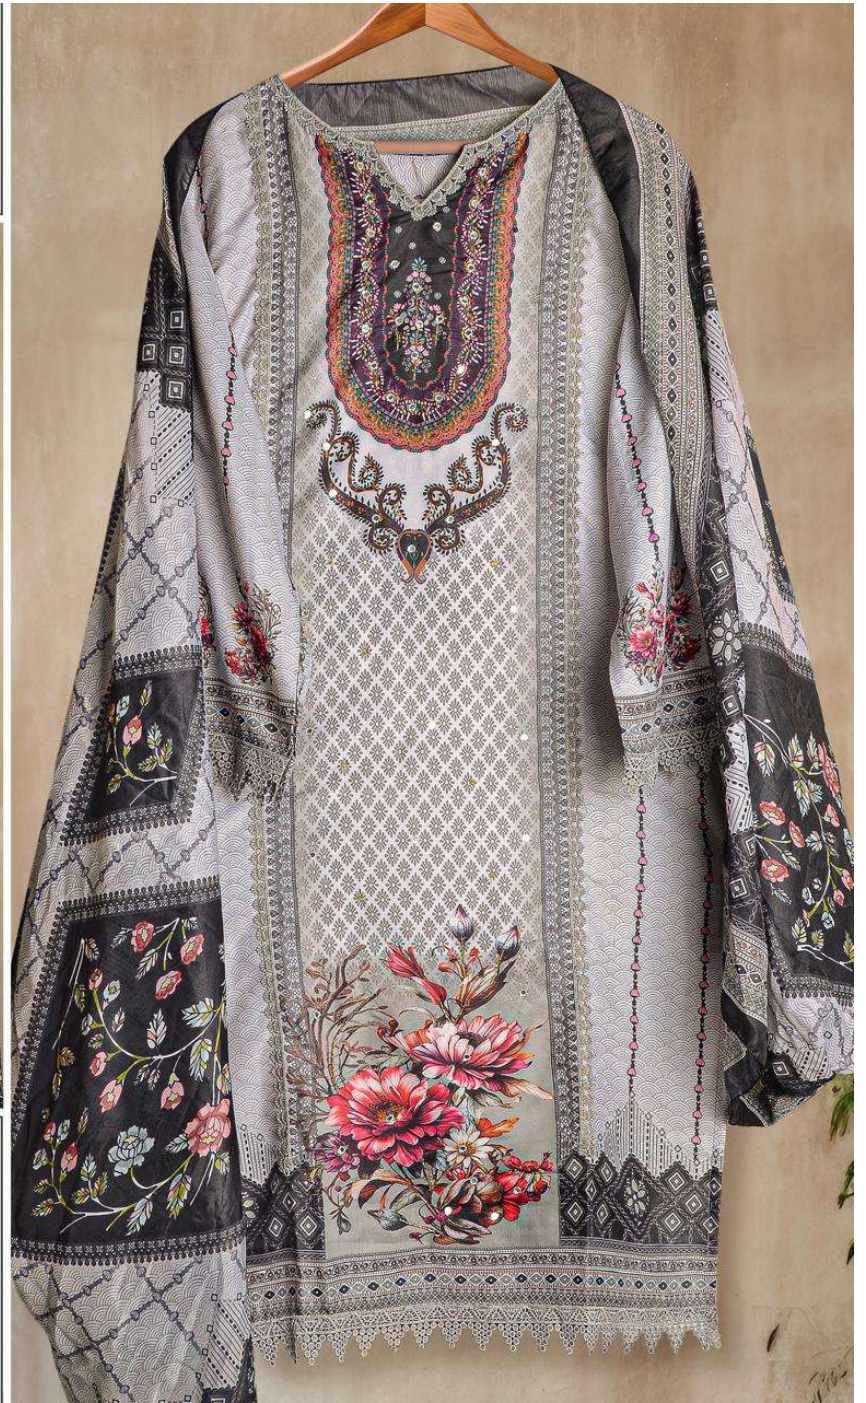

**KROSS**<sup>TM</sup>  
KULTURE

**KK-3004**

TOP:- MUSLIN COTTON WITH  
DIGITAL FLOWER PRINT & KHATLI WORK  
DUPATTA:- MUSLIN COTTON WITH  
DIGITAL FLOWER PRINT  
BOTTOM:- REYON

  
**KROSS**<sup>TM</sup>  
KULTURE

**KK-3002**

TOP:- MUSLIN COTTON WITH  
DIGITAL FLOWER PRINT & KHATLI WORK  
DUPATTA:- MUSLIN COTTON WITH  
DIGITAL FLOWER PRINT  
BOTTOM:- REYON

 **KROSS**<sup>TM</sup>  
KULTURE  
**KROSS**

**KK-3001**

TOP:- MUSLIN COTTON WITH  
DIGITAL FLOWER PRINT & KHATLI WORK  
DUPATTA:- MUSLIN COTTON WITH  
DIGITAL FLOWER PRINT  
BOTTOM:- REYON

 **KROSS**<sup>TM</sup>  
KULTURE

**KK-3003**

TOP:- MUSLIN COTTON WITH  
DIGITAL FLOWER PRINT & KHATLI WORK  
DUPATTA:- MUSLIN COTTON WITH  
DIGITAL FLOWER PRINT  
BOTTOM:- REYON

 **KROSS**<sup>TM</sup>  
KULTURE  
**KROSS**