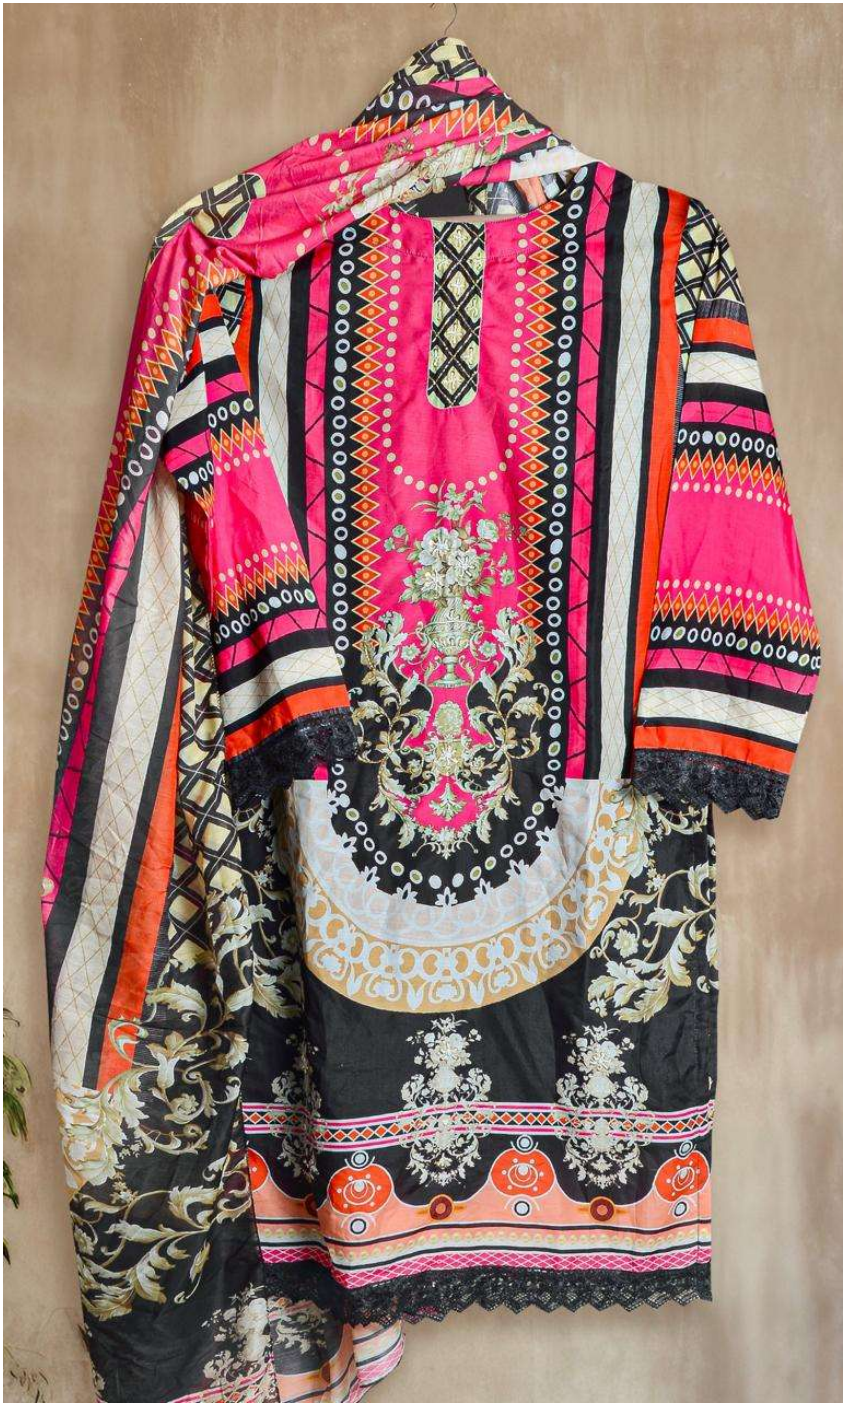

KROSS^{TM}
KULTURE

KK-3004

TOP:- MUSLIN COTTON WITH
DIGITAL FLOWER PRINT & KHATLI WORK
DUPATTA:- MUSLIN COTTON WITH
DIGITAL FLOWER PRINT
BOTTOM:- REYON