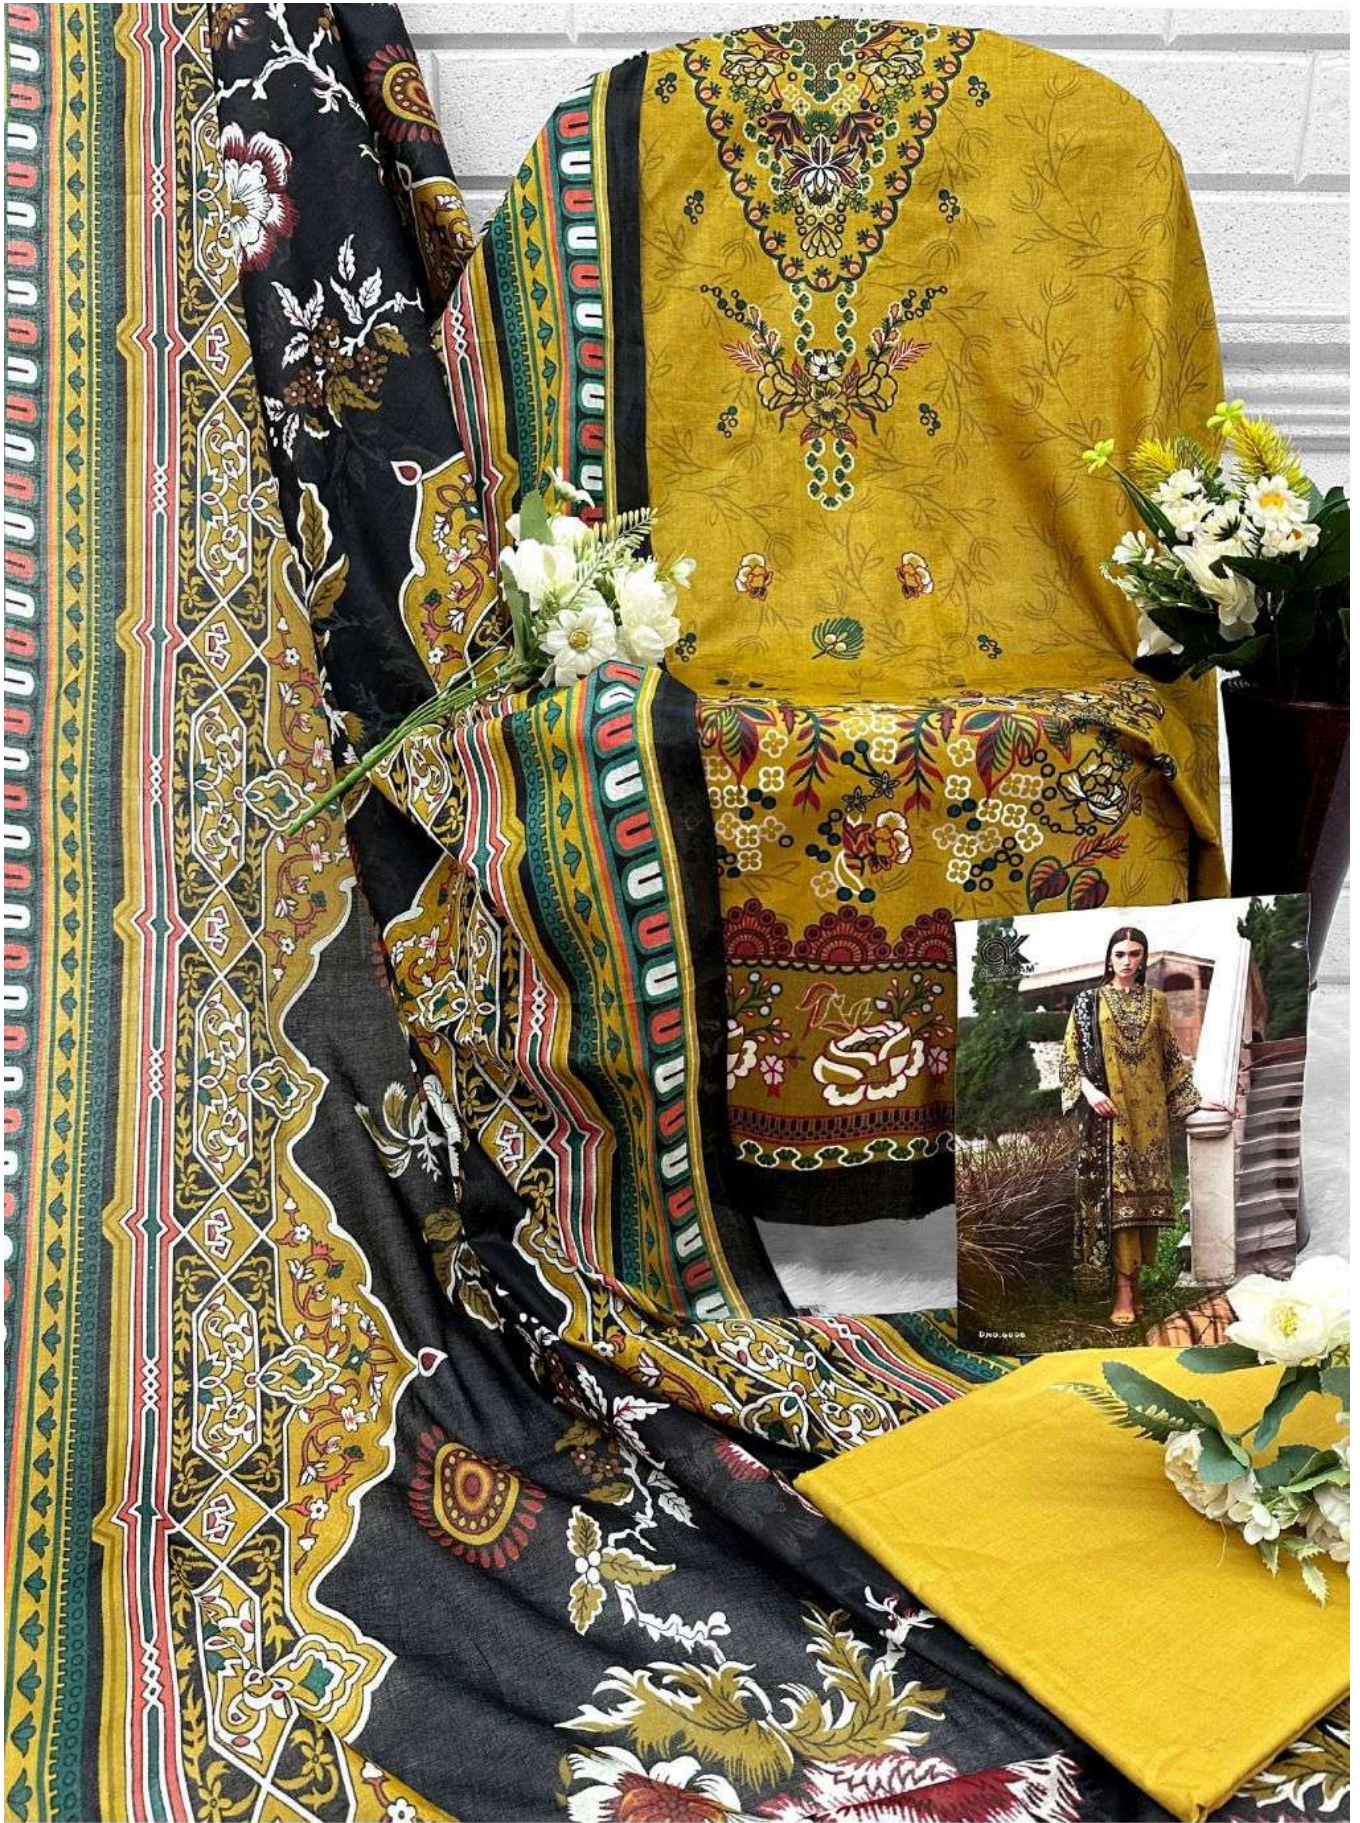

A woman with long dark hair, wearing a yellow and black embroidered dress with a black shawl, stands on a balcony with white railings. The background is a blurred outdoor setting with stone pillars.

AK
AL KARAMTM
LAWN COLLECTION

DNO.6004

DNO.6005

DNO.6006

AK
AL KARAM™
LAWN COLLECTION

Queen's
court Vol.06

AK
AL KARAMTM
LAWN COLLECTION

Queen's
court Vol.06

AK
AL KARAM[®]
LAWN COLLECTION