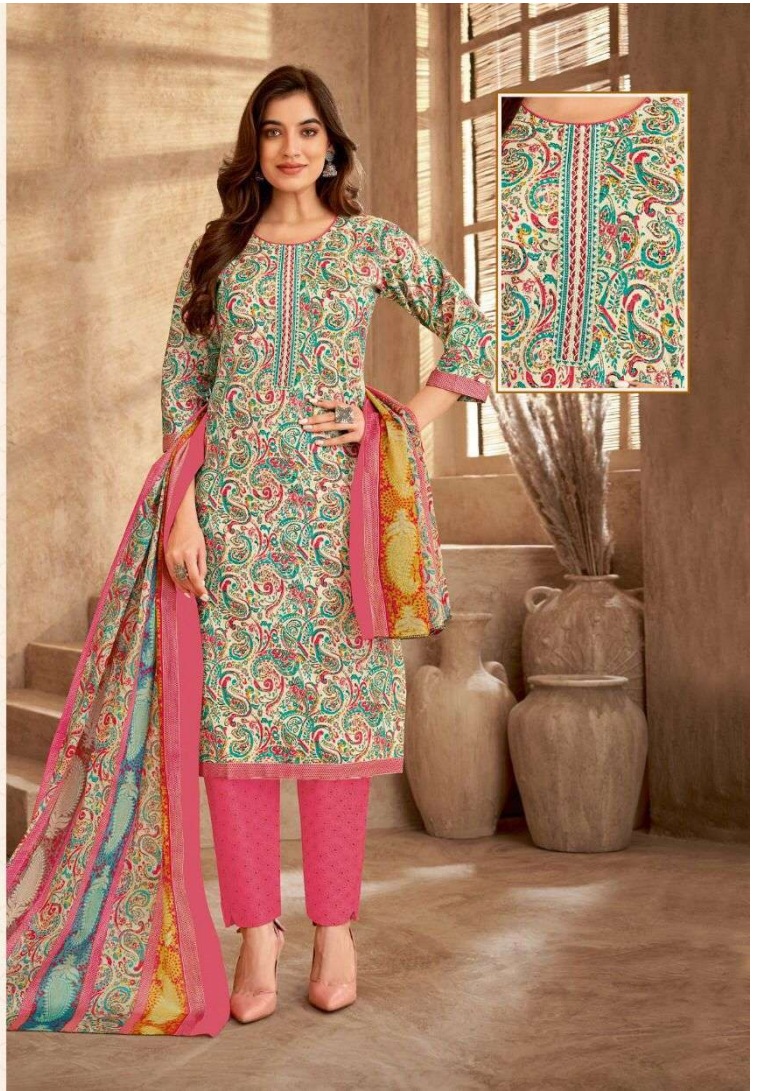

kala

feminine forever & ever...

Jaipuri

Vol-5

kala
feminine forever & ever...

Jaipuri
STITCHED DRESS
Vol-5

6101-A
READY TO WEAR

kala
feminine forever & ever...

Jaipuri
STITCHED DRESS
Vol-5

6102-A
READY TO WEAR

kala
feminine forever & ever...

Jaipuri
STITCHED DRESS
Vol-5

6104-A
READY TO WEAR

kala
feminine forever & ever...

Jaipuri
STITCHED DRESS
Vol-5

6103-A
READY TO WEAR

Jaipuri

Vol-5

READY TO WEAR
STITCHED DRESSES

kala

Product Name	Jaipuri
Product Code	12
Material	100% Cotton
No. of Pieces	3