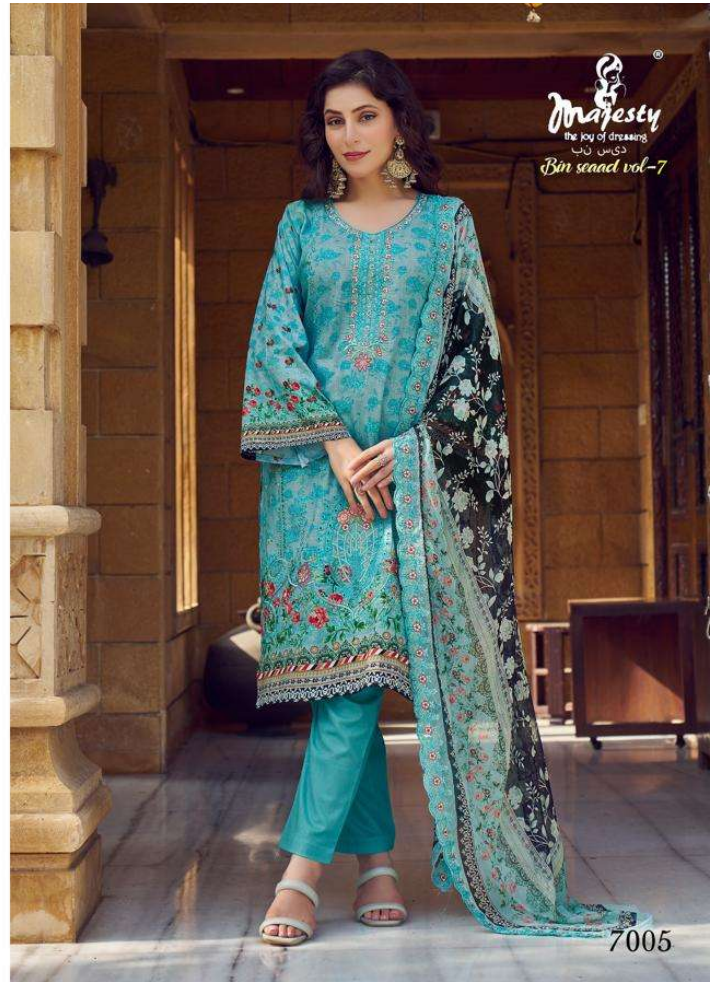

A close-up portrait of a woman with dark hair and eyes, wearing a green and pink embroidered dress. She is holding a pink lotus flower in front of her. The background is blurred green foliage. The image is a promotional poster for a clothing collection.

Majesty[®]
the joy of dressing

دی س زب
Bin saad vol-7

7001

7002

7003

7004

7005

7006