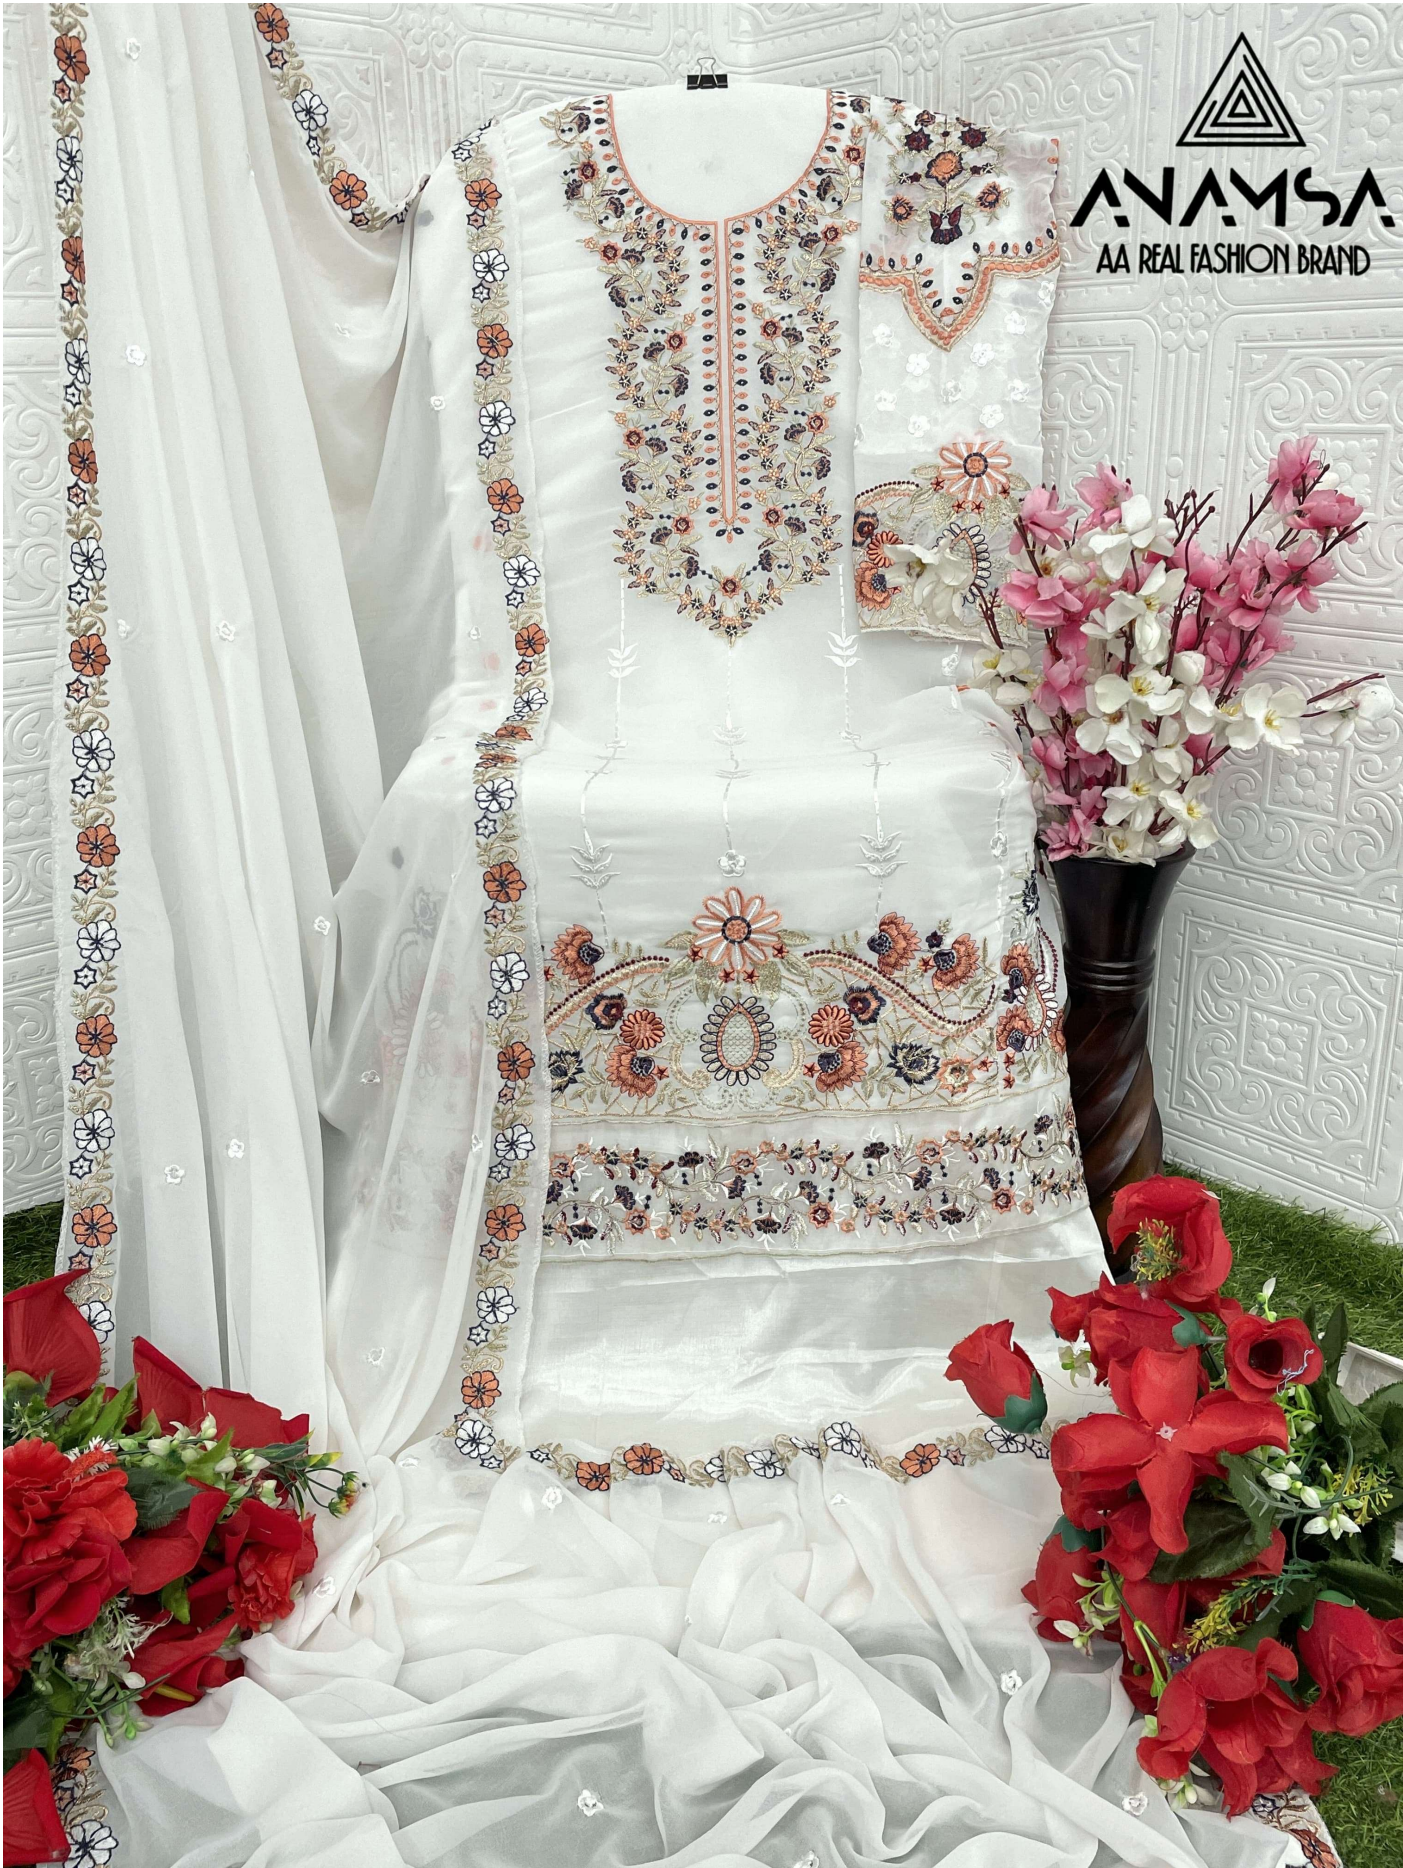

SEMI STICH COLLECTION

TOP- PURE FOX GEORGETTE WITH HEAVY EMBROIDERY AND SEQUENCE WORK
BOTTOMINNER- DULL SHANTOON
DUPATTA- PURE FOX GEORGETTE FANCY DUPATTA WITH HEAVY EMBROIDERY

7773
D.No:-502

ANAMSA
AA REAL FASHION BRAND