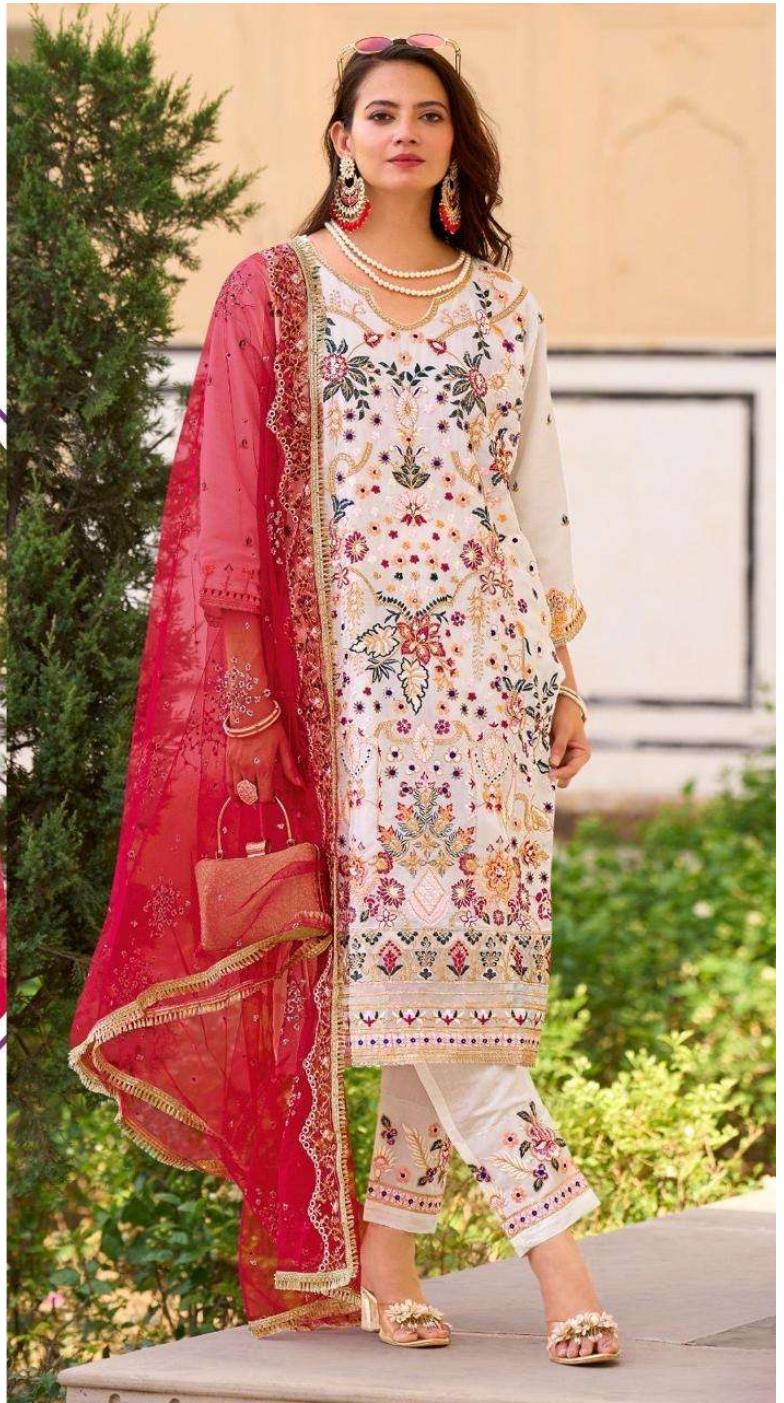

READYMAD
#R-1172
CREAM

TOP- GEORGET EMBROIDERY
BOTTOM- SILK STICHED
DUPATTA - NET EMBROIDERY

- Ⓟ DRY CLEAN ONLY.
- ✂ DO NOT USE ANY BLEACH OR STAIN REMOVING CHEMICAL.
- ☎ IRON THE FABRIC AT MODERATE TEMPERATURE.

READYMAD
#R-1172
BLACK

TOP- GEORGET EMBROIDERY
BOTTOM- SILK STICHED
DUPATTA - NET EMBROIDERY

- Ⓟ DRY CLEAN ONLY.
- ✂ DO NOT USE ANY BLEACH OR STAIN REMOVING CHEMICAL.
- ☎ IRON THE FABRIC AT MODERATE TEMPERATURE.

#R-1172
CREAM

#R-1172
BLACK

R-1172-1450₹