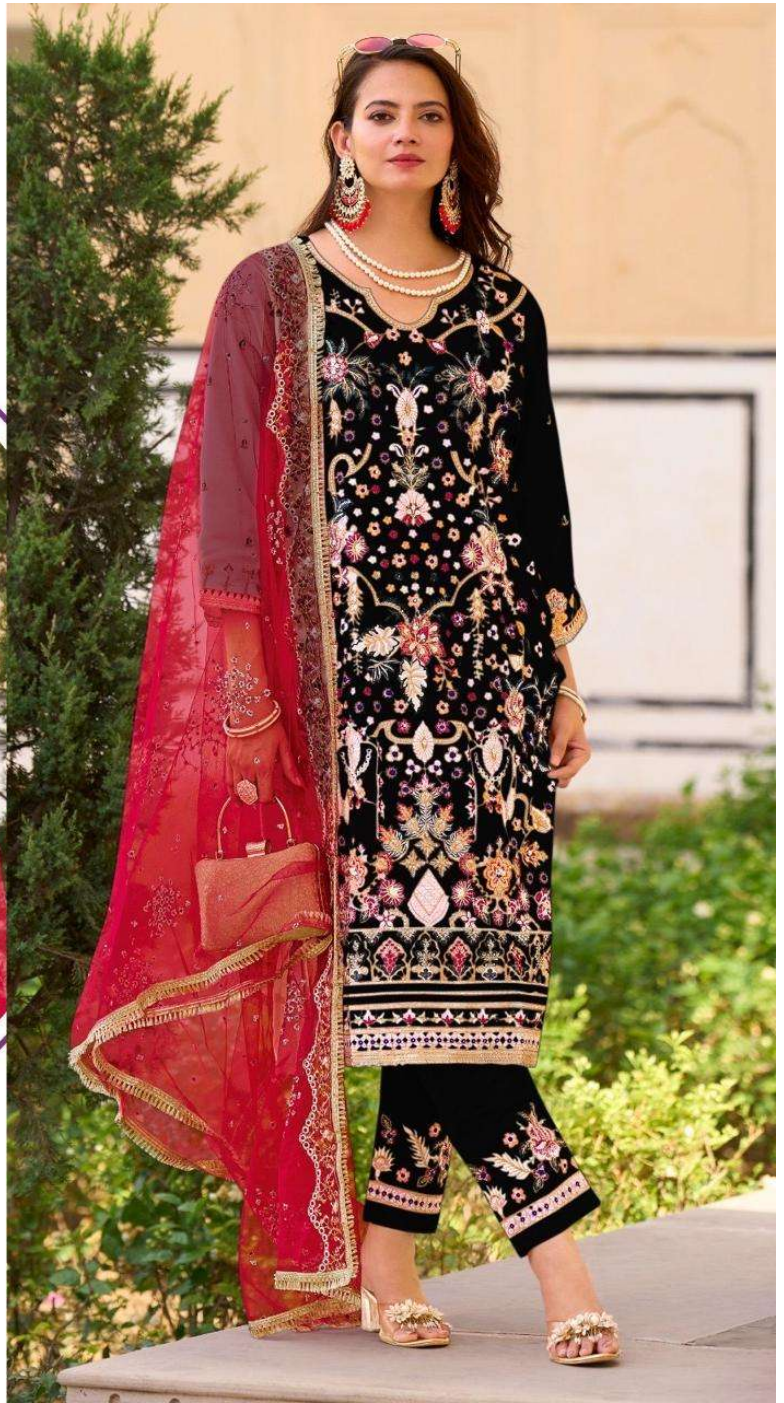

READYMAD
#R-1172
CREAM

TOP- GEORGET EMBROIDERY
BOTTOM- SILK STICHED
DUPATTA - NET EMBROIDERY

- Ⓟ DRY CLEAN ONLY.
- ✂ DO NOT USE ANY BLEACH OR STAIN REMOVING CHEMICAL.
- ☎ IRON THE FABRIC AT MODERATE TEMPERATURE.

READYMAD
#R-1172
BLACK

TOP- GEORGET EMBROIDERY
BOTTOM- SILK STICHED
DUPATTA - NET EMBROIDERY

- Ⓟ DRY CLEAN ONLY.
- ✂ DO NOT USE ANY BLEACH OR STAIN REMOVING CHEMICAL.
- ☎ IRON THE FABRIC AT MODERATE TEMPERATURE.

#R-1172
CREAM

#R-1172
BLACK

R-1172-1450₹