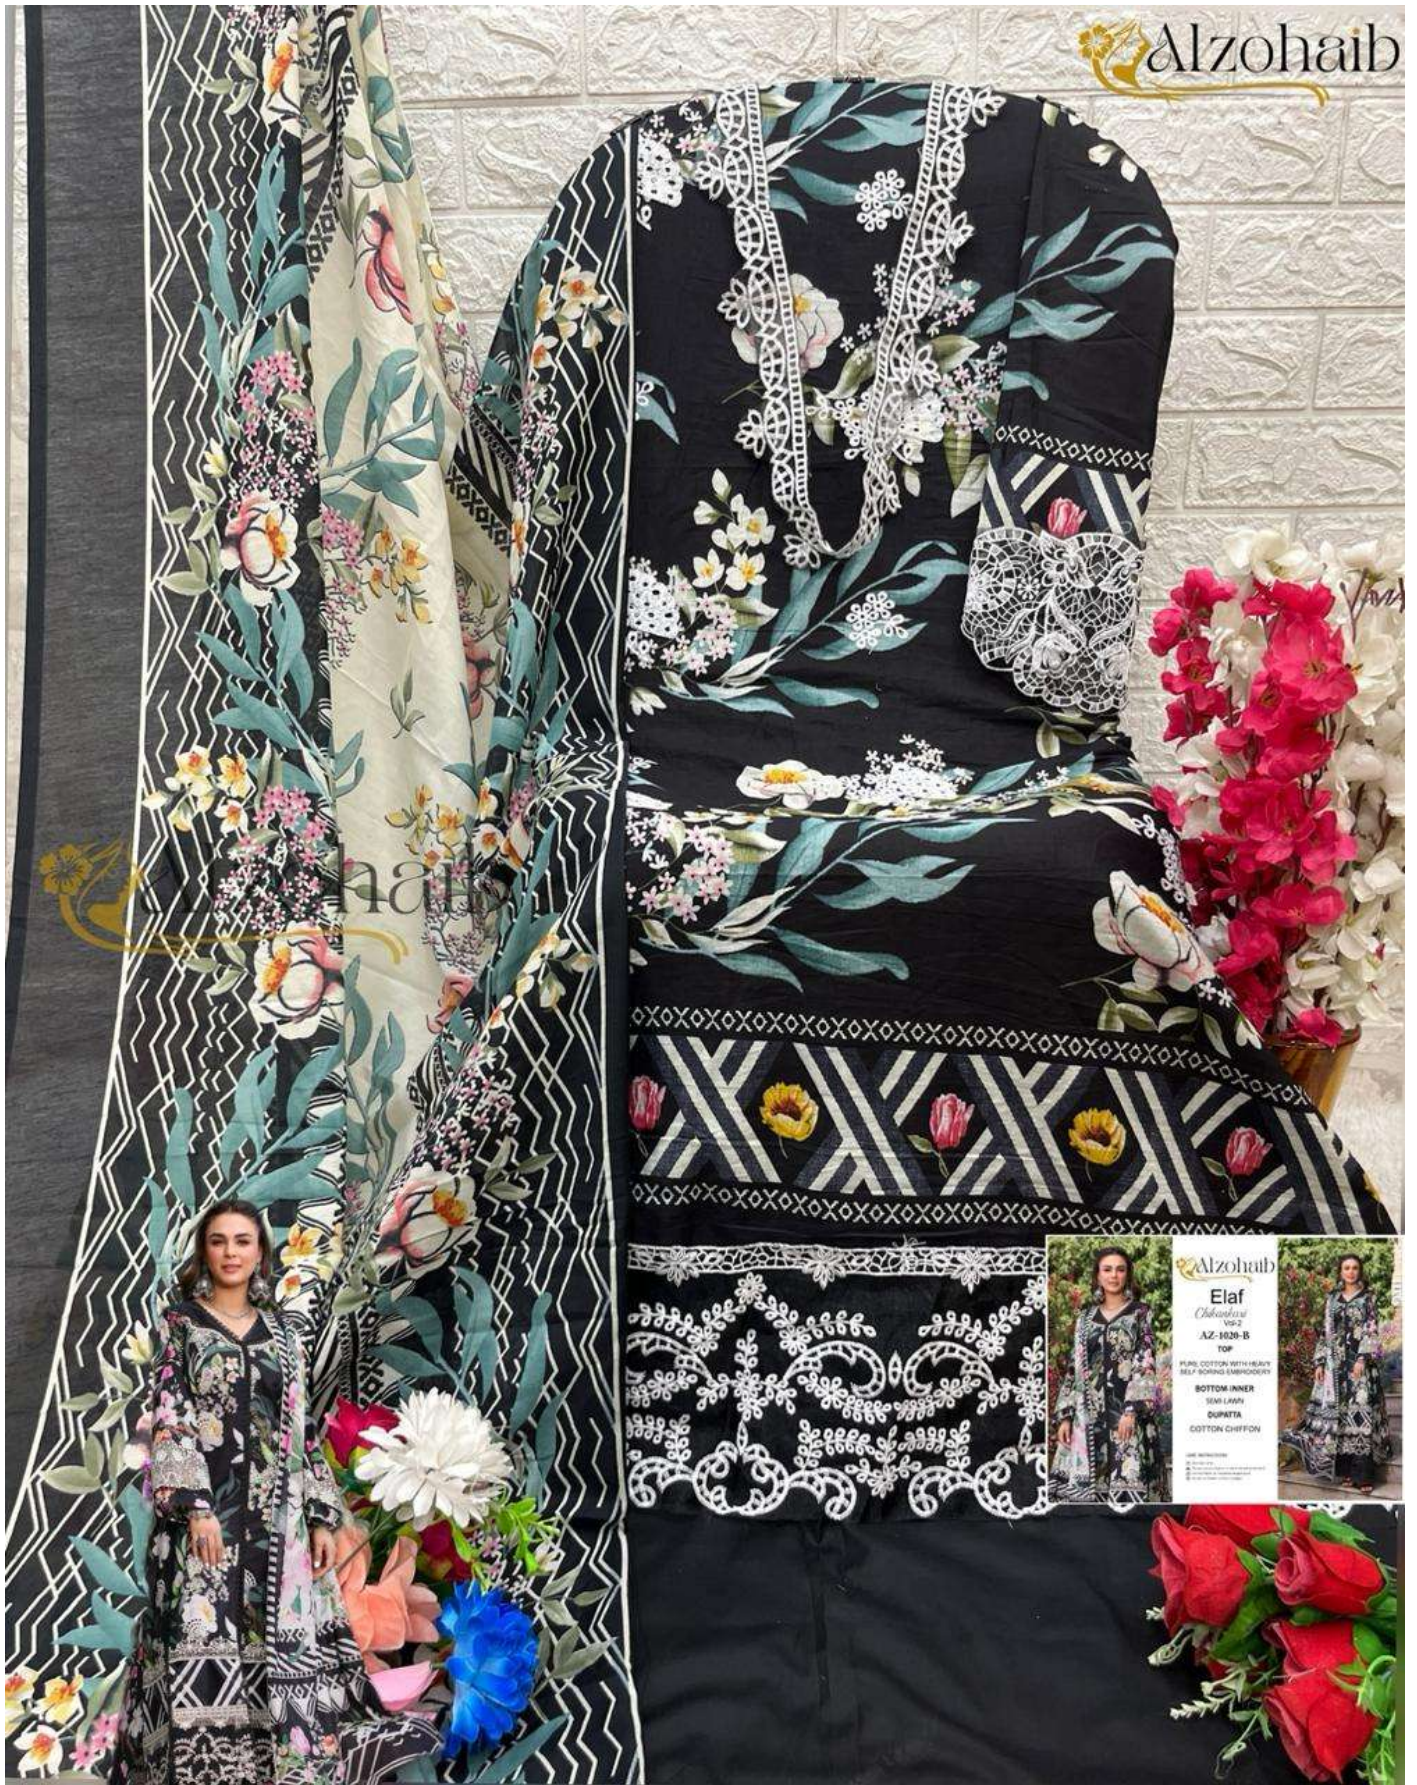

 Alzohaib

Elaf
Chikankari
Vol-2

AZ.1020-A

Alzohaib

Alzohaib
Elaf
Chokori
Vol-2
AZ-1020-A
TOP

PURE COTTON WITH HEAVY SELF BORDING EMBROIDERY

BOTTOM INNER
SEMILAIN
DUPATTA
COTTON CHIFFON

SEE INSTRUCTIONS

AZ.1020-B

Alzohaib
Elaf
Chandni
Vol-2
AZ-1038-B
TOP

PURE COTTON WITH HEAVY
SELF-BORING EMBROIDERY

BOTTOM INNER
SILK LACEY
DUPNETTA
COTTON CHIFFON

AZ.1020-A

AZ.10220-B