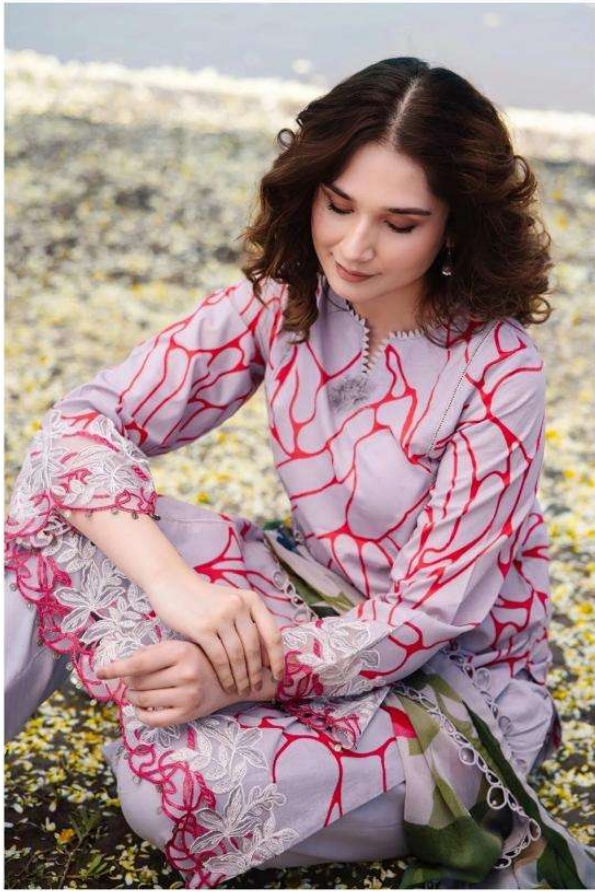

A woman with her hair in a ponytail, wearing a black dress with white abstract patterns and a colorful scarf, is looking down at a bar. The bar has several bottles of drinks, including one with a red liquid and a yellow cap. The background is a blurred outdoor setting.

Alzohaib

**M.BASIC**

Alzohaib

Alzohaib

**M.BASIC**

AZ-1021

TOP  
PURE COTTON PRINT WITH  
EXCLUSIVE PATCHES  
EMBROIDERY ( 2 patches )

BOTTOM  
SAMI LASHI  
DUPATA  
COTTONCHIFFON

SIZE INFORMATION:  
M: 36-38  
L: 38-40  
XL: 40-42

Alzohab

**M.BASIC**

AZ-1022

TOP  
PURE COTTON PRINT WITH  
EXCLUSIVE FINISHES  
EMBROIDERY 2 Lines 1

BOTTOM  
SEMILAIN  
DUPATTA  
COTTON/CHIFFON

USE MESHING