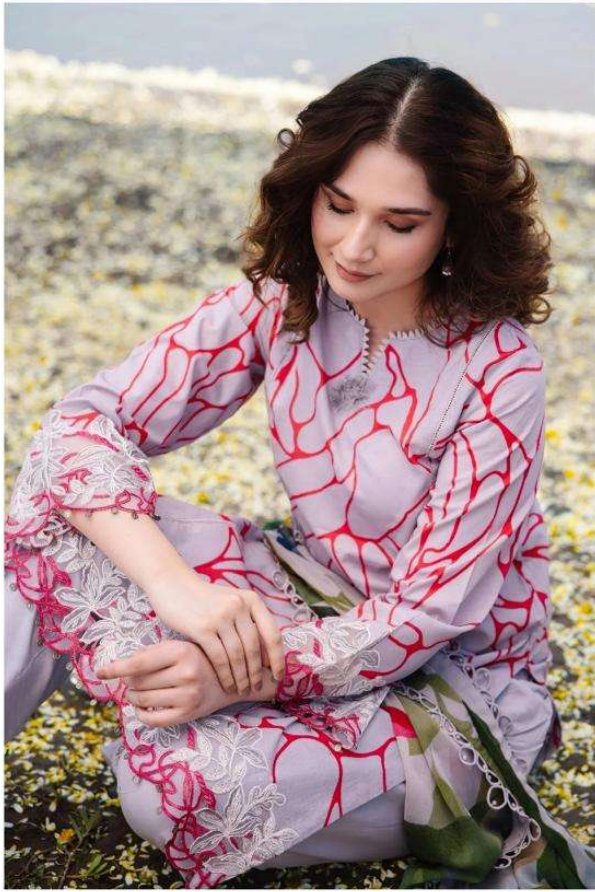

A woman with her hair in a ponytail, wearing a black dress with white abstract patterns and a colorful scarf, is looking down at a bar. The bar has several bottles with different colored caps (yellow, green, blue). The background is a blurred outdoor setting.

Alzohaib

**M.BASIC**

Alzohaib

Alzohaib

**M.BASIC**

AZ-1021

TOP  
PURE COTTON PRINT WITH  
EXCLUSIVE PATCHES  
EMBROIDERY ( 2 patches )

BOTTOM  
SAMI LASHI  
DUPATTA  
COTTONCHIFFON

SIZE INFORMATION:  
M: 36-38  
L: 38-40  
XL: 40-42

**Alzohab**

**M.BASIC**

**AZ-1022**

TOP  
PURE COTTON PRINT WITH  
EXCLUSIVE FINISHES  
EMBROIDERY 2 Layers 1

BOTTOM  
SEMILAIN  
DUPATTA  
COTTON/CHIFFON