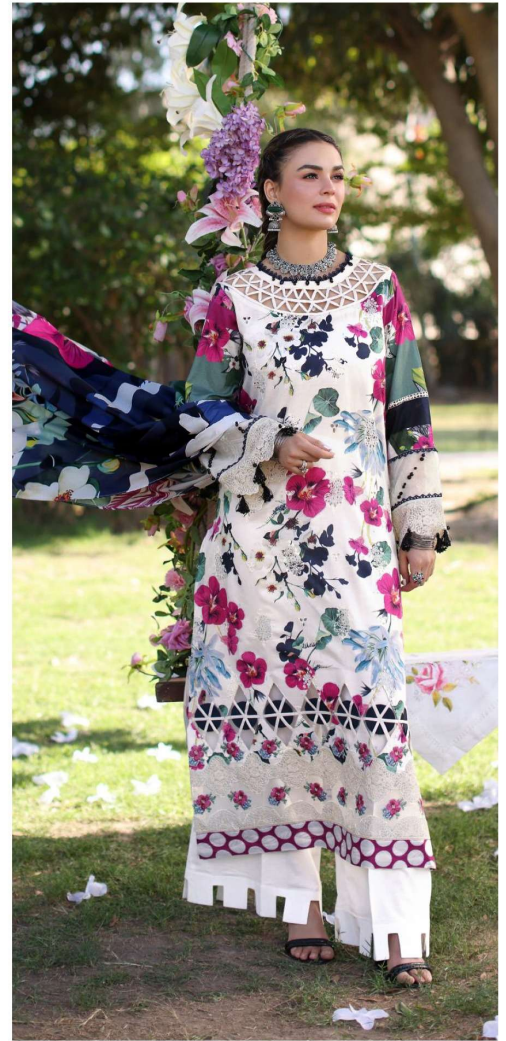

Alzohaib

Elaf

Chikankari
Vol-1

AZ-1019-B

TOP

PURE COTTON WITH HEAVY
SELF BORING EMBROIDERY

BOTTOM-INNER

SEMI LAWN

DUPATTA

COTTON CHIFFON

CARE INSTRUCTIONS

- ☉ Dry clean only
- ⚠ Do not use any bleach or stain removing chemical
- ☐ Iron the fabric at moderate temperature
- ☒ Do not dry fabric in direct sunlight