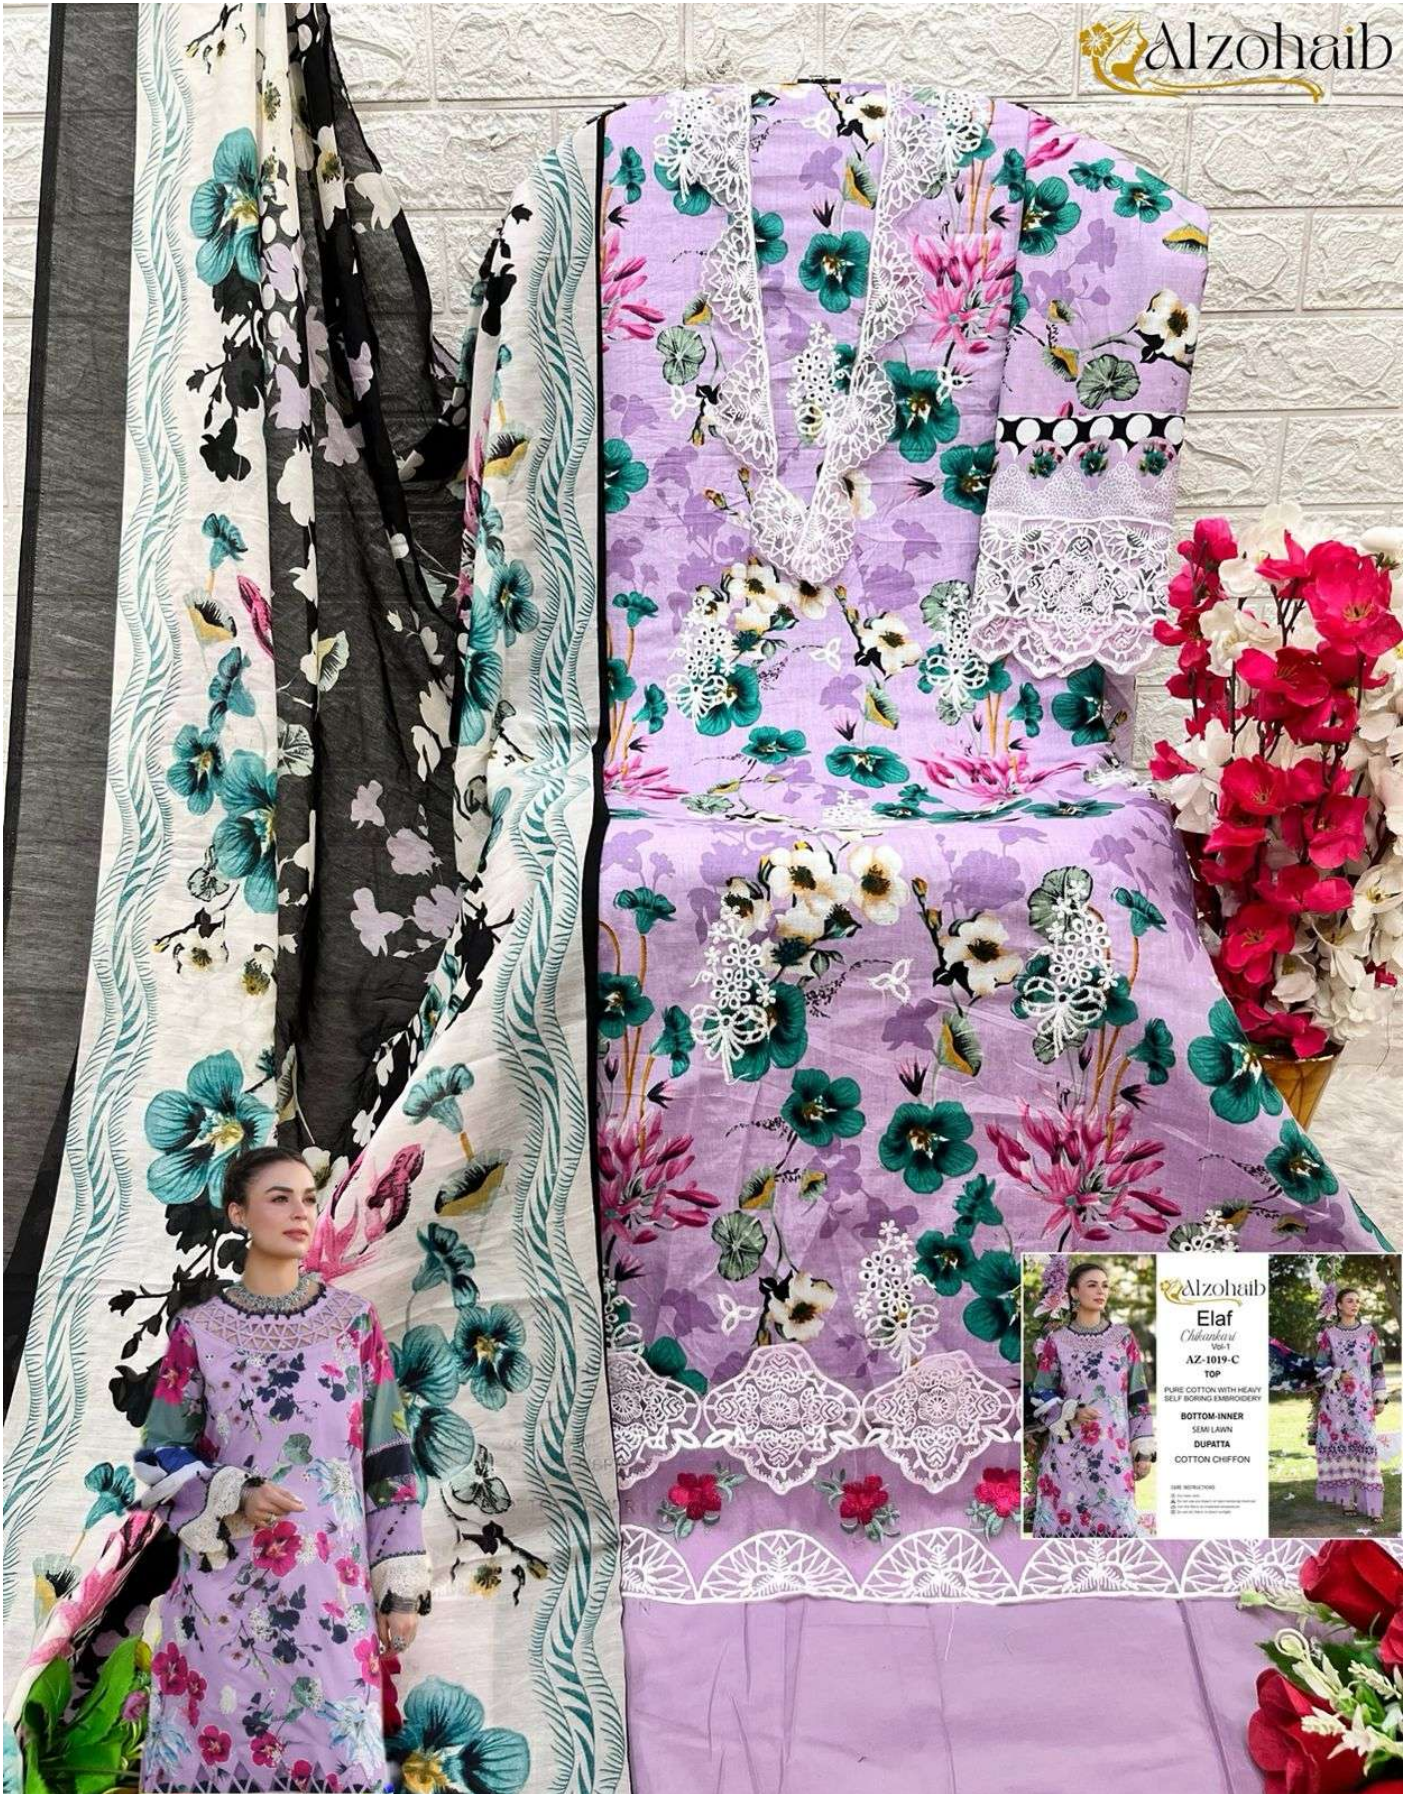

Alzohaib
Elaf
Chikankari
100-1
AZ-1019-C
TOP
PURE COTTON WITH HEAVY
SELF BORING EMBROIDERY

BOTTOM-INNER
SILK LINEN
DUPETTA
COTTON CHIFFON

SIZE MEASUREMENTS
S: 34-35
M: 36-37
L: 38-39
XL: 40-41

Elaf Chikankari Vol-1