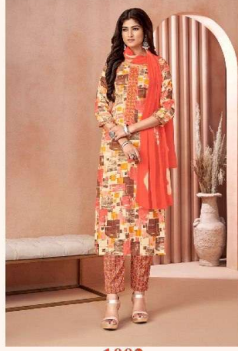

BALAJI™
Cotton
Designer Salwar Suit

Sreeleela

Exclusive fancy 3 pcs stich suits
Tie patti work top

Vol-1

 **BALAJI**™
Cotton
Designer Salwar Suit
Sreeleela
1001

 **BALAJI**™
Cotton
Designer Salwar Suit
Sreeleela
1002

 **BALAJI**™
Cotton
Designer Garment
Sreeleela
1004

 **BALAJI**™
Cotton
Designer Salwar Suit
Sreeleela
1003

 **BALAJI**™
Cotton
Designer Salwar Suit
Sreeleela
1005

 **BALAJI**™
Cotton
Designer Salwar Suit
Sreeleela
1008

 **BALAJI**™
Cotton
Designer Salwar Suit
Sreeleela
1006

 **BALAJI**™
Cotton
Designer Salwar Suit
Sreeleela
1007

1001

1002

1005

1006

1003

1004