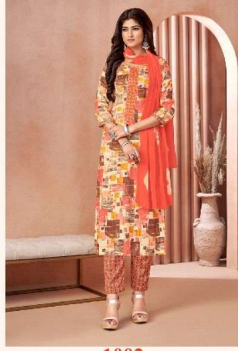

BALAJI™
Cotton
Designer Salwar Suit

Sreeleela

Exclusive fancy 3 pcs stich suits
Tie patti work top

Vol-1

 **BALAJI**™
Cotton
Designer Salwar Suit
Sreeleela
1001

 **BALAJI**™
Cotton
Designer Salwar Suit
Sreeleela
1002

 **BALAJI**™
Cotton
Designer Garment Suits
Sreeleela
1004

 **BALAJI**™
Cotton
Designer Salwar Suit
Sreeleela
1003

 **BALAJI**™
Cotton
Designer Salwar Suit
Sreeleela
1005

 **BALAJI**™
Cotton
Designer Salwar Suit
Sreeleela
1008

 **BALAJI**™
Cotton
Designer Salwar Suit
Sreeleela
1006

 **BALAJI**™
Cotton
Designer Salwar Suit
Sreeleela
1007

1001

1002

1005

1006

1003

1004