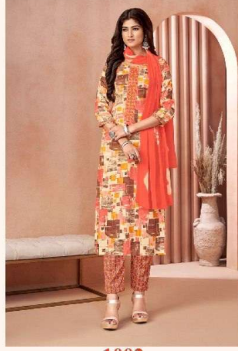

BALAJI™
Cotton
Designer Salwar Suit

Sreeleela

Exclusive fancy 3 pcs stich suits
Tie patti work top

Vol-1

 **BALAJI**™
Cotton
Designer Salwar Suit
Sreeleela
1001

 **BALAJI**™
Cotton
Designer Salwar Suit
Sreeleela
1002

 **BALAJI**™
Cotton
Designer Garment
Sreeleela
1004

 **BALAJI**™
Cotton
Designer Salwar Suit
Sreeleela
1003

 **BALAJI**™
Cotton
Designer Salwar Suit
Sreeleela
1005

 **BALAJI**™
Cotton
Designer Salwar Suit
Sreeleela
1008

 **BALAJI**™
Cotton
Designer Salwar Suit
Sreeleela
1006

BALAJI™
Cotton
Designer Salwar Suit
Sreeleela
1007

1001

1002

1005

1006

1003

1004