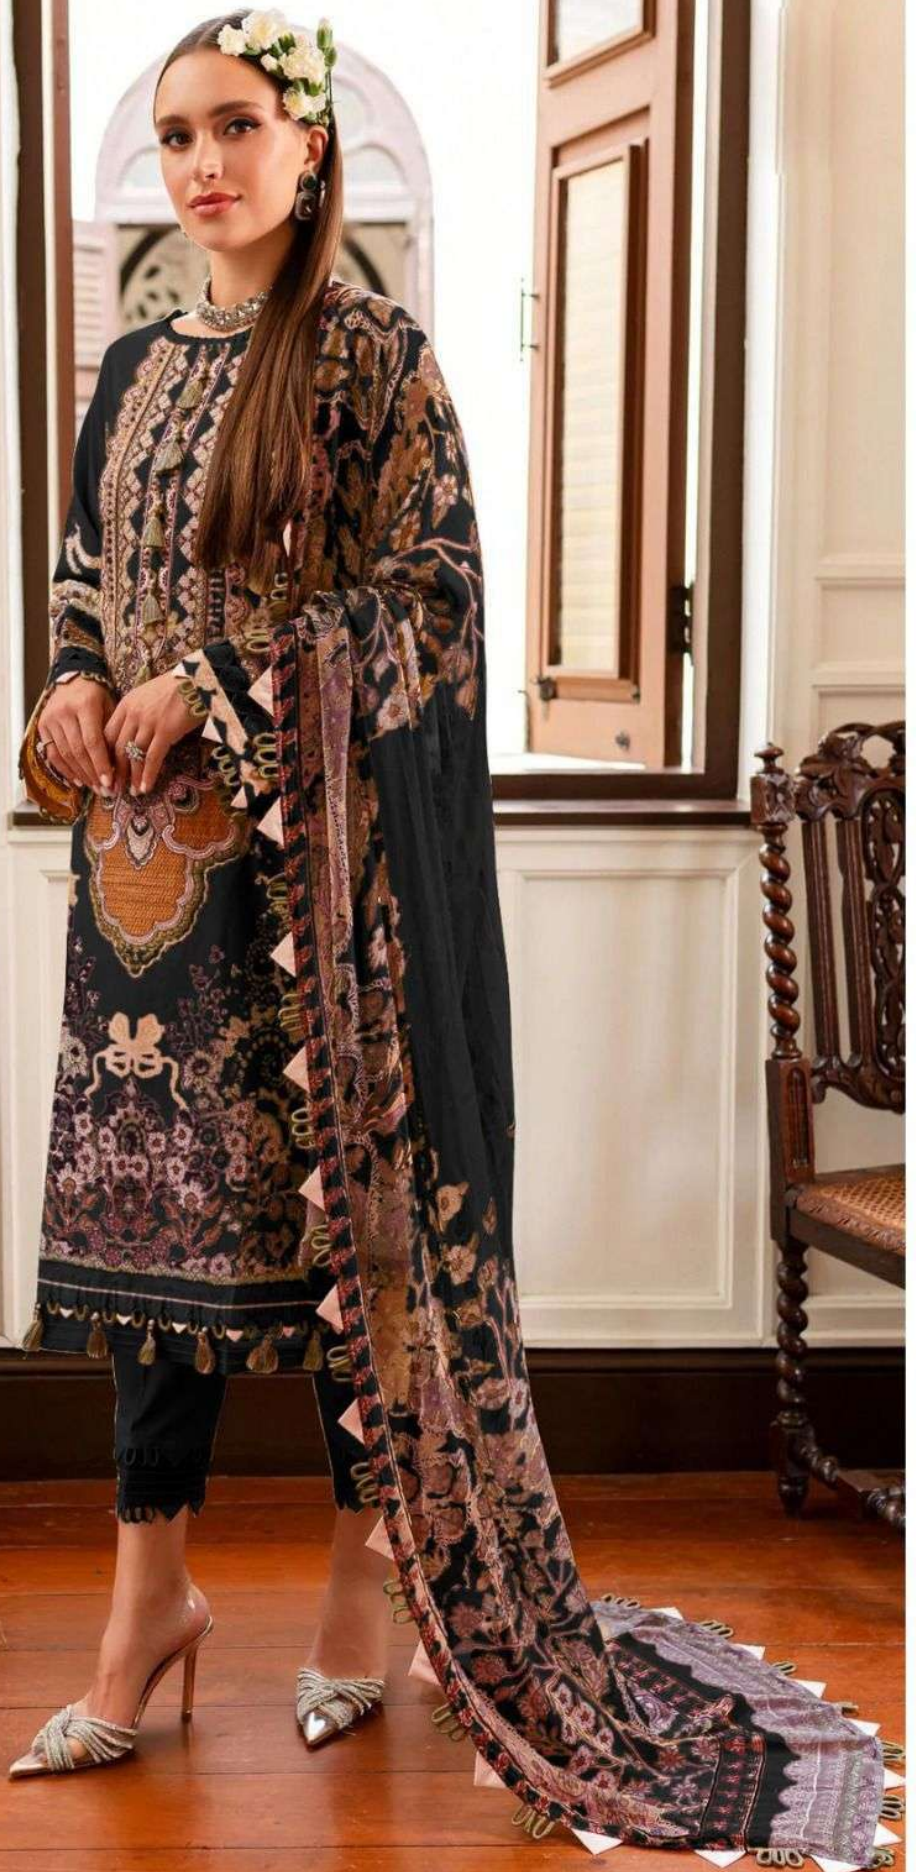

KAIRA

D.NO-20003