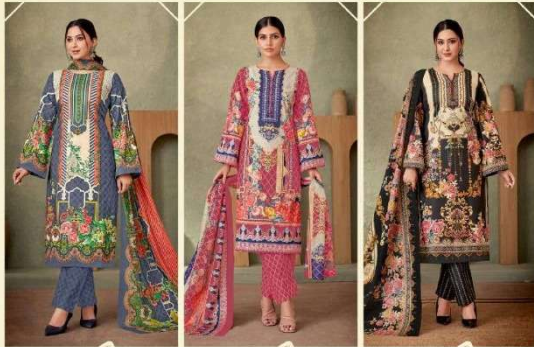

The background is a dark, textured surface. On the left, a vertical line of five gold spheres is suspended. To the right, there are large, flowing pieces of gold fabric with a shimmering, embossed pattern. In the top right corner, there are concentric gold circles. At the bottom left, there is a small, rectangular gold textured patch.

kala
feminine forever & ever...

Karachi Cotton
Magic
جادو

6012

kala
feminine forever & ever...

Karachi Cotton
Magic
جادو

6007

Karachi Cotton
Maggic
 جادو Vol-21

kala
 feminine forever & ever...

6007

6008

6009

6010

6011

6012

6001

6002