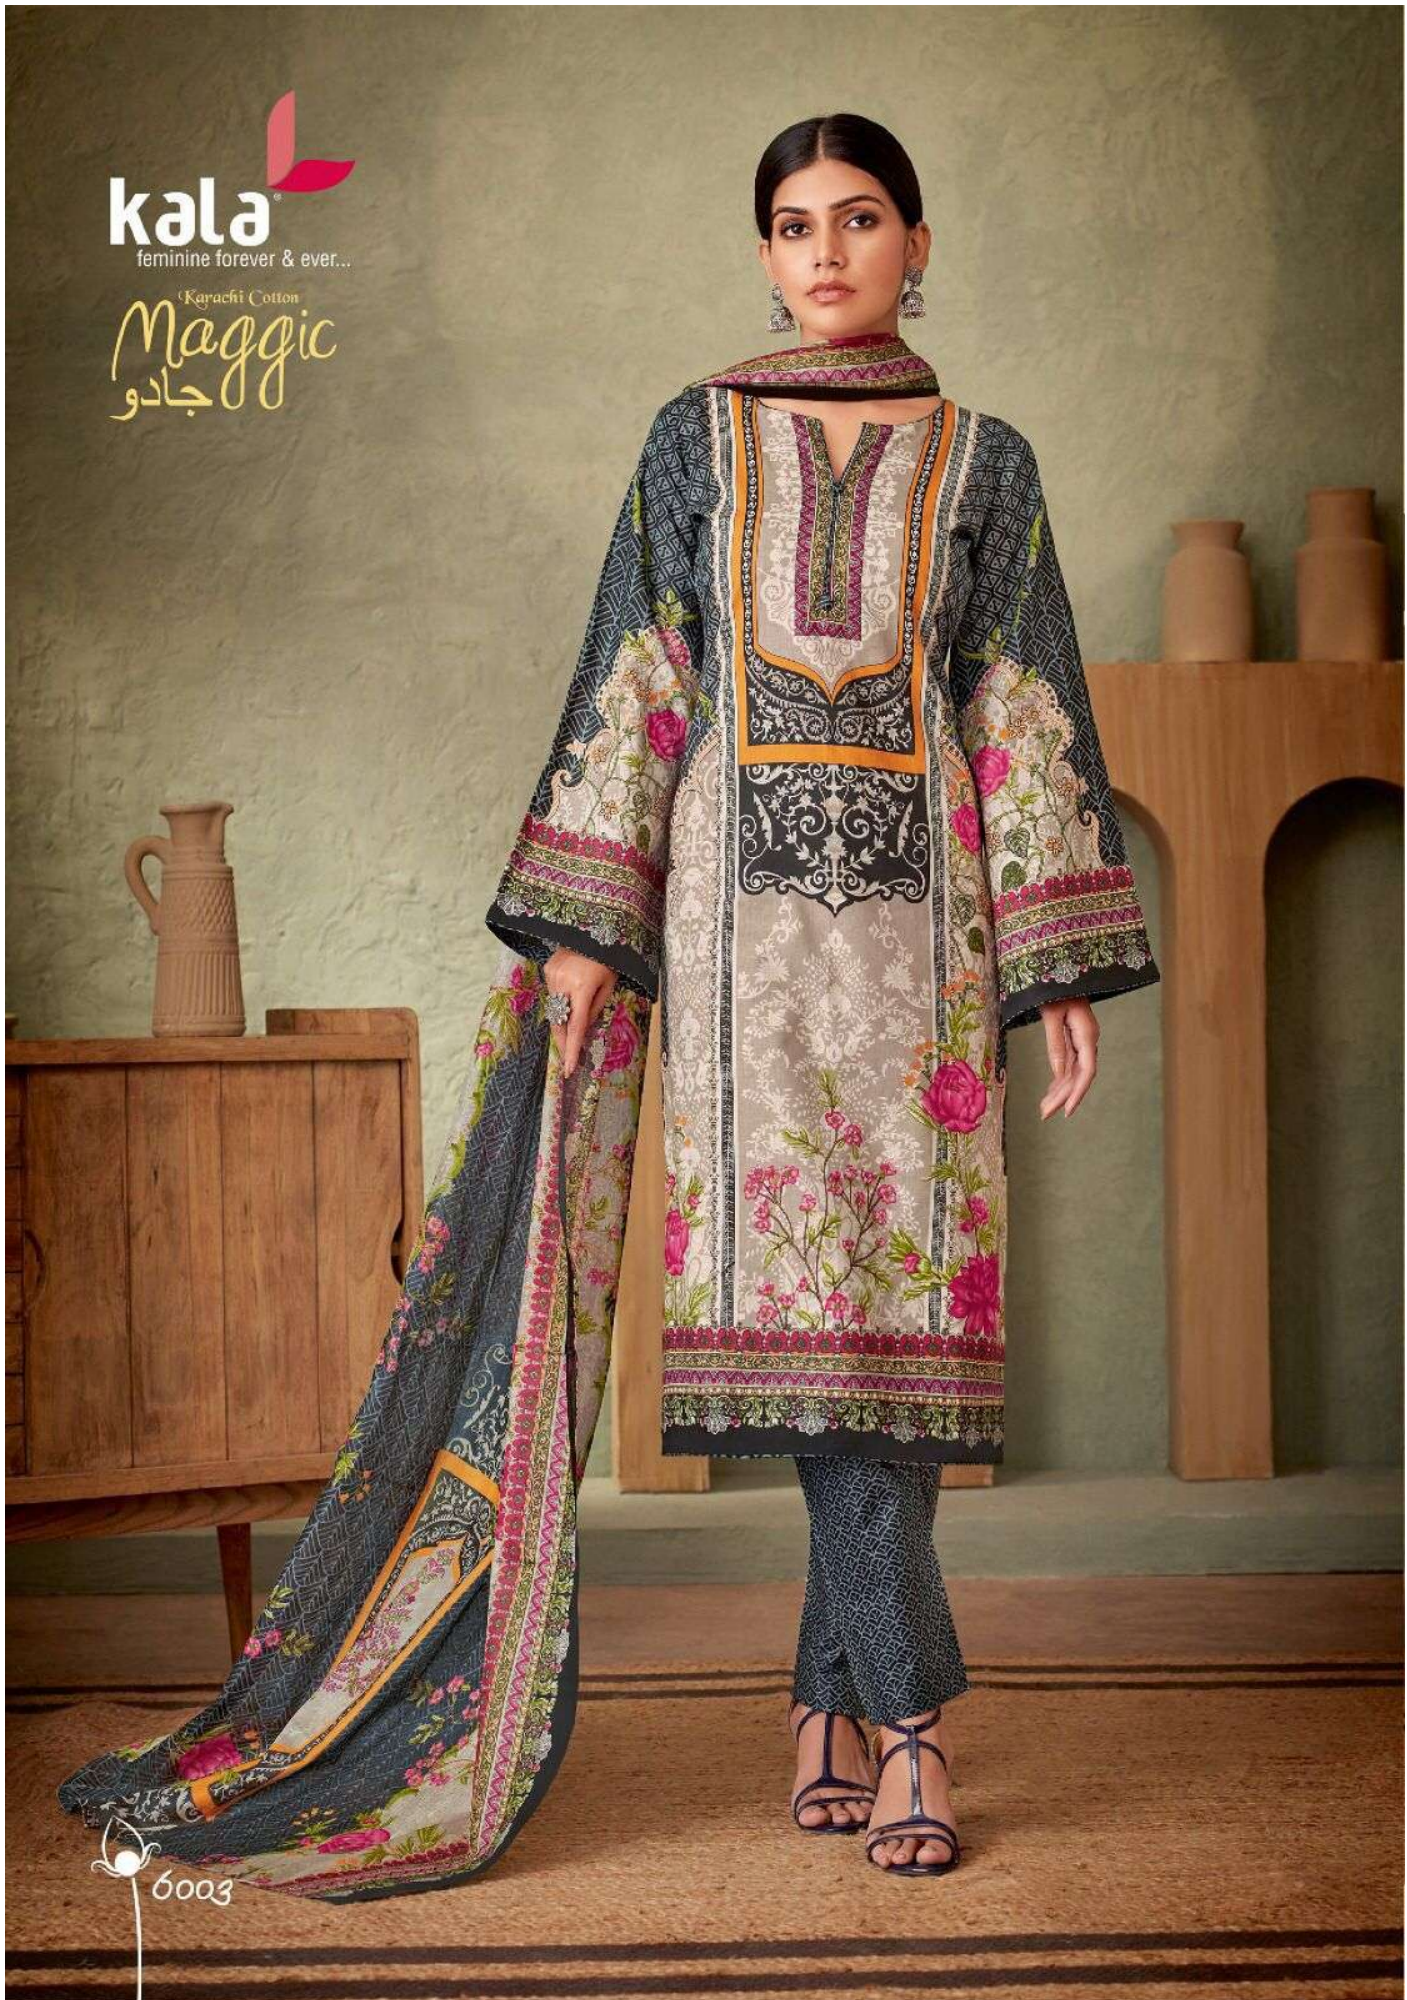

The background is a dark, textured surface. On the left, a vertical line of five gold spheres is suspended. To the right, there are large, flowing pieces of gold fabric with a shimmering, embossed pattern. In the top right corner, there are concentric gold circles. At the bottom left, there is a small, rectangular gold textured patch.

kala
feminine forever & ever...

Karachi Cotton
Magic
جادو

6011 

kala
feminine forever & ever...

Karachi Cotton
Magic
جادو

6010 

kala
feminine forever & ever...

Karachi Cotton
Magic
جادو