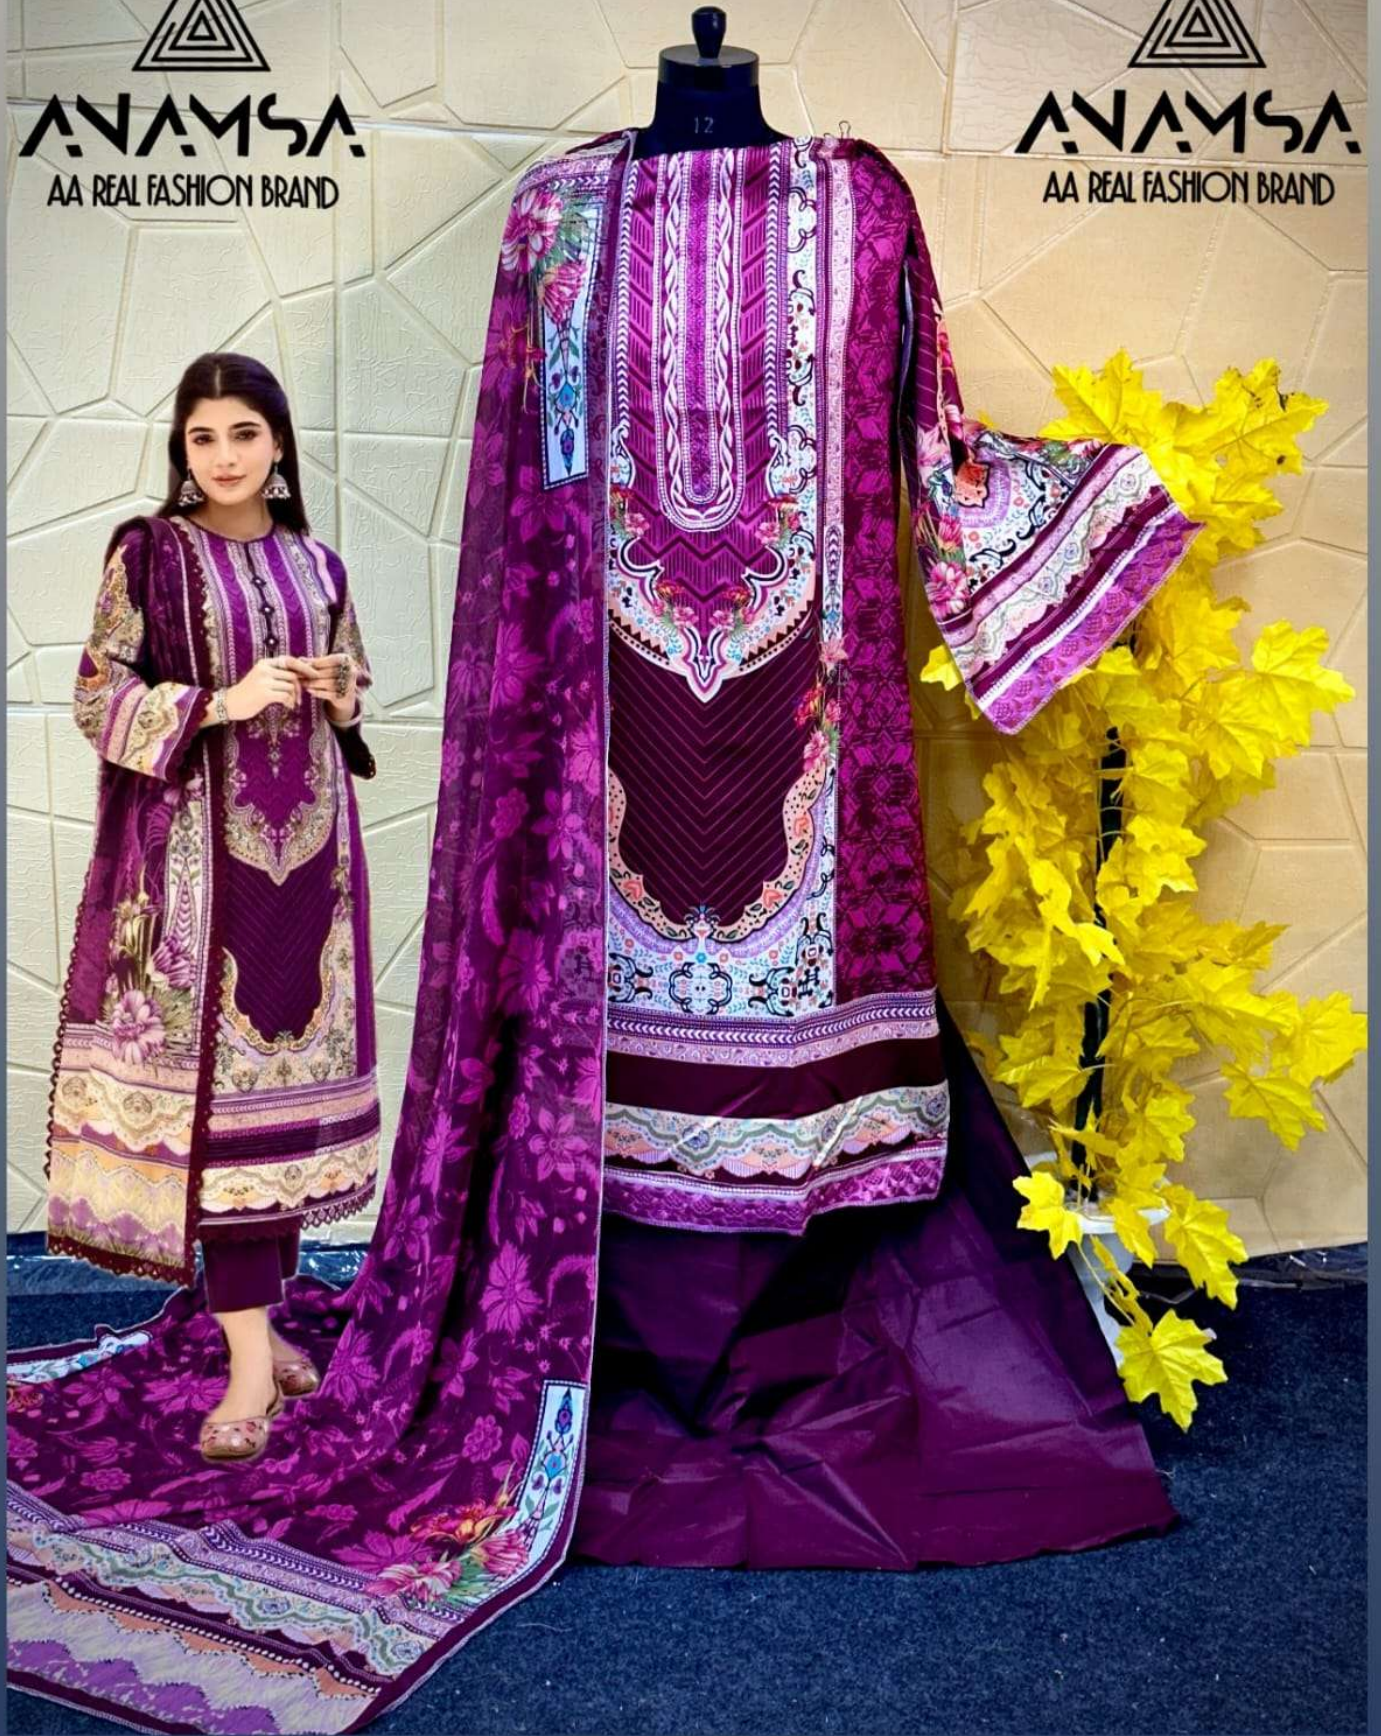

ANAMSA
AA REAL FASHION BRAND

ANAMSA
AA REAL FASHION BRAND