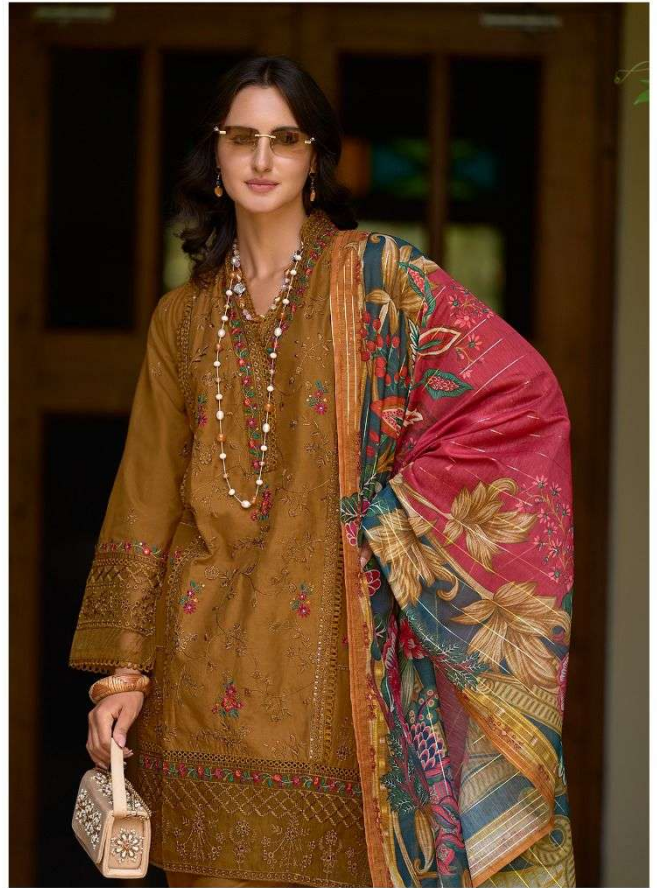

Shree
FABS

READY MADE
COLLECTION

R-1286

**READY MADE
COLLECTION**

R -1286 A

CARE INSTRUCTIONS

- DO NOT USE ANY TYPE OF BLEACH OR STAIN REMOVING CHEMICALS
- DO NOT OVER EXPOSE DAMP FABRIC TO STRONG SUNLIGHT
- IRON AT MODERATE TEMPERATURE