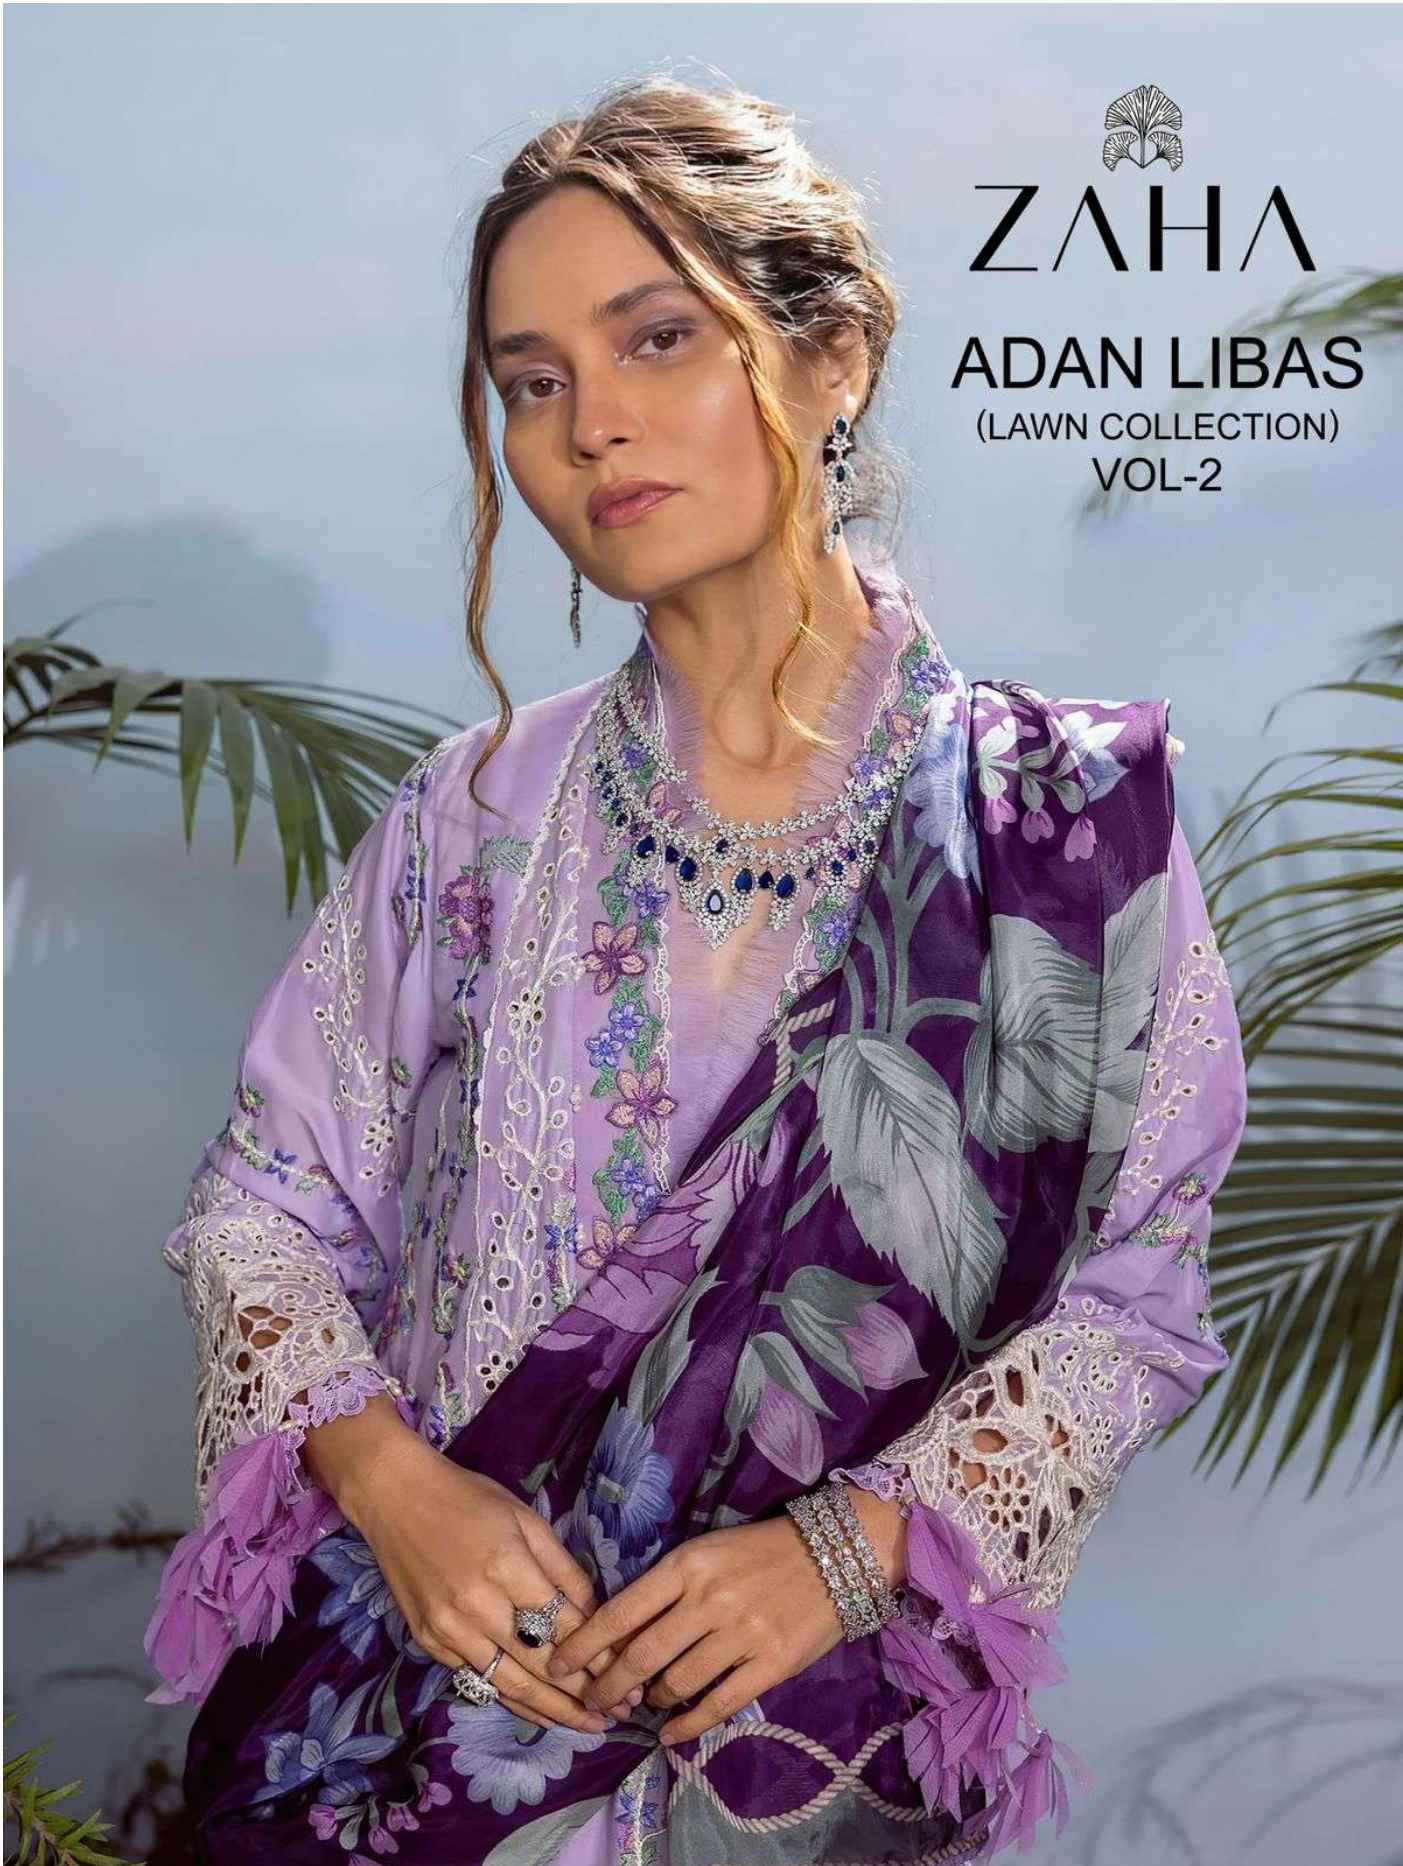

ZAHA

ADAN LIBAS

(LAWN COLLECTION)

VOL-2

ADAN LIBAS
(LAWN COLLECTION)
VOL-2

ZAHA

D.No.10311

TOP Cambric Cotton With
Heavy Embroidery Work

BOTTOM-INNER Semi Lawn

DUPATTA Tubby Silk with
Print

ADAN LIBAS
(LAWN COLLECTION)
VOL-2

TOP: Cambric Cotton With Heavy Embroidery Work
BOTTOM: ...
DUPATTA: Tub ...

D.No.103

ADAN LIBAS
(LAWN COLLECTION)
VOL-2

ZAHA

D.No.10312

TOP Cambric Cotton With
Heavy Embroidery Work

BOTTOM-INNER Semi Lawn

DUPATTA Tubby Silk with
Print

ADAN LIBAS
(LAWN COLLECTION)
VOL-2
ZAHA D.No 10312

TOP: Cambic Cotton With Heavy Embroidery Work