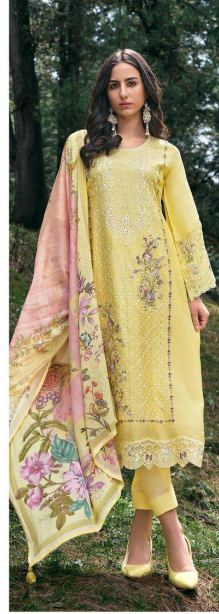

GULL JEE

Tareef

1001

1002
www.garment.com

1004

1005

Tareef

1001

1002

1003

1004

1005

1006

Tareef

FABRICS DETAILS

: TOP :

PURE RUSSIAN SILK WITH EMBROIDERY

: BOTTAM :

PURE MUSLIN

: DUPATTA :

PURE CHINON DIGITAL PRINT

TOTAL DESIGN : 6

RATE :2199+GST