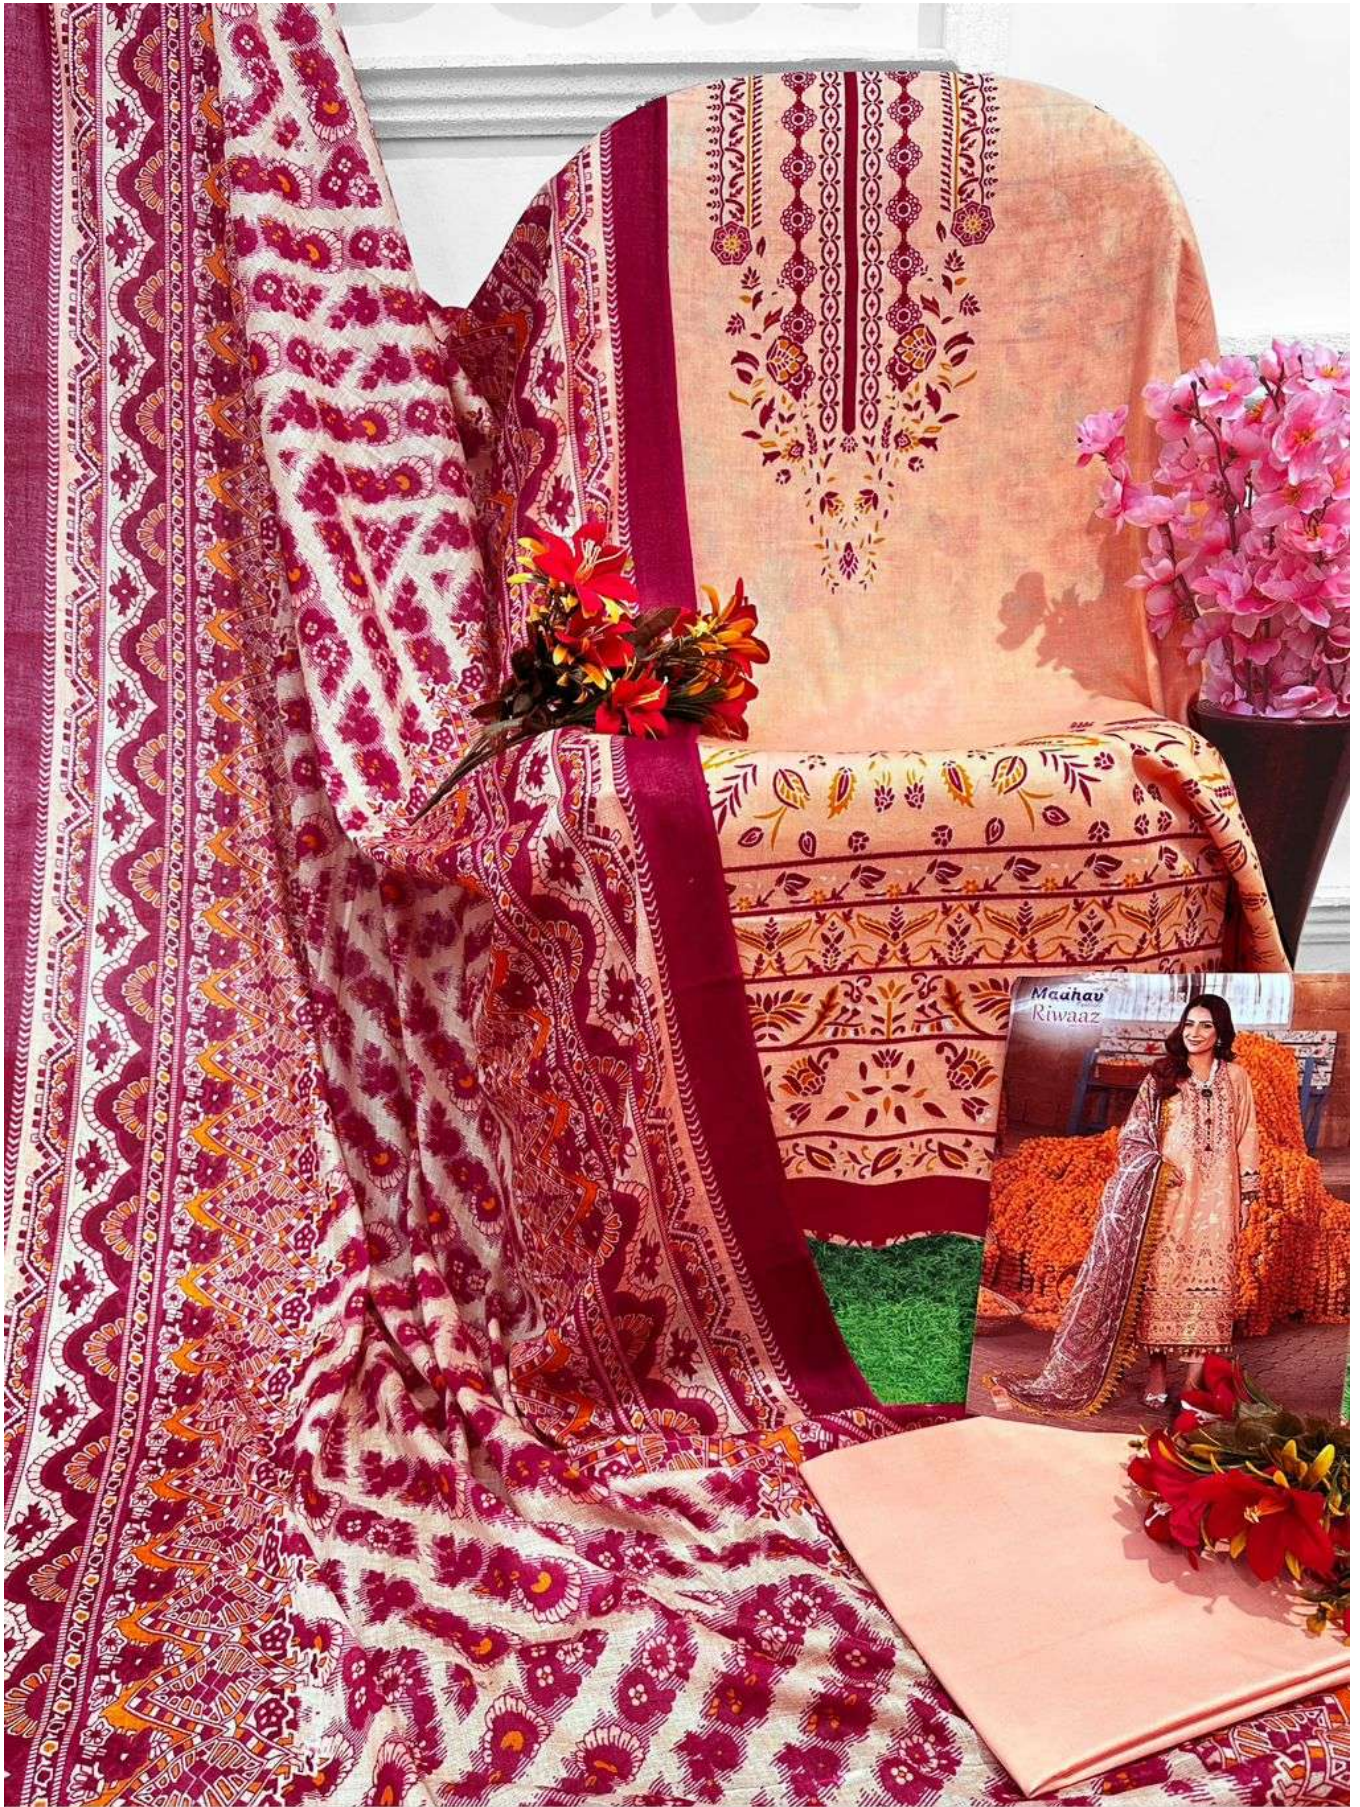

**Madhav**<sup>®</sup>  
Fashion

**Riwaaz**

LAWN COLLECTION Vol.08

**Madhav**<sup>®</sup>  
Fashion  
**Riwaaz**  
LAWN COLLECTION

ME  
Style  
8001

**Madhav**<sup>®</sup>  
Fashion

**Riwaaz**  
LAWN COLLECTION Vol.08

**Madhav**<sup>®</sup>  
Fashion  
**Riwaaz**  
LAWN COLLECTION

MF  
Style  
8002

**Madhav**<sup>®</sup>  
Fashion

**Riwaaz**  
LAWN COLLECTION Vol.08

**Madhav**<sup>®</sup>  
Fashion  
**Riwaaz**  
LAWN COLLECTION

Style.8006

<b><u>TOP</u></b>
Pure Lawn cotton - (2.40 MTR APX.)
<b><u>DUPATTA</u></b>
Mal-Mal cotton - (2.25 MTR APX.)
<b><u>BOTTOM</u></b>
Pure Lawn cotton - (2.00 MTR APX.)

**Madhav**<sup>®</sup>  
Fashion