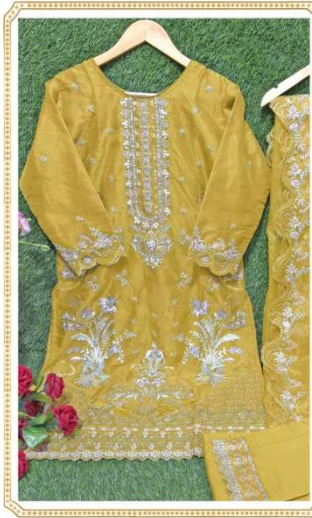

R-1123-1450₹

#R-1123-A

#R-1123-B

#R-1123-C

#R-1123-D

READYMAD
#R-1123-C

TOP- ORGENZA WITH EMBROIDERY
BOTTOM- SILK STICHED
DUPATTA - ORGENZA EMBROIDERY

- Ⓟ DRY CLEAN ONLY.
- ⓧ DO NOT USE ANY BLEACH OR STAIN REMOVING CHEMICAL.
- ☎ IRON THE FABRIC AT MODERATE TEMPERATURE.

READYMAD
#R-1123-D

TOP- ORGENZA WITH EMBROIDERY
BOTTOM- SILK STICHED
DUPATTA - ORGENZA EMBROIDERY

- Ⓟ DRY CLEAN ONLY.
- ⊗ DO NOT USE ANY BLEACH OR STAIN REMOVING CHEMICAL.
- ☎ IRON THE FABRIC AT MODERATE TEMPERATURE.