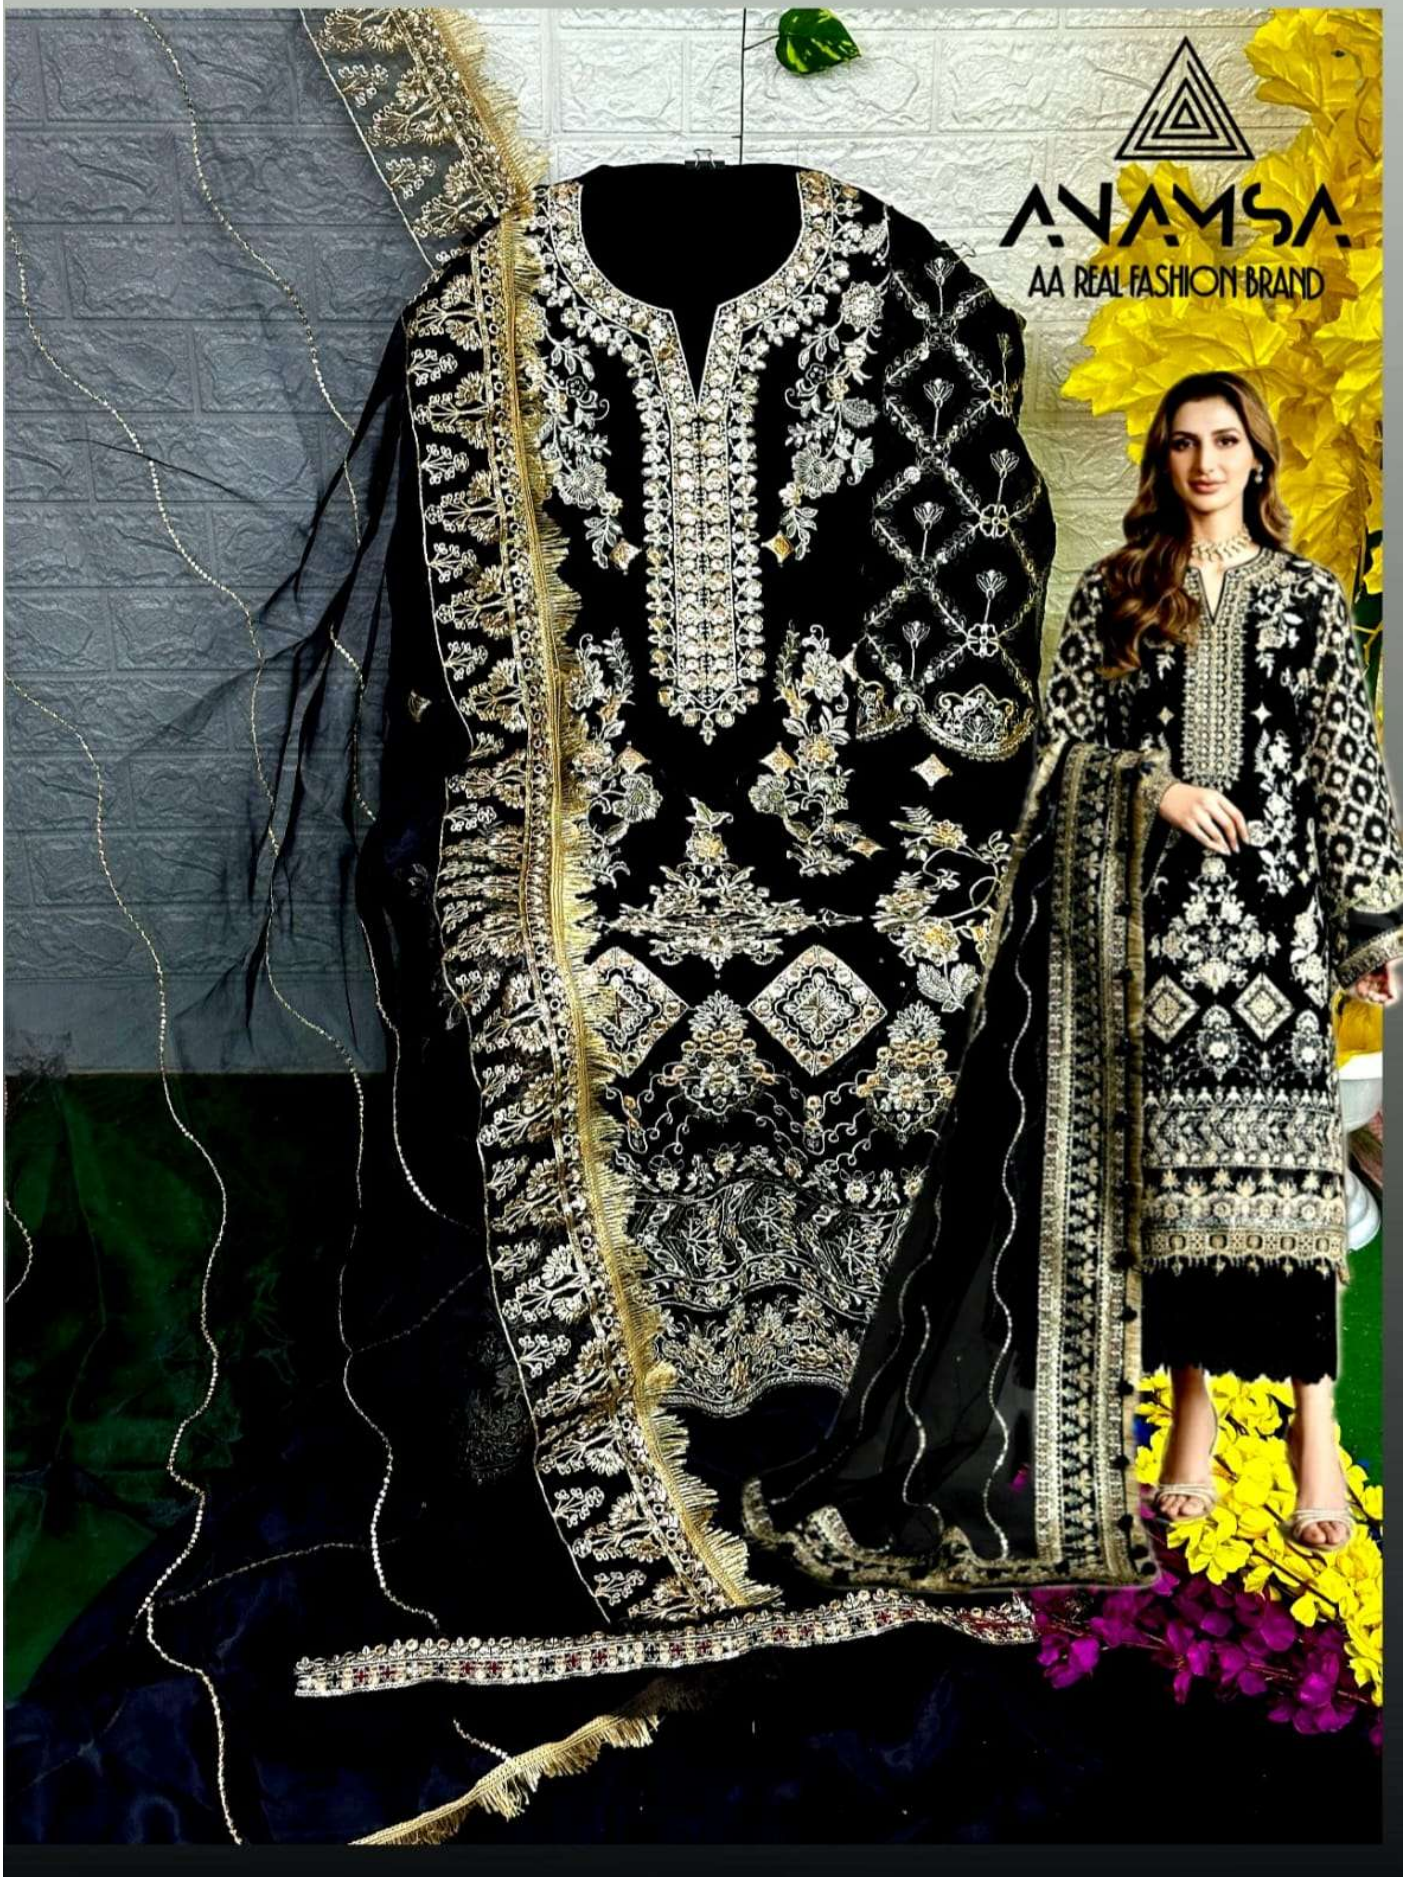

ANAMSA
HIT BEAUTIFUL COLOURS

TOP- PURE FOX GEORGETTE WITH HEAVY EMBROIDERY AND SEQUENCE WORK
BOTTOM/INNER- DULL SHANTOON
DUPATTA- PURE ORGANZA FANCY DUPATTA AND HEAVY EMBROIDERY

7773
D.No:-401 A

ANAMSA
AA REAL FASHION BRAND

TOP- PURE FOX GEORGETTE WITH HEAVY EMBROIDERY AND SEQUENCE WORK
BOTTOM/INNER- DULL SHANTOON
DUPATTA- PURE ORGANZA FANCY DUPATTA AND HEAVY EMBROIDERY

7773
D.No:-401 B

ANAMSA
AA REAL FASHION BRAND

TOP- PURE FOX GEORGETTE WITH HEAVY EMBROIDERY AND SEQUENCE WORK
BOTTOM/INNER- DULL SHANTOON
DUPATTA- PURE ORGANZA FANCY DUPATTA AND HEAVY EMBROIDERY

7773
D.No:-401 C

ANAMSA
AA REAL FASHION BRAND

TOP- PURE FOX GEORGETTE WITH HEAVY EMBROIDERY AND SEQUENCE WORK
BOTTOM/INNER- DULL SHANTOON
DUPATTA- PURE ORGANZA FANCY DUPATTA AND HEAVY EMBROIDERY

7773
D.No:-401 D

ANAMSA

AA REAL FASHION BRAND

ANAMSA
HIT BEAUTIFUL COLOURS

TOP-PURE GEORGETTE WITH HEAVY EMBROIDERY AND SEQUENCE WORK
BOTTOM-INNER-DULL SHANTOON
DUPATTA- PURE GEORGETTE FANCY DUPATTA AND HEAVY EMBROIDERY

7773
D.No:-401 A