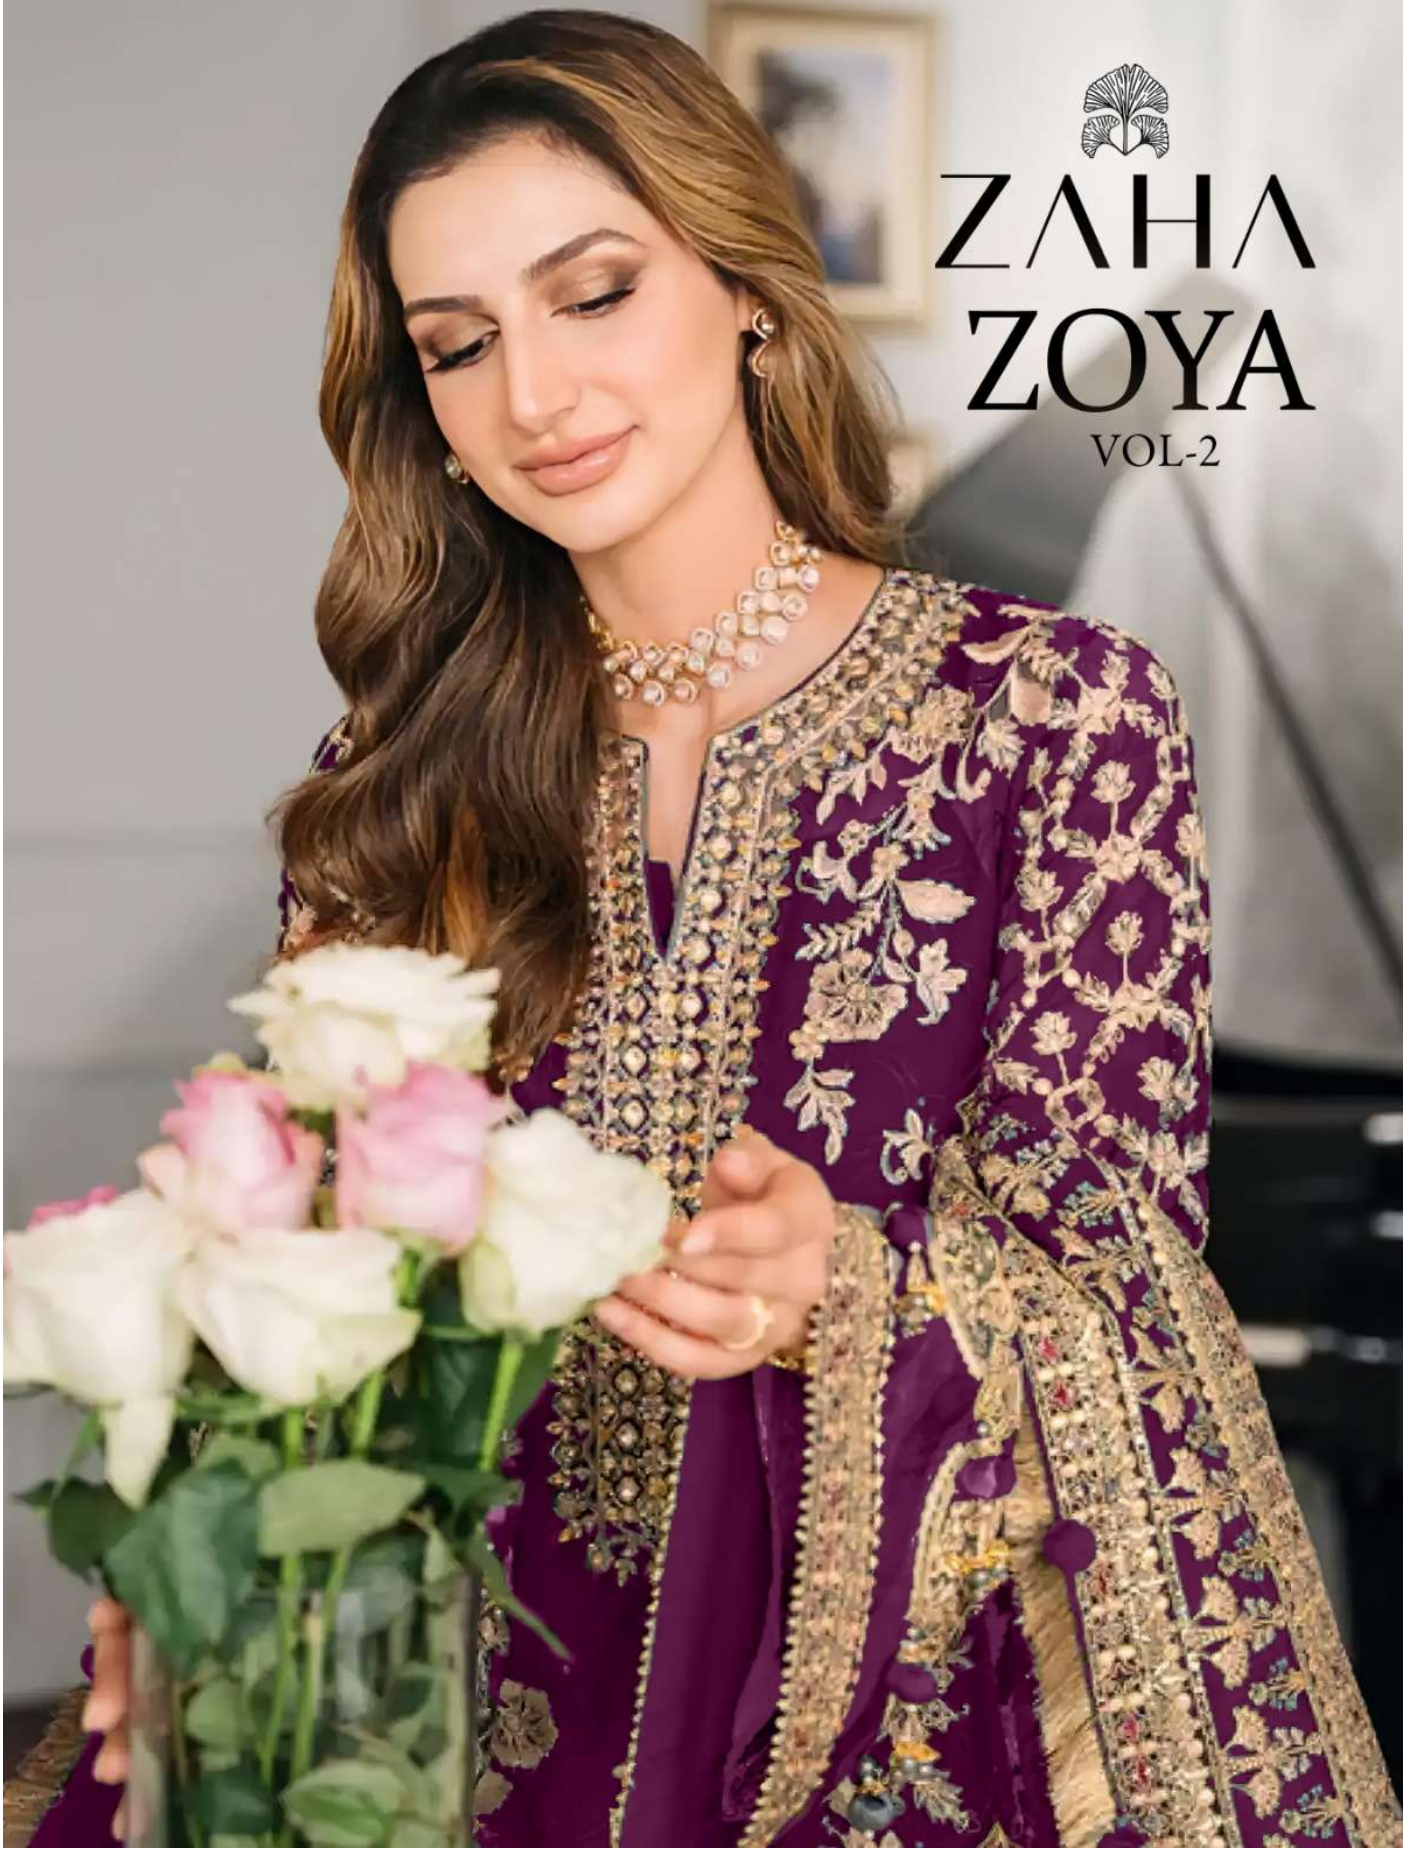

ZAHA ZOYA

VOL-2

ZOYA

VOL-2

TOP Faux Georgette
with Embroidery

ZAHA

BOTTOM-INNER Dull Santoon

D.No.10287-A

DUPATTA Faux Georgette
with Embroidery

ZOYA
Faux Georgette
with Embroidery
TOP
BOTTOM

ZOYA

VOL-2

TOP Faux Georgette
with Embroidery

ZAHA

BOTTOM-INNER Dull Santoon

D.No.10287-D

DUPATTA Faux Georgette
with Embroidery

ZOYA
VOL-2

TOP Faux Georgette
with Embroidery

ZAHA

BOTTOM-INNER Dull Santoon

D.No.10287-C

DUPATTA Faux Georgette
with Embroidery

A
801
028 C
Pa

ZOYA

VOL-2

TOP Faux Georgette
with Embroidery

ZAHA

BOTTOM-INNER Dull Santoon

D.No.10287-B

DUPATTA Faux Georgette
with Embroidery

ZAHA