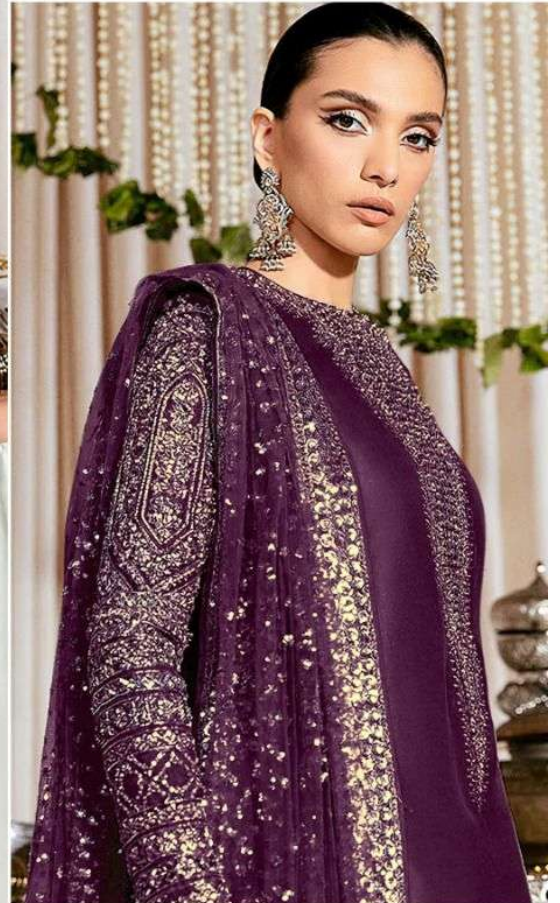

TOP

Fox Georgette
with Embroidery

BOTTOM-INNER
Dull santoon

DUPATTA

Fox Georgette
with Embroidery

ALK[®]
AL KHUSHBU[®]
FIZA VOL-1

ALK D.No.4084-F

TOP