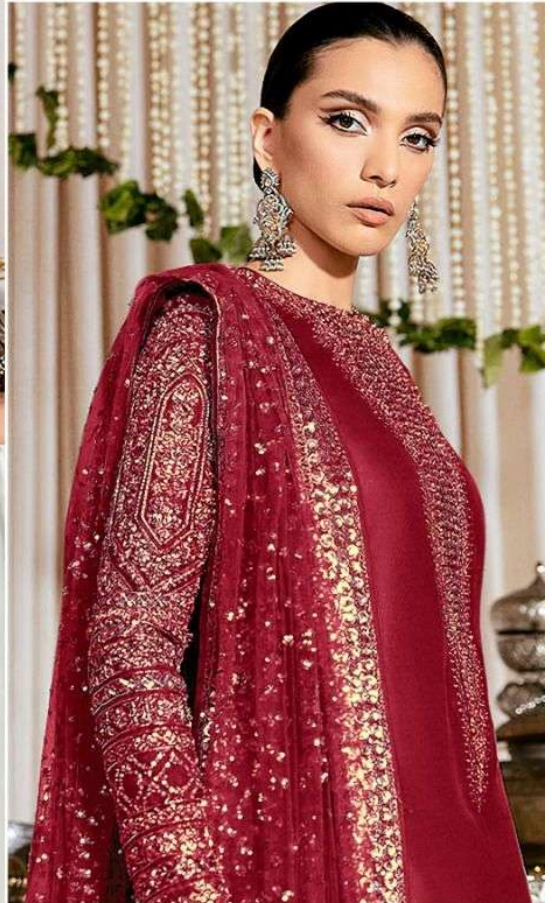

ALK[®]

AL KHUSHBU[®]

FIZA VOL-1

ALK[®]
AL KHUSHBU[®]
FIZA VOL-1

ALK D.No.4084-D

TOP

Fox Georgette
with Embroidery

BOTTOM-INNER

Dull santoon

DUPATTA

Fox Georgette
with Embroidery

AL-KHUSH
FIZA VOI

ALK D.No.408

TOP
Fox Georgette
with Embroidery

BOTTOM-INNER
Dull santoon

DUPATTA
Fox Georgette
with Embroidery

ALK[®]
AL KHUSHBU[®]
FIZA VOL-1

ALK D.No.4084-E

TOP

Fox Georgette
with Embroidery

BOTTOM-INNER

Dull santoon

DUPATTA

Fox Georgette
with Embroidery