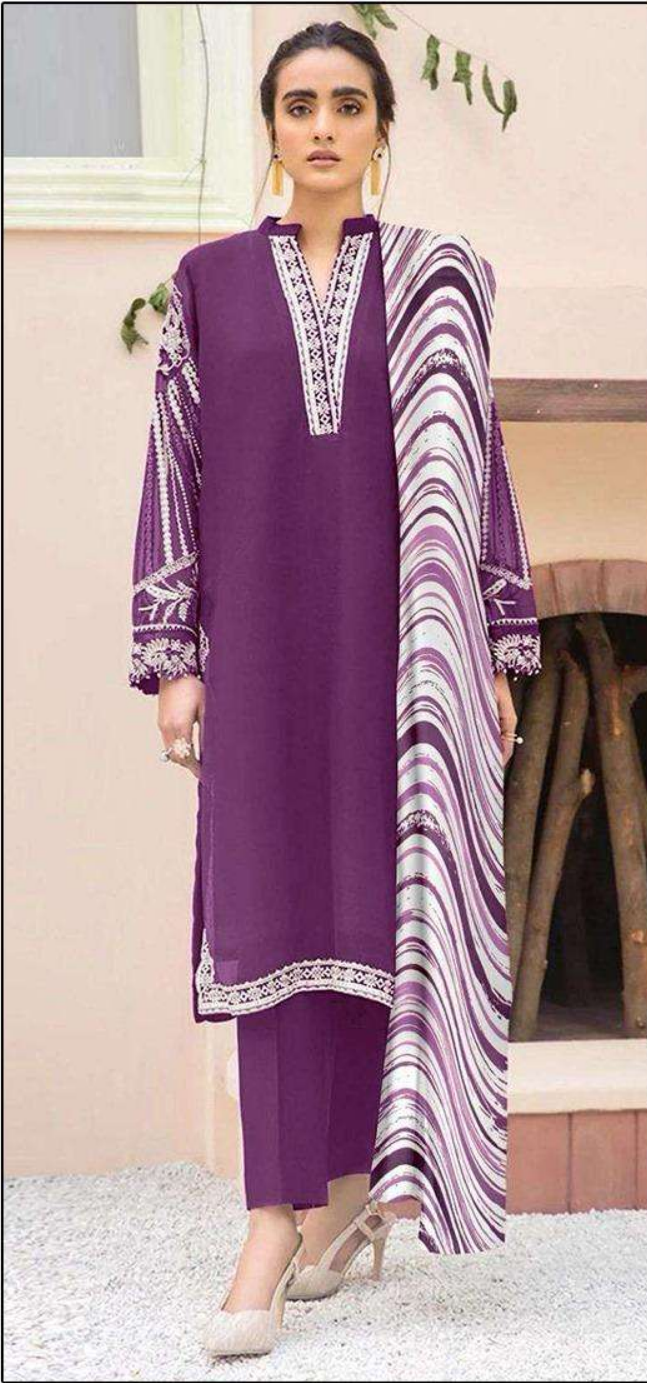

HF-36 C

HOOR TEX

CARE INSTRUCTIONS

DRY CLEAN RECOMMENDED
DO NOT USE ANY TYPE OF BLEACH OR STAIN REMOVING CHEMICALS
DO NOT OVER EXPOSE DAMP FABRIC TO STRONG SUNLIGHT
IRON AT MODERATE TEMPERATURE