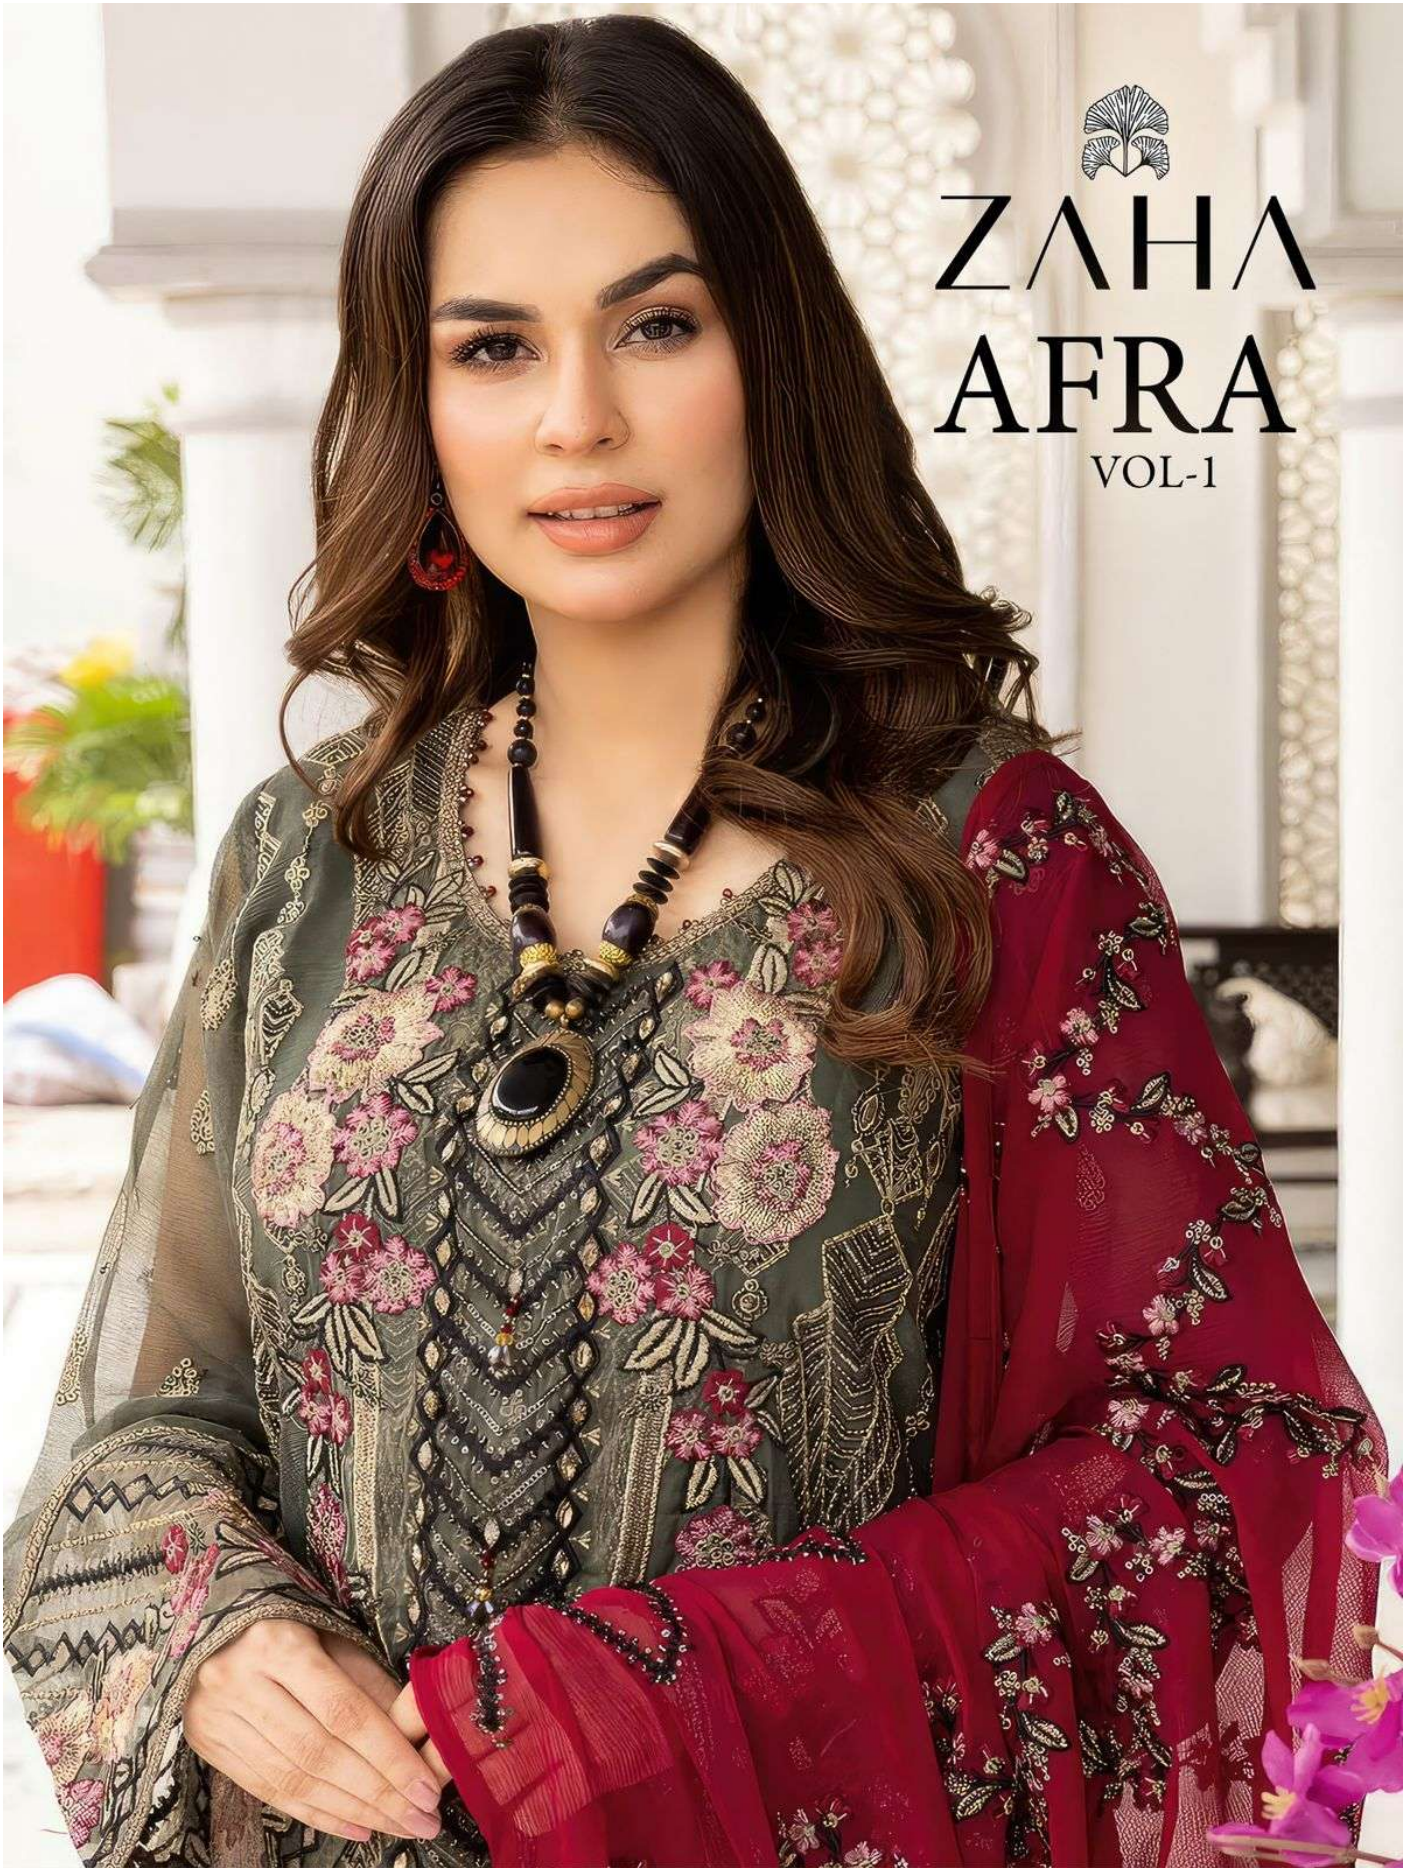

ZAHA AFRA

VOL-1

AFRA

TOP
VOL-1
Faux Georgette
with Embroidery

ZAHA

BOTTOM-INNER Dull Santoon

D.No.10285

DUPATTA Nazmin Chiffon
with Embroidery

AFRA

VOL-1
TOP Faux Georgette
with Embroidery

ZAHA

BOTTOM-INNER Dull Santoon

D.No.10284

DUPATTA Nazmin Chiffon
with Embroidery

AFRA

VOL-1
TOP Faux Georgette
with Embroidery

ZAHA

BOTTOM-INNER Dull Santoon

D.No.10286

DUPATTA Nazmin Chiffon
with Embroidery

AFRA

VOL-1

ZAHA

TOP Faux Georgette with Embroidery

BOTTOM-INNER Dull santoon

DUPATTA Nazmin with Embroidery

10284

10285

10286