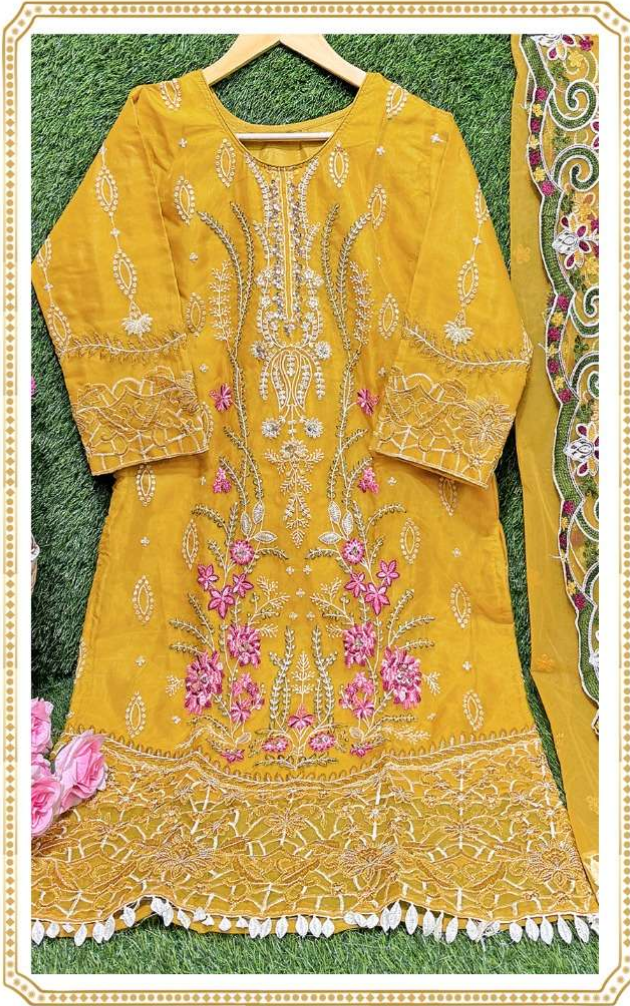

READYMAD
COLLECTION

#R-1095-I
हल्दी-मेंहदी