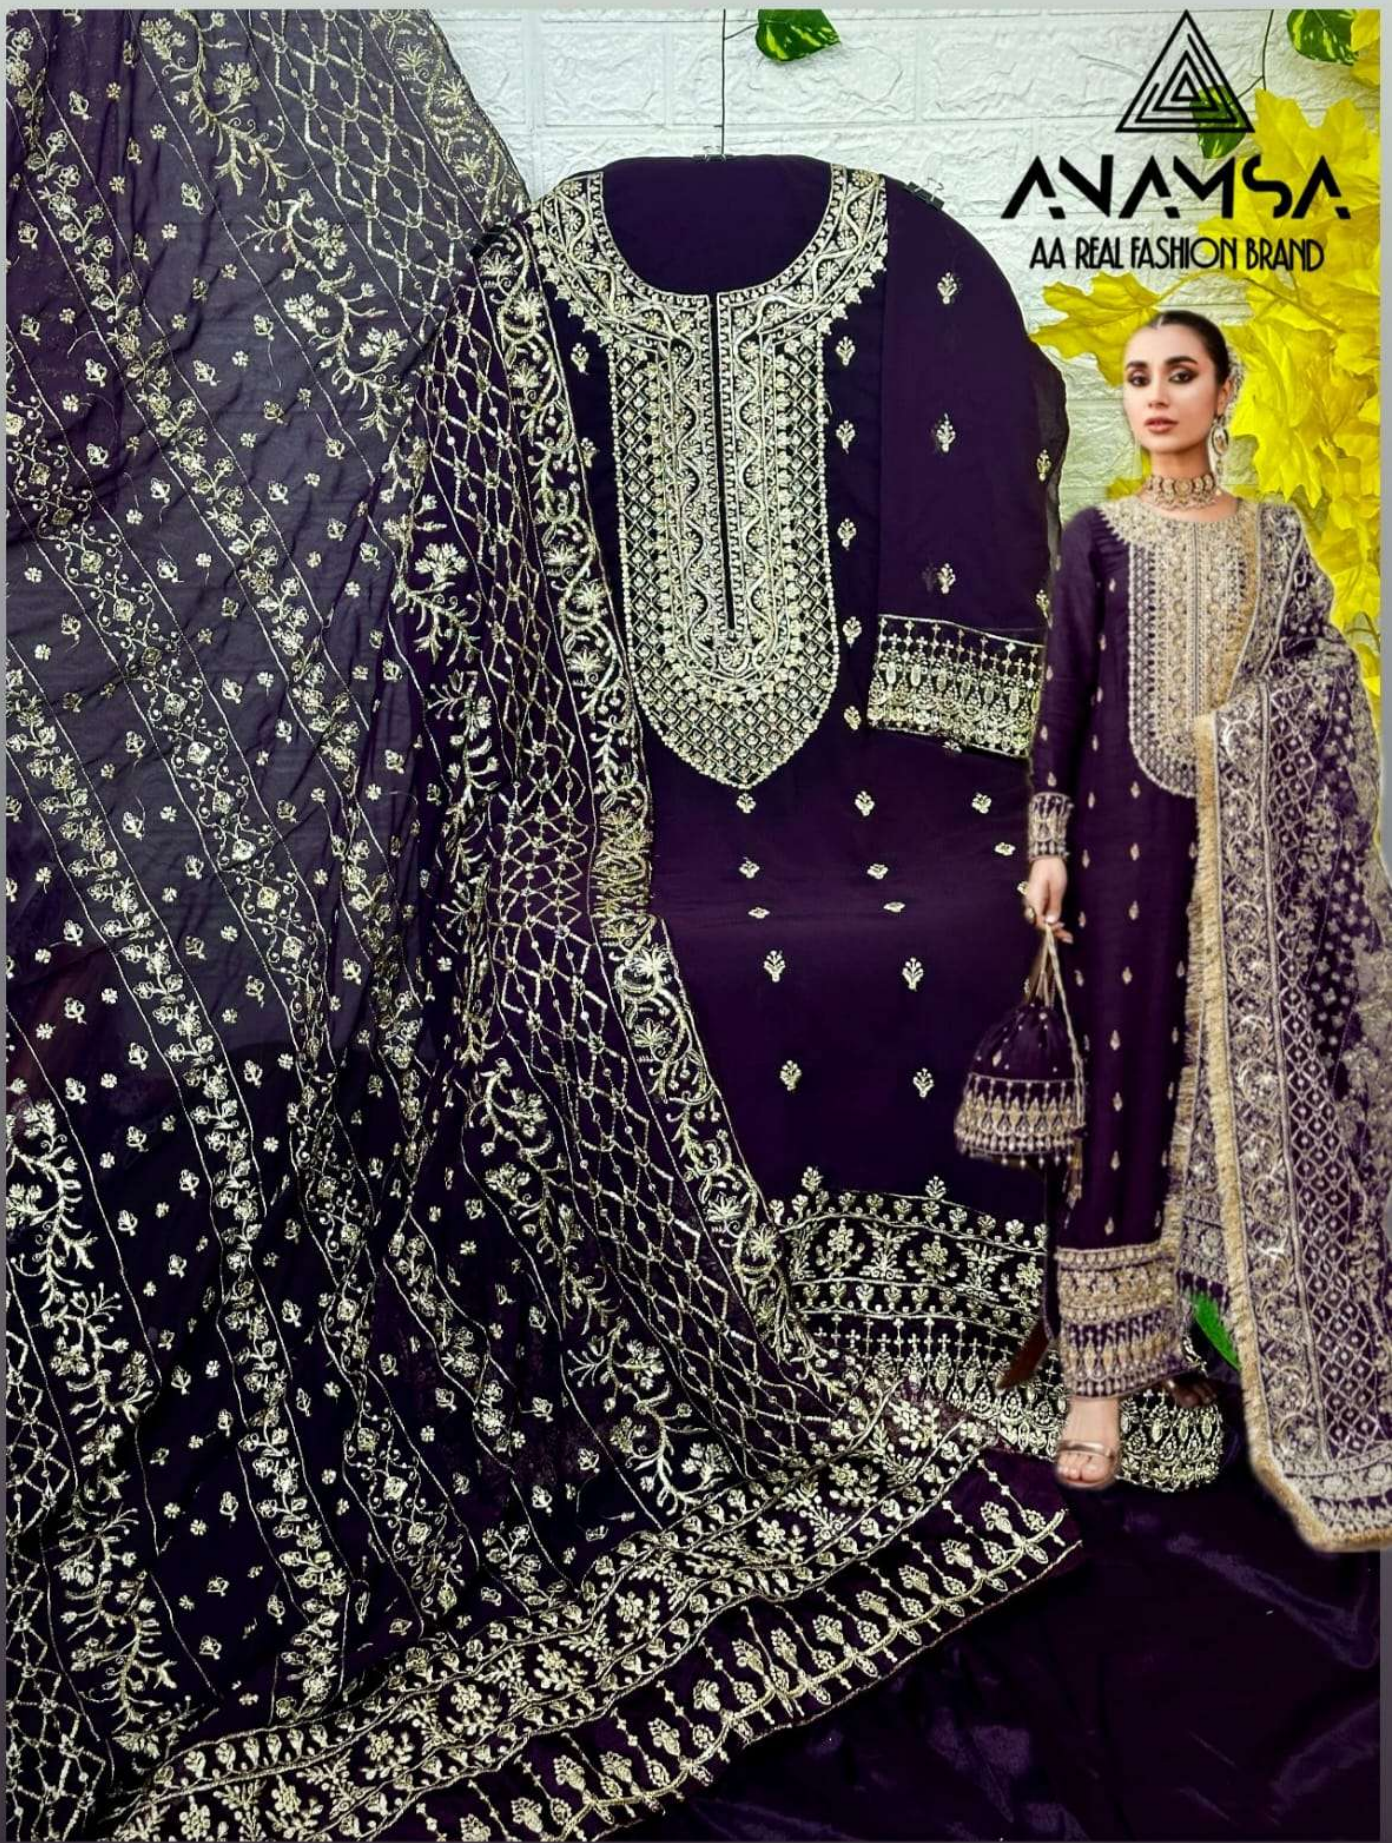

**ANAMSA**<sup>TM</sup>  
AA REAL FASHION BRAND

**ANAMSA**  
HIT BEAUTIFUL COLOURS

TOP- PURE FOX GEORGETTE WITH HEAVY EMBROIDERY AND SEQUENCE WORK  
BOTTOM/INNER- DULL SHANTOON  
DUPATTA- PURE FOX GEORGETTE FANCY DUPATTA AND HEAVY EMBROIDERY

7773  
D.No:-294 A

**ANAMSA**  
AA REAL FASHION BRAND

**TOP- PURE FOX GEORGETTE WITH HEAVY EMBROIDERY AND SEQUENCE WORK**  
**BOTTOM/INNER- DULL SHANTOON**  
**DUPATTA- PURE FOX GEORGETTE FANCY DUPATTA AND HEAVY EMBROIDERY**

7773  
D.No:-294 B

**ANAMSA**  
AA REAL FASHION BRAND

**TOP- PURE FOX GEORGETTE WITH HEAVY EMBROIDERY AND SEQUENCE WORK**  
**BOTTOM/INNER- DULL SHANTOON**  
**DUPATTA- PURE FOX GEORGETTE FANCY DUPATTA AND HEAVY EMBROIDERY**

7773  
D.No:-294 C

**ANAMSA**  
AA REAL FASHION BRAND

**TOP- PURE FOX GEORGETTE WITH HEAVY EMBROIDERY AND SEQUENCE WORK**  
**BOTTOM/INNER- DULL SHANTOON**  
**DUPATTA- PURE FOX GEORGETTE FANCY DUPATTA AND HEAVY EMBROIDERY**