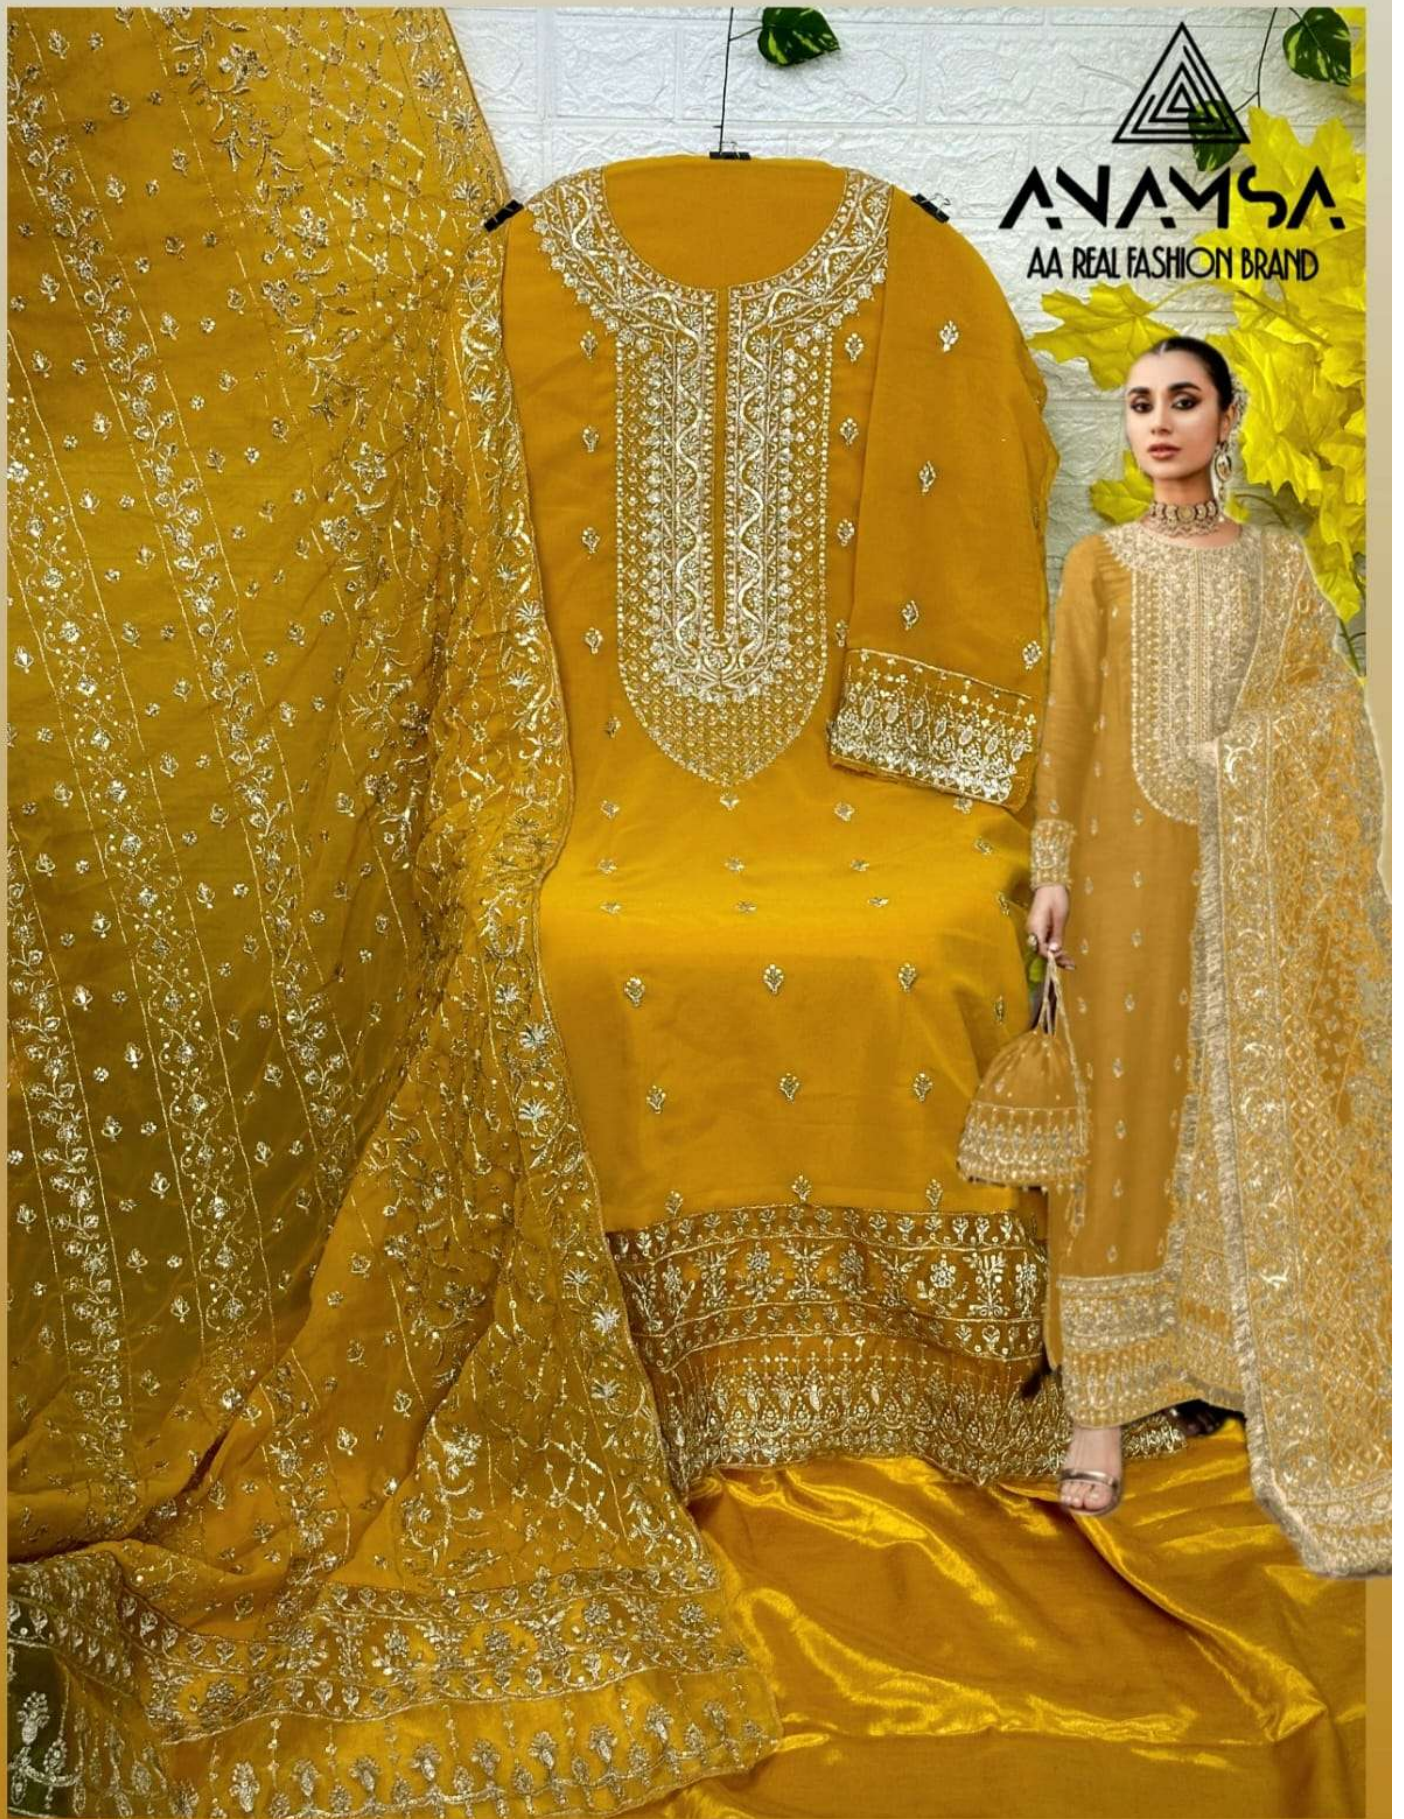

**ANAMSA**<sup>TM</sup>  
AA REAL FASHION BRAND

**ANAMSA**  
HIT BEAUTIFUL COLOURS

TOP- PURE FOX GEORGETTE WITH HEAVY EMBROIDERY AND SEQUENCE WORK  
BOTTOM/INNER- DULL SHANTOON  
DUPATTA- PURE FOX GEORGETTE FANCY DUPATTA AND HEAVY EMBROIDERY

7773  
D.No:-294 A

**ANAMSA**  
AA REAL FASHION BRAND

**TOP- PURE FOX GEORGETTE WITH HEAVY EMBROIDERY AND SEQUENCE WORK**  
**BOTTOM/INNER- DULL SHANTOON**  
**DUPATTA- PURE FOX GEORGETTE FANCY DUPATTA AND HEAVY EMBROIDERY**

7773  
D.No:-294 B

**ANAMSA**  
AA REAL FASHION BRAND

**TOP- PURE FOX GEORGETTE WITH HEAVY EMBROIDERY AND SEQUENCE WORK**  
**BOTTOM/INNER- DULL SHANTOON**  
**DUPATTA- PURE FOX GEORGETTE FANCY DUPATTA AND HEAVY EMBROIDERY**

**7773**  
**D.No:-294 D**

**ANAMSA**  
AA REAL FASHION BRAND

**ANAMSA**  
HIT BEAUTIFUL COLOURS

TOP- PURE FOX GEORGETTE WITH HEAVY EMBROIDERY AND SEQUENCE WORK  
BOTTOM/INNER- DULL SHANTOON  
DUPATTA- PURE FOX GEORGETTE FANCY DUPATTA AND HEAVY EMBROIDERY