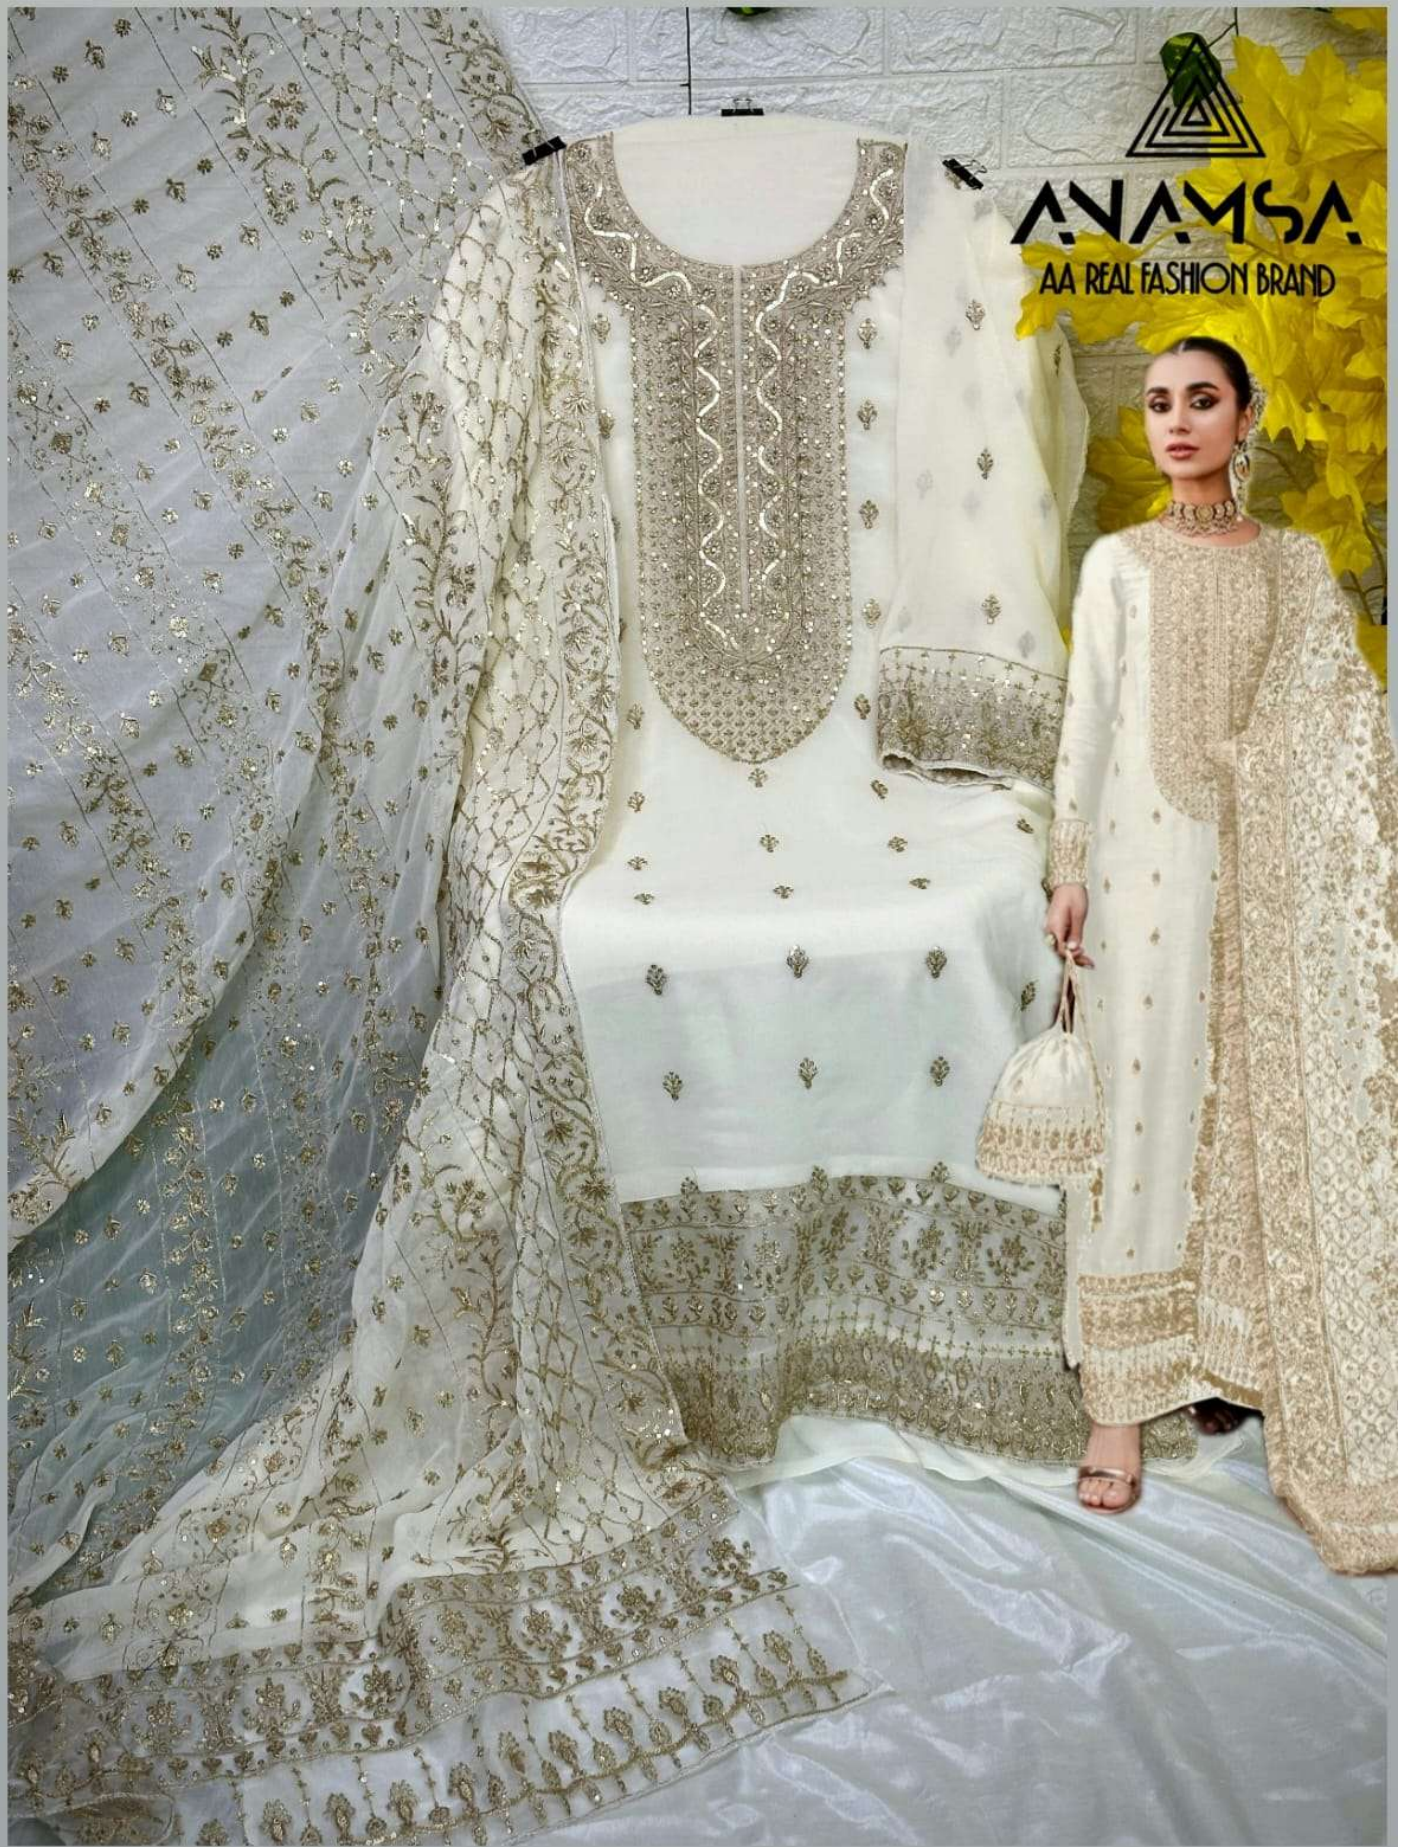

**ANAMSA**<sup>TM</sup>  
AA REAL FASHION BRAND

**ANAMSA**  
HIT BEAUTIFUL COLOURS

TOP- PURE FOX GEORGETTE WITH HEAVY EMBROIDERY AND SEQUENCE WORK  
BOTTOM/INNER- DULL SHANTOON  
DUPATTA- PURE FOX GEORGETTE FANCY DUPATTA AND HEAVY EMBROIDERY

7773  
D.No:-294 A

**ANAMSA**  
AA REAL FASHION BRAND

**TOP- PURE FOX GEORGETTE WITH HEAVY EMBROIDERY AND SEQUENCE WORK**  
**BOTTOM/INNER- DULL SHANTOON**  
**DUPATTA- PURE FOX GEORGETTE FANCY DUPATTA AND HEAVY EMBROIDERY**

7773  
D.No:-294 C

**ANAMSA**  
AA REAL FASHION BRAND

**TOP- PURE FOX GEORGETTE WITH HEAVY EMBROIDERY AND SEQUENCE WORK**  
**BOTTOM/INNER- DULL SHANTOON**  
**DUPATTA- PURE FOX GEORGETTE FANCY DUPATTA AND HEAVY EMBROIDERY**

**7773**  
**D.No:-294 D**

**ANAMSA**  
AA REAL FASHION BRAND

**ANAMSA**  
HIT BEAUTIFUL COLOURS

TOP- PURE FOX GEORGETTE WITH HEAVY EMBROIDERY AND SEQUENCE WORK  
BOTTOM/INNER- DULL SHANTOON  
DUPATTA- PURE FOX GEORGETTE FANCY DUPATTA AND HEAVY EMBROIDERY