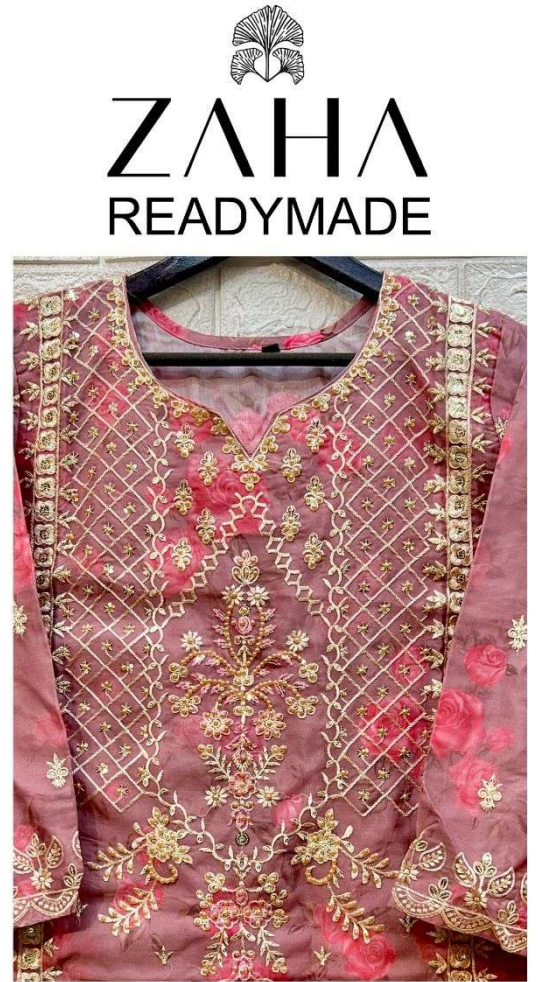

ZAHA
READYMADE

D.No.10284-A

SIZE-XXL

TOP-

PURE ORGANZA WITH
HEAVY EMBROIDERY

**BOTTOM
INNER -**

Silk Sticth

DUPATTA-

ORGANZA WITH
HEAVY EMBROIDERY

ZAHA
READYMADE

D.No.10284-D

SIZE-XXL

TOP-	PURE ORGANZA WITH HEAVY EMBROIDERY
BOTTOM INNER -	Silk Sticth
DUPATTA-	ORGANZA WITH HEAVY EMBROIDERY

ZAHA
READYMADE

D.No.10284-C

SIZE-XXL

TOP- PURE ORGANZA WITH
HEAVY EMBROIDERY

BOTTOM
INNER - Silk Sticth

DUPATTA- ORGANZA WITH
HEAVY EMBROIDERY

ZAHA
READYMADE

D.No.10284-B

SIZE-XXL

TOP- PURE ORGANZA WITH
HEAVY EMBROIDERY

**BOTTOM
INNER -** Silk Sticth

DUPATTA- ORGANZA WITH
HEAVY EMBROIDERY

ZAHA
READYMADE

TOP- PURE ORGANZA WITH HEAVY EMBROIDERY

BOTTOM /INNER- SILK STICHTH

DUPATTA- ORGANZA WITH HEAVY EMBROIDERY

D.No.10284-A

D.No.10284-B

D.No.10284-C