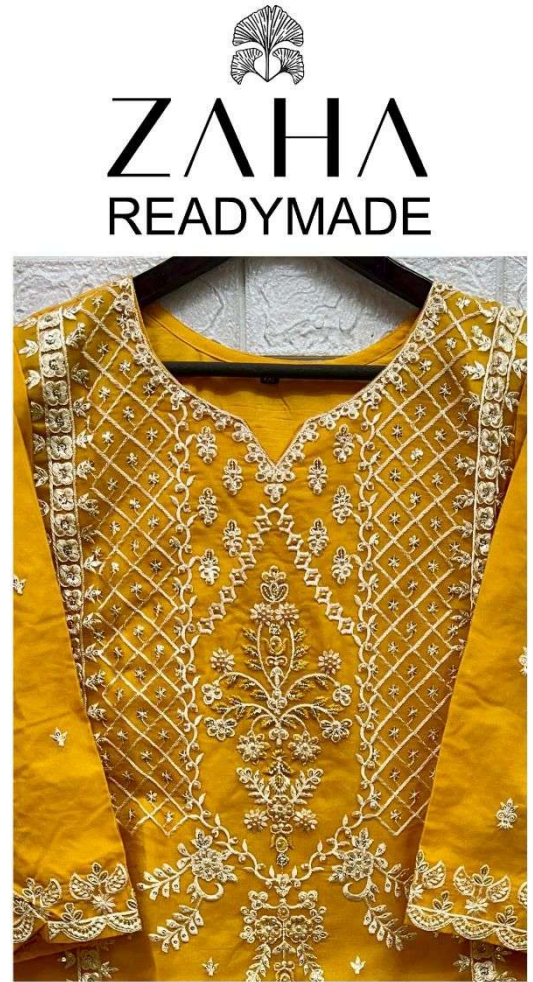

PURE ORGANZA WITH
HEAVY EMBROIDERY

**BOTTOM
INNER -**

Silk Sticth

DUPATTA-

ORGANZA WITH
HEAVY EMBROIDERY

ZAHA
READYMADE

D.No.10281-B

SIZE-XXL

TOP-	PURE ORGANZA WITH HEAVY EMBROIDERY
BOTTOM INNER -	Silk Sticth
DUPATTA-	ORGANZA WITH HEAVY EMBROIDERY

ZAHA
READYMADE

D.No.10281-C

SIZE-XXL

TOP- PURE ORGANZA WITH
HEAVY EMBROIDERY

BOTTOM
INNER - Silk Sticth