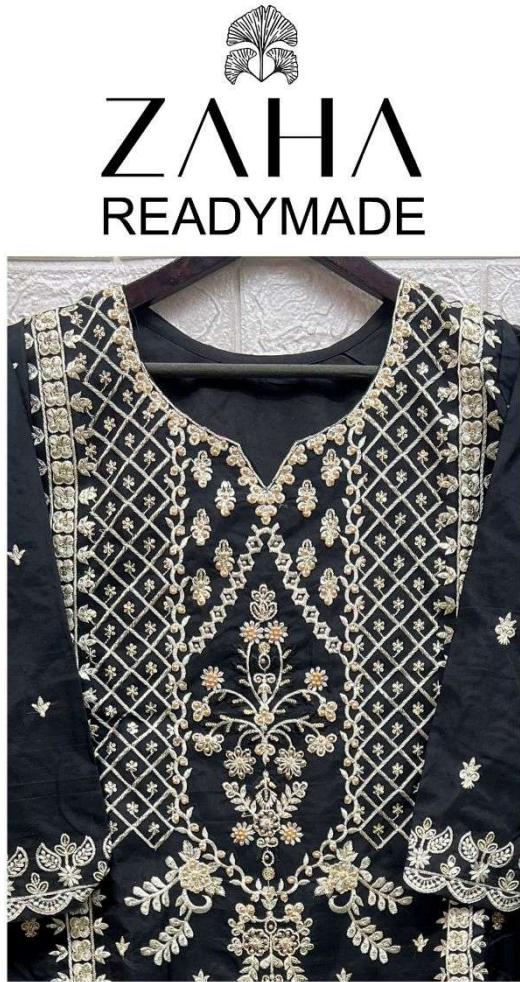

ZAHA
READYMADE

D.No.10281-A

SIZE-XXL

TOP-	PURE ORGANZA WITH HEAVY EMBROIDERY
BOTTOM INNER -	Silk Sticth
DUPATTA-	ORGANZA WITH HEAVY EMBROIDERY

ZAHA
READYMADE

D.No.10281-D

SIZE-XXL

TOP-

PURE ORGANZA WITH
HEAVY EMBROIDERY

**BOTTOM
INNER -**

Silk Sticth

DUPATTA-

ORGANZA WITH
HEAVY EMBROIDERY

ZAHA
READYMADE

D.No.10281-B

SIZE-XXL

TOP-	PURE ORGANZA WITH HEAVY EMBROIDERY
BOTTOM INNER -	Silk Sticth
DUPATTA-	ORGANZA WITH HEAVY EMBROIDERY

ZAHA
READYMADE

D.No.10281-C

SIZE-XXL

TOP- PURE ORGANZA WITH
HEAVY EMBROIDERY

BOTTOM
INNER - Silk Sticth

DUPATTA- ORGANZA WITH
HEAVY EMBROIDERY

ZAHA
READYMADE

TOP- PURE ORGANZA WITH HEAVY EMBROIDERY

BOTTOM /INNER- SILK STICHTH

DUPATTA- ORGANZA WITH HEAVY EMBROIDERY

D.No.10281-A

D.No.10281-B

D.No.10281-C