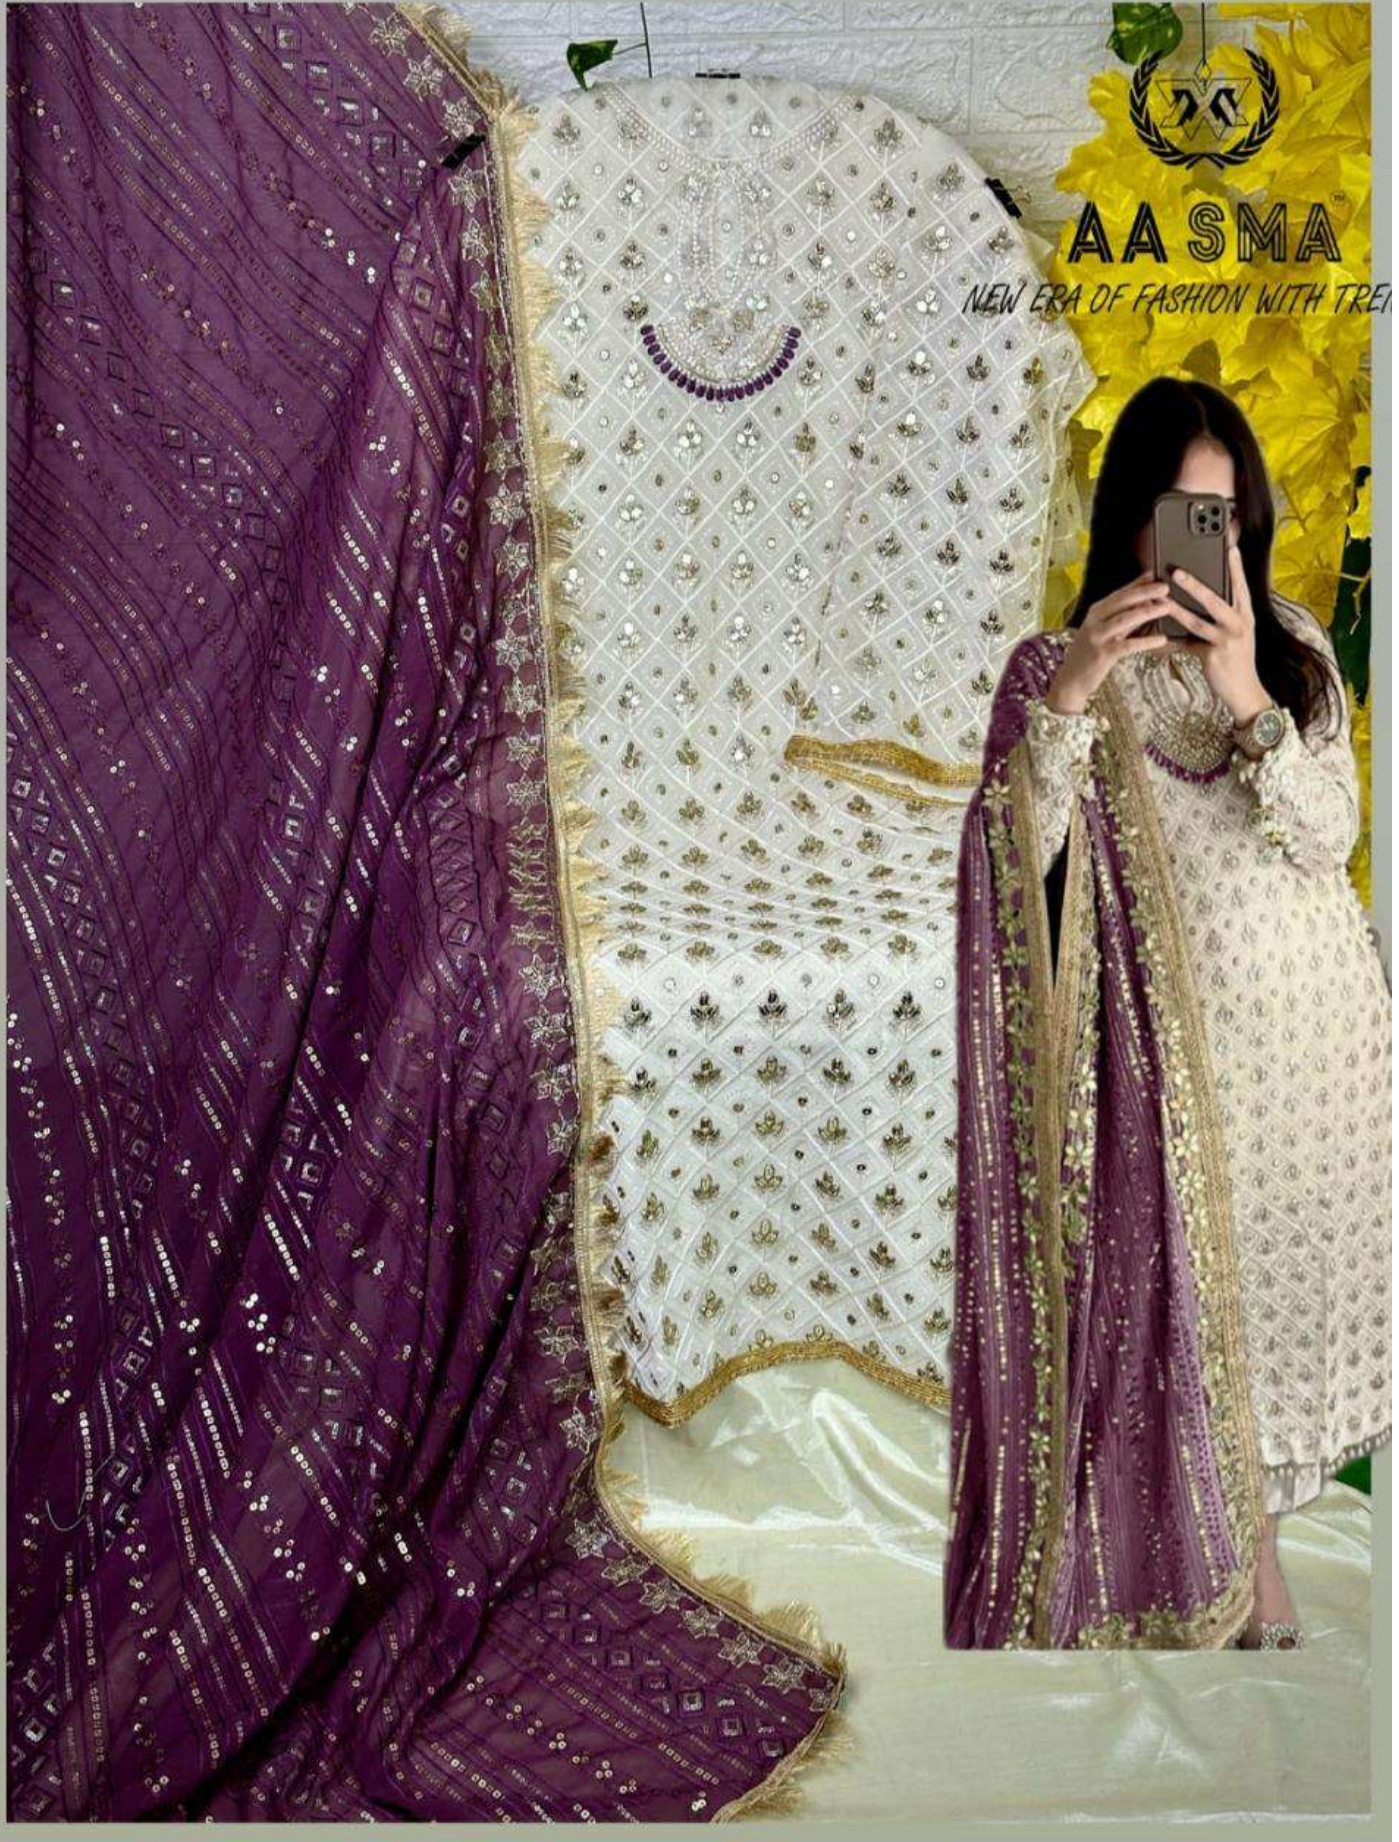

TOP- PURE FOX GEORGETTE WITH HEAVY EMBROIDERY AND SEQUENCE WORK

BOTTOM/INNER- DULL SHANTOON

DUPATTA- PURE FOX GEORGETTE FANCY DUPATTA AND HEAVY EMBROIDERY

7773

D.No:-208 D

AA SMA

NEW ERA OF FASHION WITH TREND