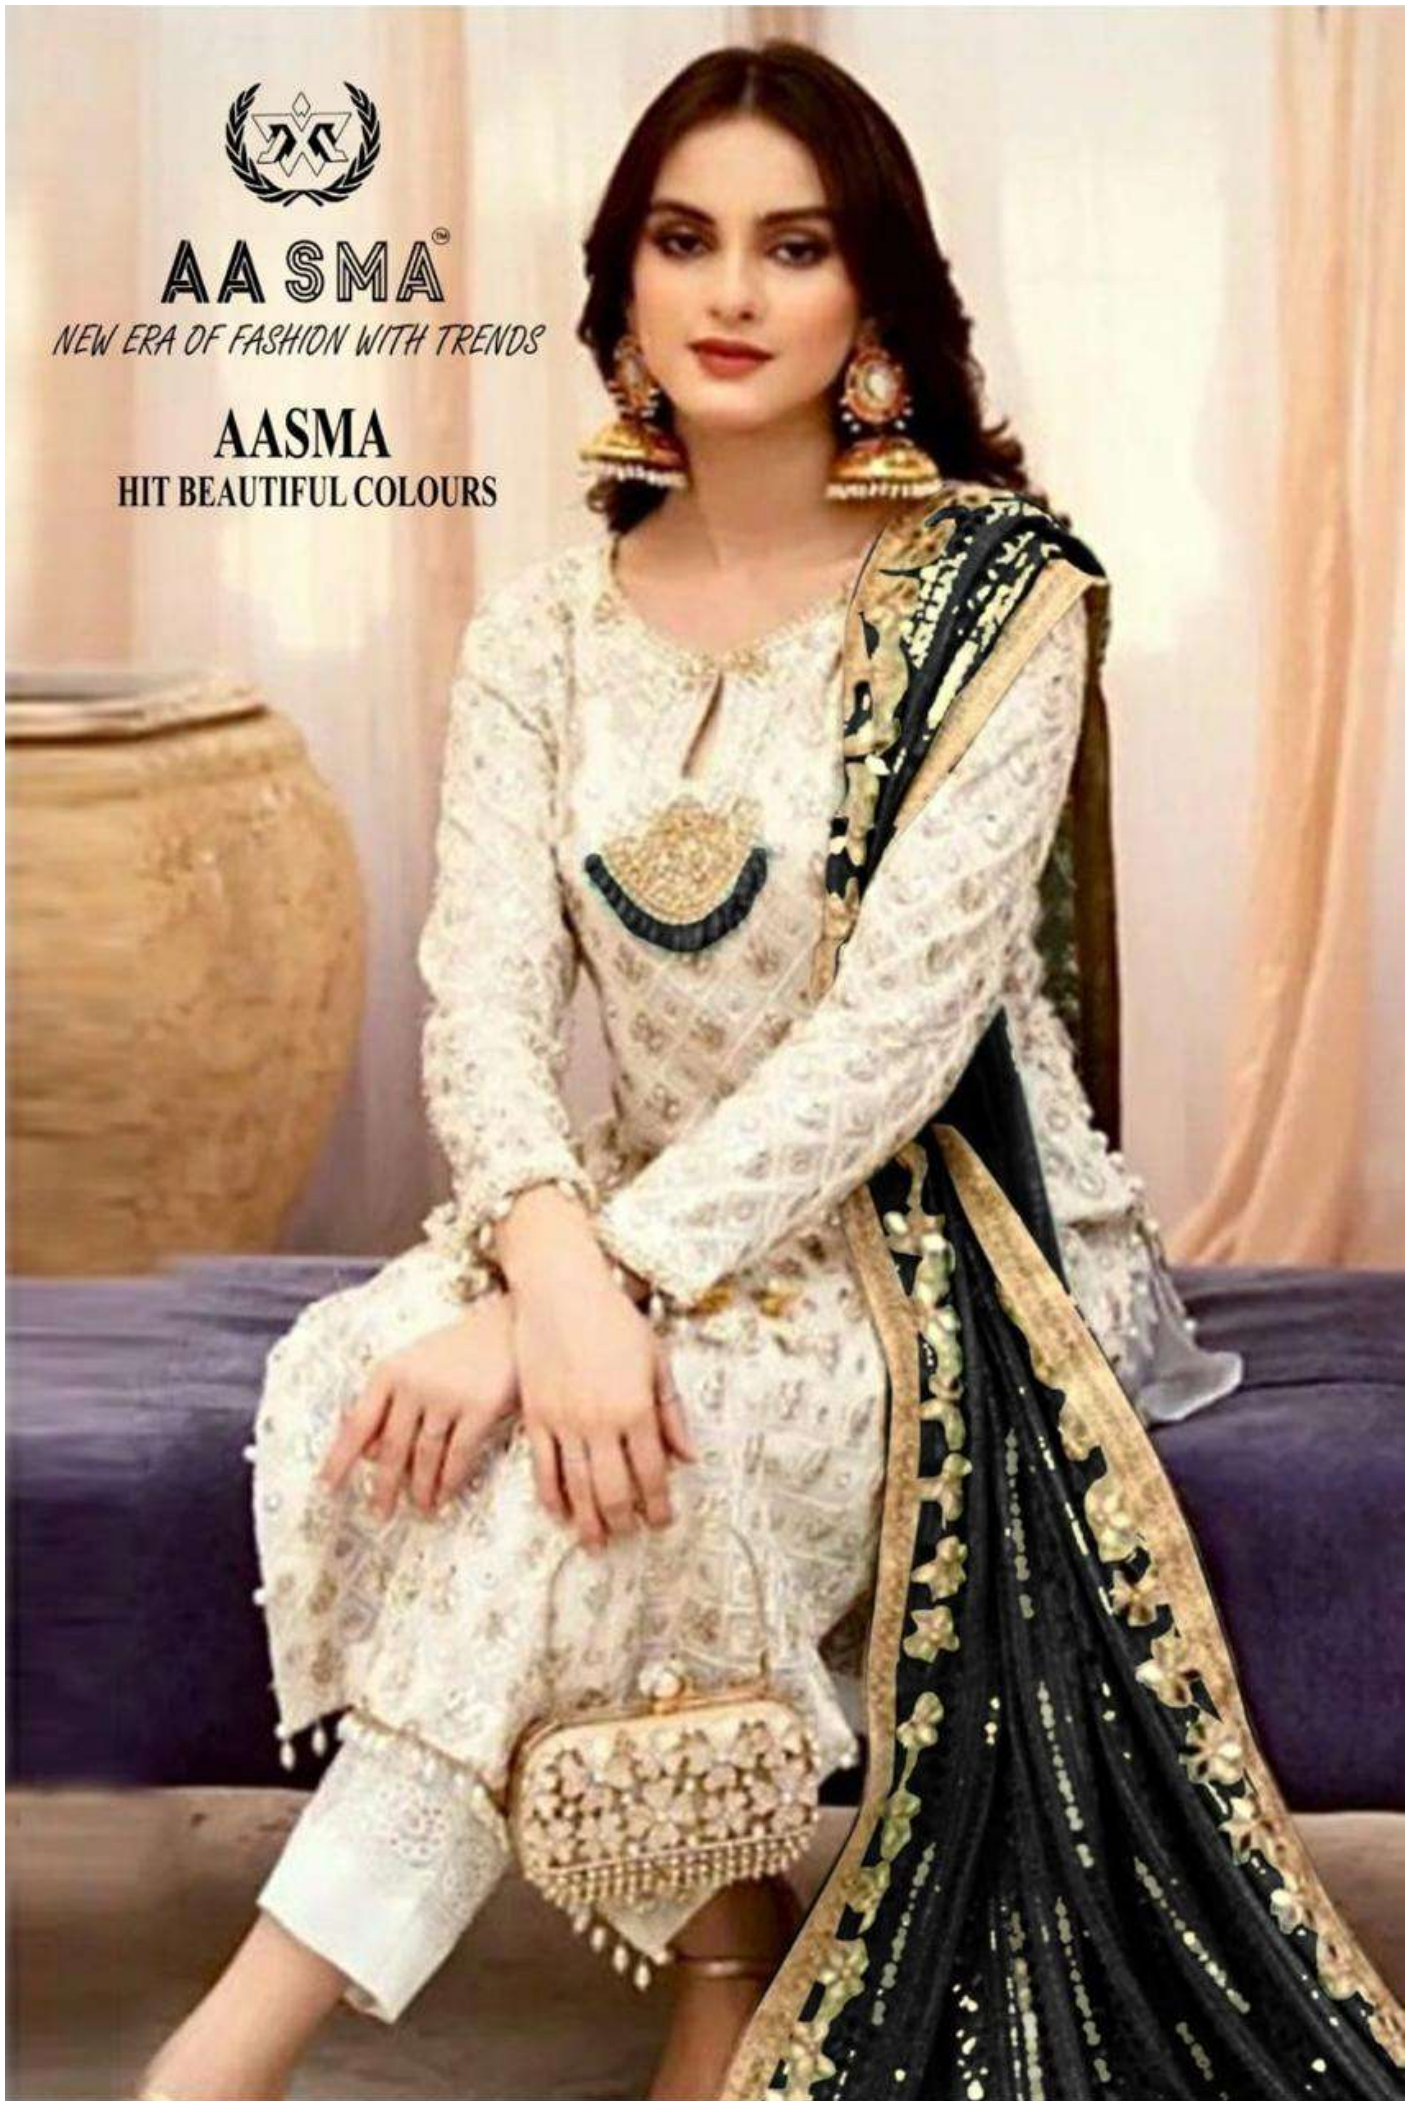

AASMA[®]

NEW ERA OF FASHION WITH TRENDS

AASMA
HIT BEAUTIFUL COLOURS

AA SMA

NEW ERA OF FASHION WITH TRENDS

TOP- PURE FOX GEORGETTE WITH HEAVY EMBROIDERY AND SEQUENCE WORK

BOTTOM/INNER- DULL SHANTOON

DUPATTA- PURE FOX GEORGETTE FANCY DUPATTA AND HEAVY EMBROIDERY

7773

D.No:-208 A

AA SMA

NEW ERA OF FASHION WITH TR

AA SMA

NEW ERA OF FASHION WITH TRENDS

TOP- PURE FOX GEORGETTE WITH HEAVY EMBROIDERY AND SEQUENCE WORK

BOTTOM/INNER- DULL SHANTOON