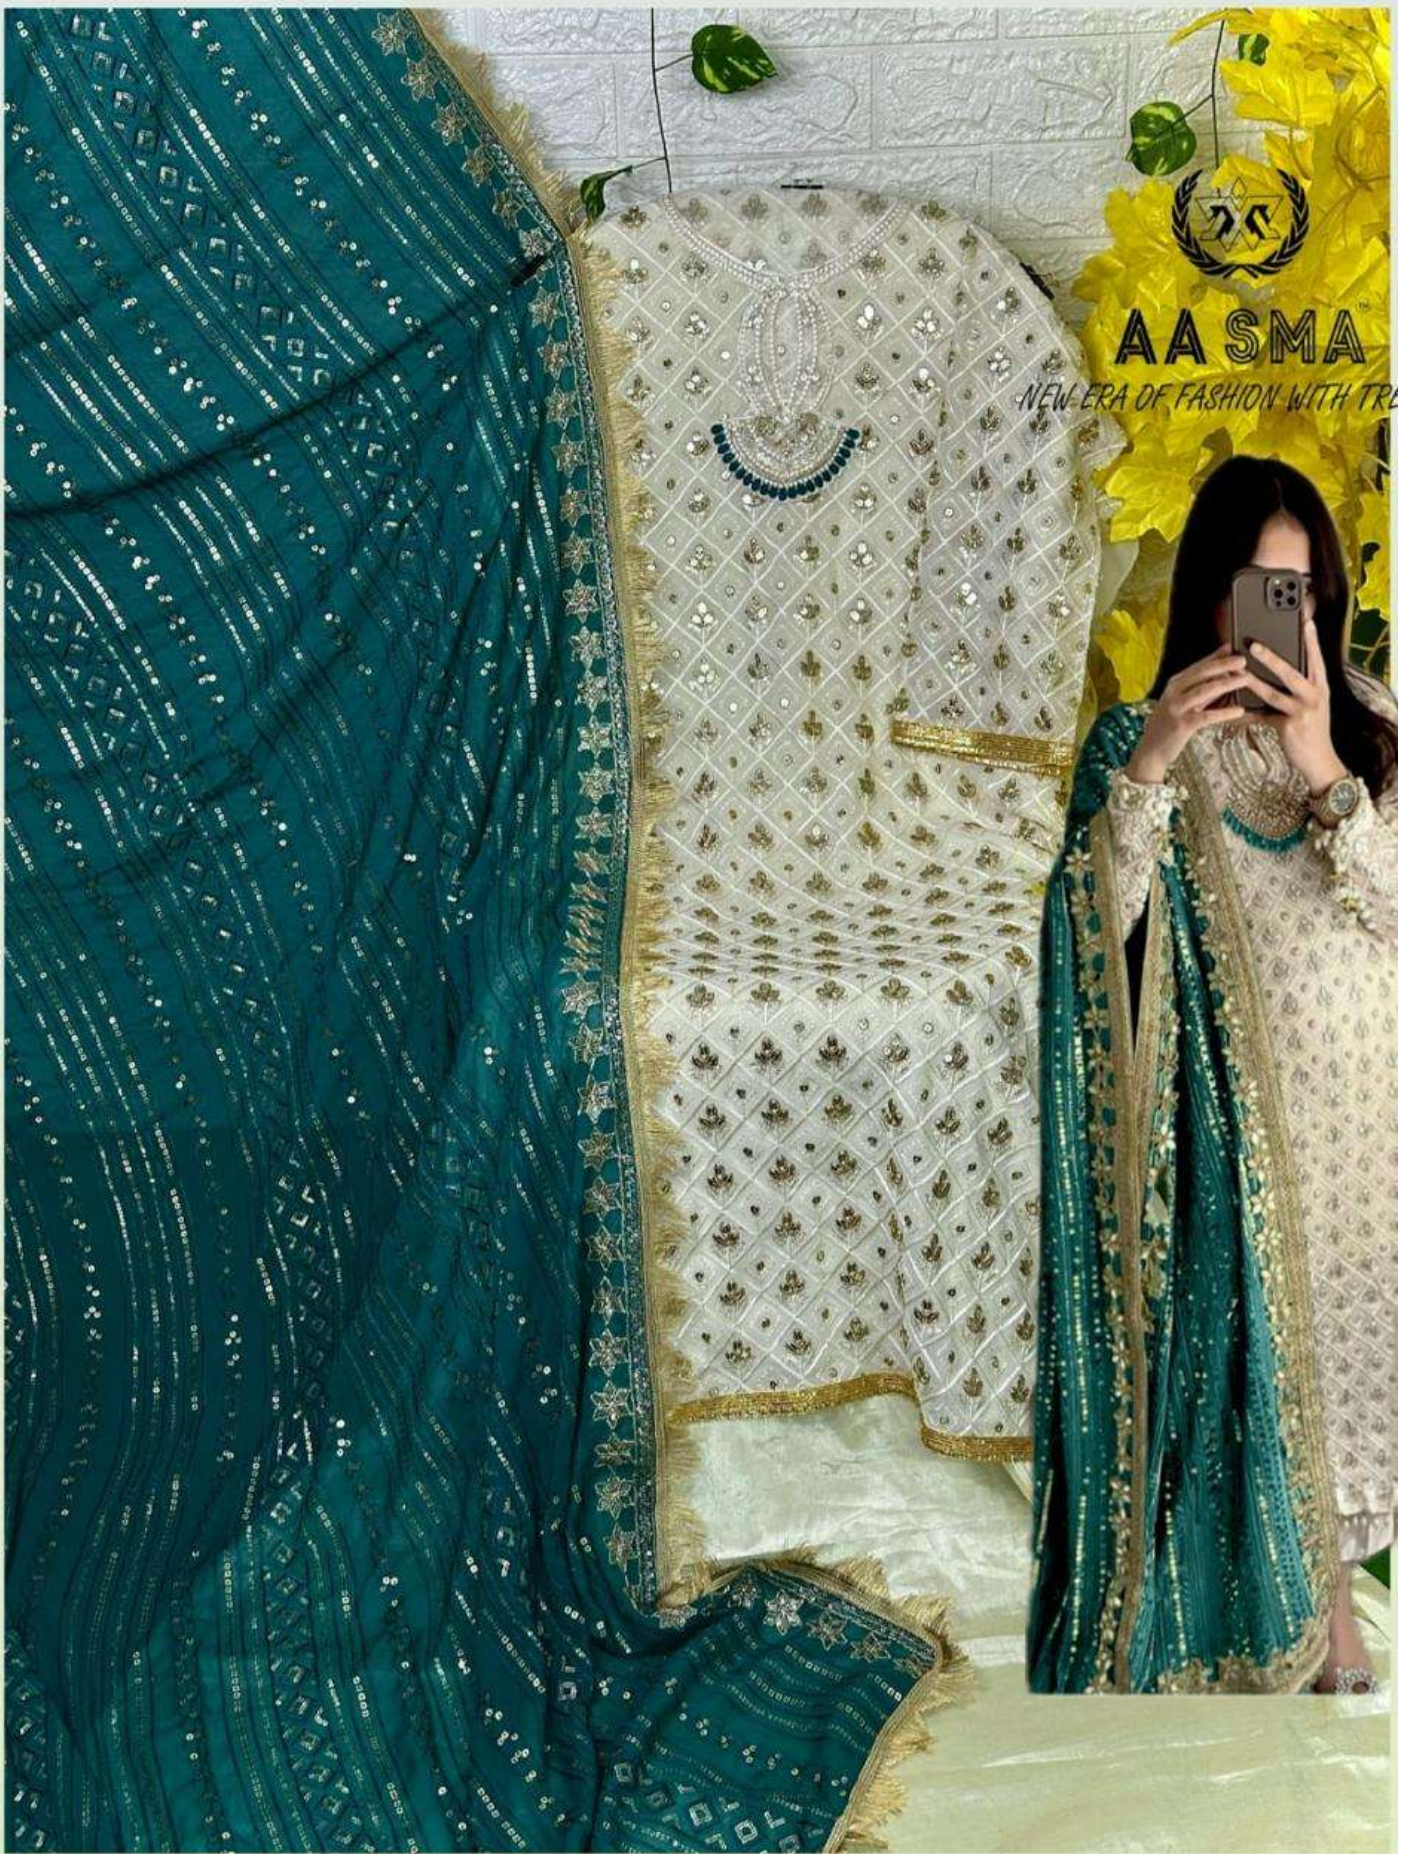

AASMA[®]

NEW ERA OF FASHION WITH TRENDS

AASMA
HIT BEAUTIFUL COLOURS

AA SMA

NEW ERA OF FASHION WITH TRENDS

TOP- PURE FOX GEORGETTE WITH HEAVY EMBROIDERY AND SEQUENCE WORK

BOTTOM/INNER- DULL SHANTOON

DUPATTA- PURE FOX GEORGETTE FANCY DUPATTA AND HEAVY EMBROIDERY

7773

D.No:-208 A

AA SMA

NEW ERA OF FASHION WITH TR

AA SMA

NEW ERA OF FASHION WITH TRENDS

TOP- PURE FOX GEORGETTE WITH HEAVY EMBROIDERY AND SEQUENCE WORK

BOTTOM/INNER- DULL SHANTOON

DUPATTA- PURE FOX GEORGETTE FANCY DUPATTA AND HEAVY EMBROIDERY

7773

D.No:-208 B

AA SMA

NEW ERA OF FASHION WITH TREND

AA SMA

NEW ERA OF FASHION WITH TRENDS

TOP- PURE FOX GEORGETTE WITH HEAVY EMBROIDERY AND SEQUENCE WORK

TOP- PURE FOX GEORGETTE WITH HEAVY EMBROIDERY AND SEQUENCE WORK

BOTTOM/INNER- DULL SHANTOON

DUPATTA- PURE FOX GEORGETTE FANCY DUPATTA AND HEAVY EMBROIDERY

7773

D.No:-208 D

AA SMA

NEW ERA OF FASHION WITH TREND