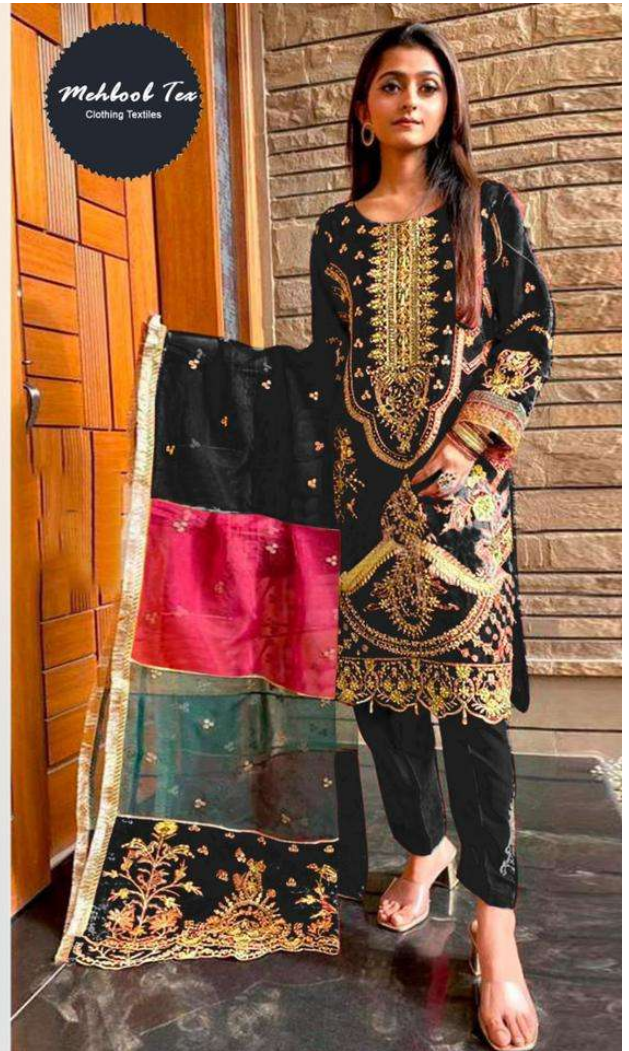

D.No.7773-F
MAGIC BLACK

TOP- ORGENZA WITH EMBROIDERY WITH KHATLI WORK
BOTTOM- DULL SANTOON
DUPATTA - ORGENZA EMBROIDERY WORK

Magic Maroon

D.No.7773-I
MAGIC MORPECH

TOP- ORGENZA WITH EMBROIDERY WITH KHATLI WORK
BOTTOM- DULL SANTOON
DUPATTA - ORGENZA EMBROIDERY WORK