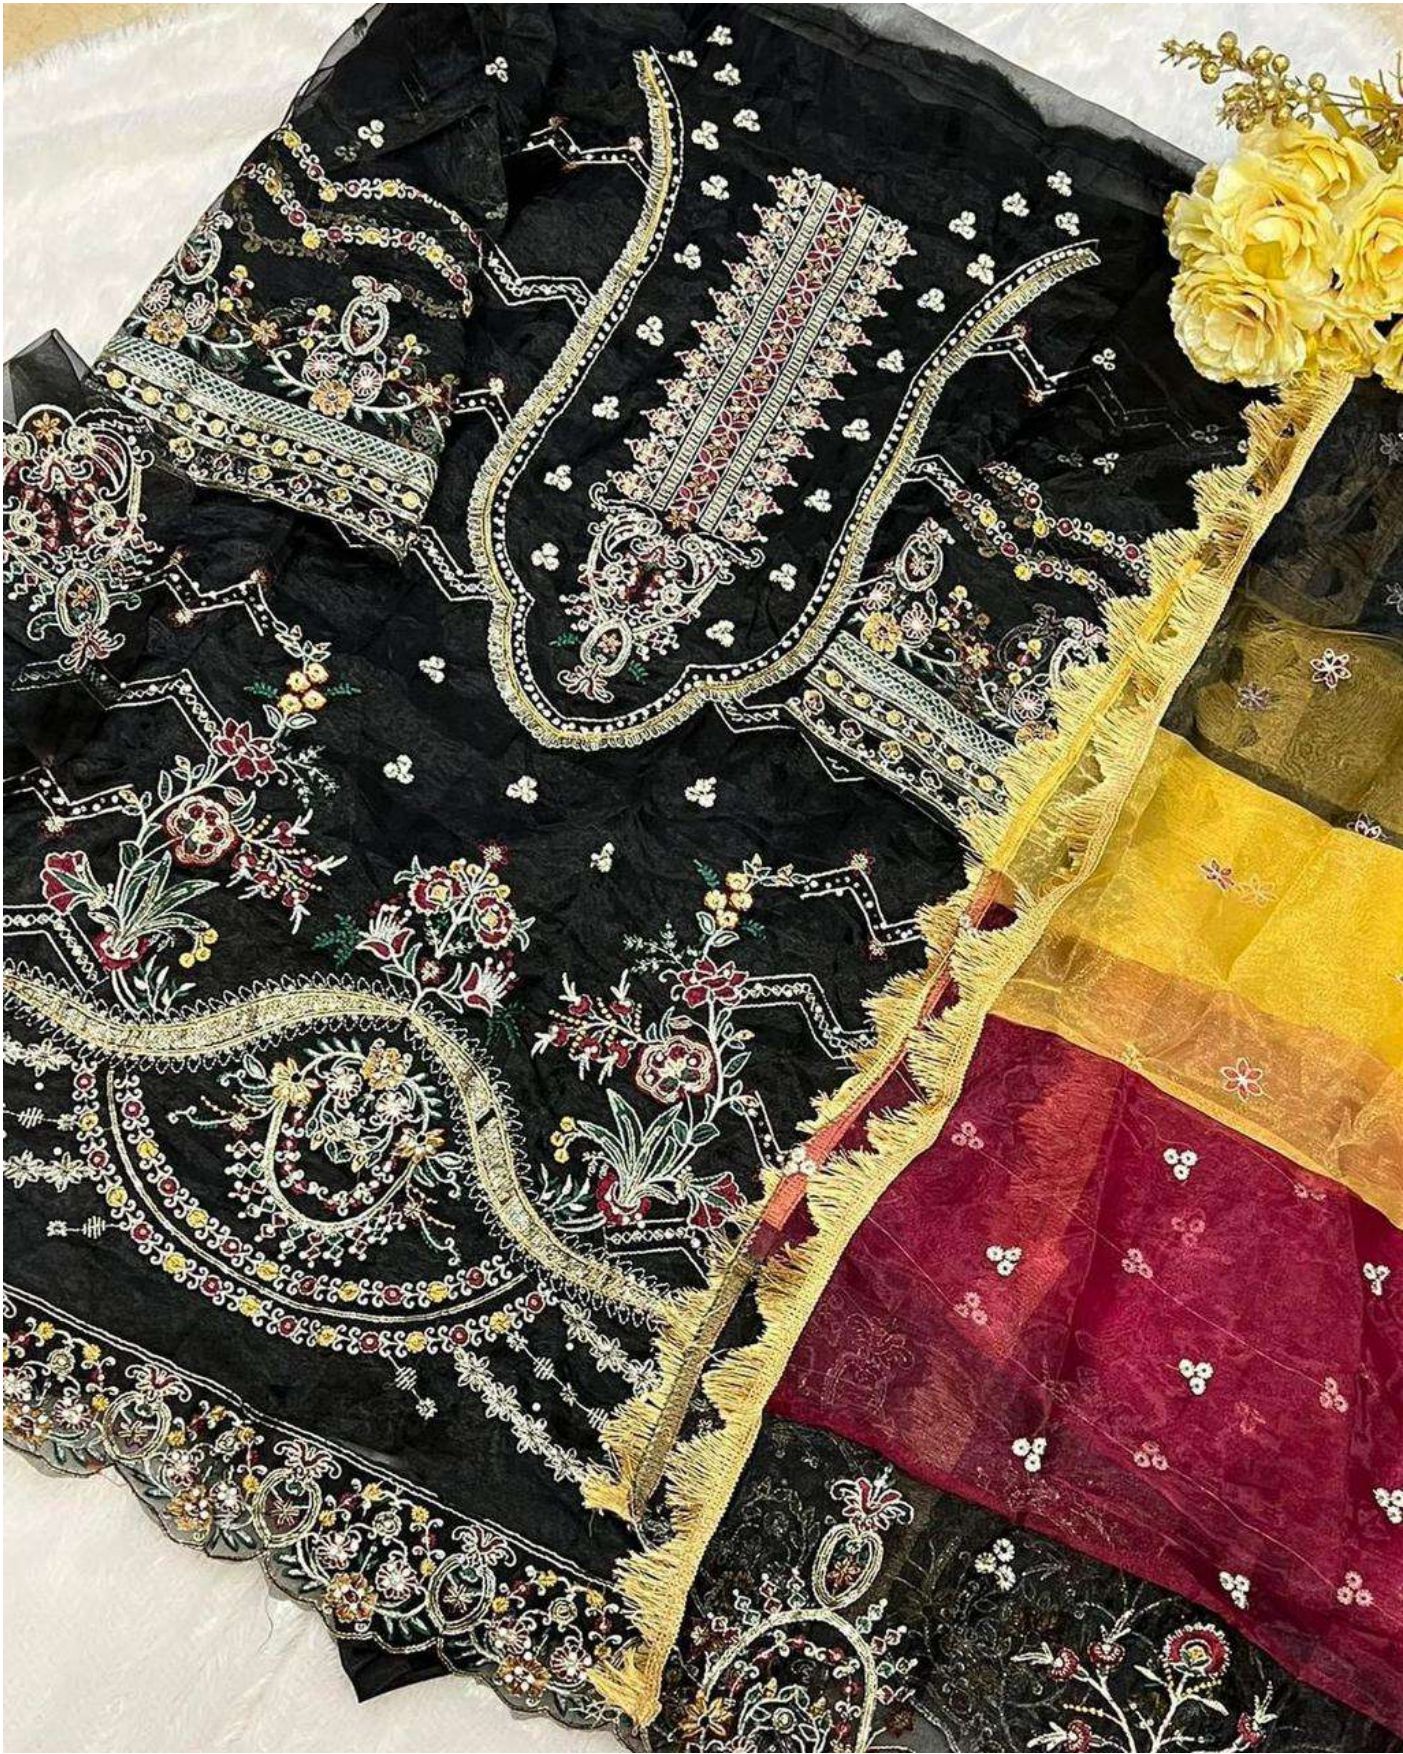

D.No.7773-F
MAGIC BLACK

TOP- ORGENZA WITH EMBROIDERY WITH KHATLI WORK
BOTTOM- DULL SANTOON
DUPATTA - ORGENZA EMBROIDERY WORK

Magic Maroon

D.No.7773-I
MAGIC MORPECH

TOP- ORGENZA WITH EMBROIDERY WITH KHATLI WORK
BOTTOM- DULL SANTOON
DUPATTA - ORGENZA EMBROIDERY WORK