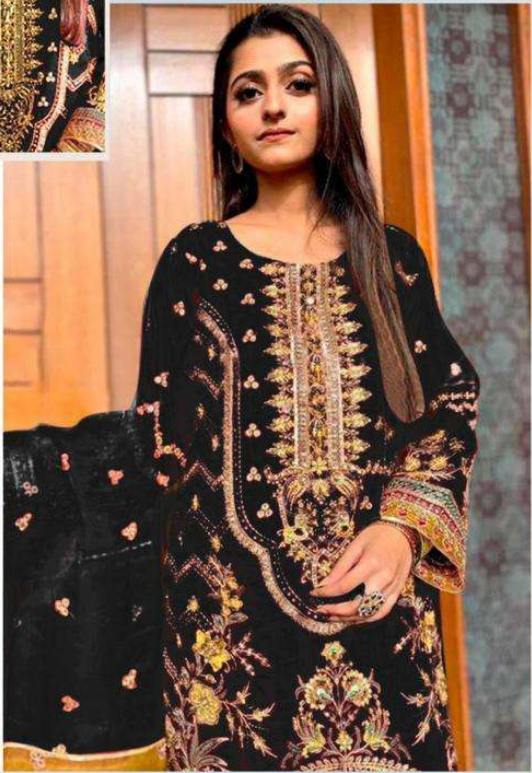

D.No.7773-F
MAGIC BLACK

TOP- ORGENZA WITH EMBROIDERY WITH KHATLI WORK
BOTTOM- DULL SANTOON
DUPATTA - ORGENZA EMBROIDERY WORK

Magic Maroon

D.No.7773-I
MAGIC MORPECH

TOP- ORGENZA WITH EMBROIDERY WITH KHATLI WORK
BOTTOM- DULL SANTOON
DUPATTA - ORGENZA EMBROIDERY WORK