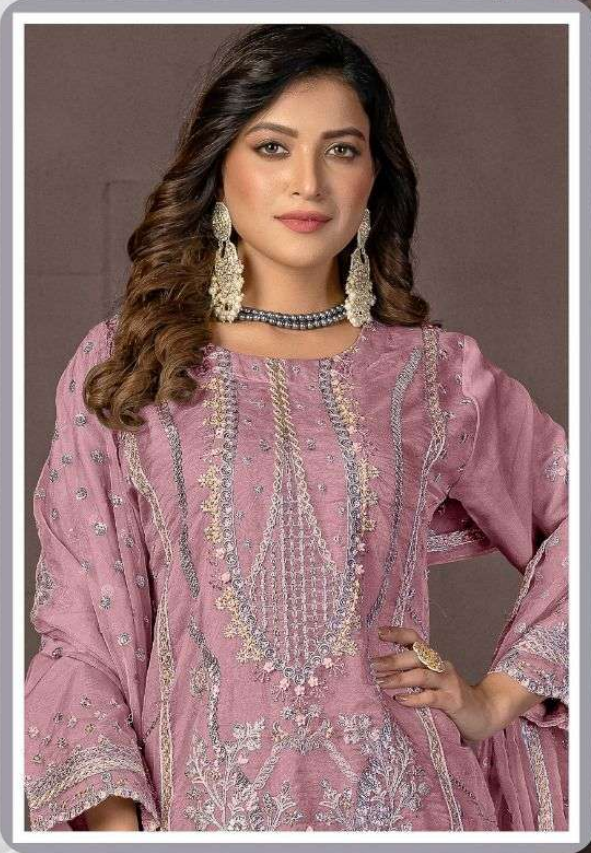

Rosemeen[®]
Styled for your comfort by **Fepic**[®]

Fepic[®]

WASHING INTRUCTIONS

DO NOT USE ANY TYPE OF BLEACH OR STAIN REMOVING CHEMICALS
BEFORE CUTTING / STITCHING, FABRIC SHOUD BE SOAKED BE SOAKED IN WATER
(ALL COMPONENTS SEPARATELY) FOR 15 MINUTES
DO NOT KEEP WET FABRIC IN TWISTED FROM IN ORDER TO AVOID COPY MARKS |
WASH COLOURED AND WHITE FABRICS SEPARATELY
IRON CLOTHES AT MODERATE TEMPERATURE | DO NOT DRY FABRIC IN DIRECT SUNLIGHT
(EXTRA LACES, HANGINGS AND ACCESSORIES ARE NOT INDUDED)