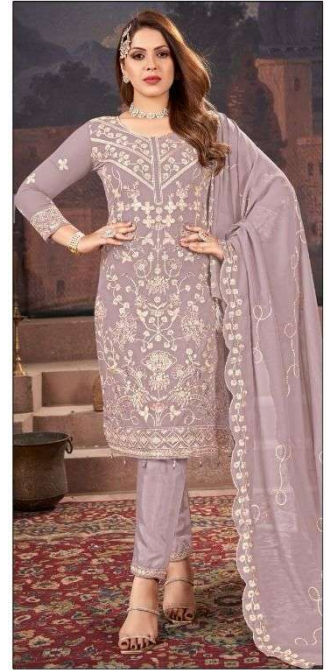

TOP - FOX GEORGETTE HEAVY EMBROIDERED
WITH KHATLI WORK
INNER BOTTOM - DULL SANTOON WITC EMB PATCH
DUPATTA - FOX GEORGETTE HEAVY EMBROIDERED

B-45 C

TOP - FOX GEORGETTE HEAVY EMBROIDERED
WITH KHATLI WORK
INNER BOTTOM - DULL SANTOON WITC EMB PATCH
DUPATTA - FOX GEORGETTE HEAVY EMBROIDERED

B-45 B

TOP - FOX GEORGETTE HEAVY EMBROIDERED
WITH KHATLI WORK
INNER BOTTOM - DULL SANTOON WITC EMB PATCH
DUPATTA - FOX GEORGETTE HEAVY EMBROIDERED

B-45 D

B 45- A

B 45 - B

B 45- C

B 45 - D