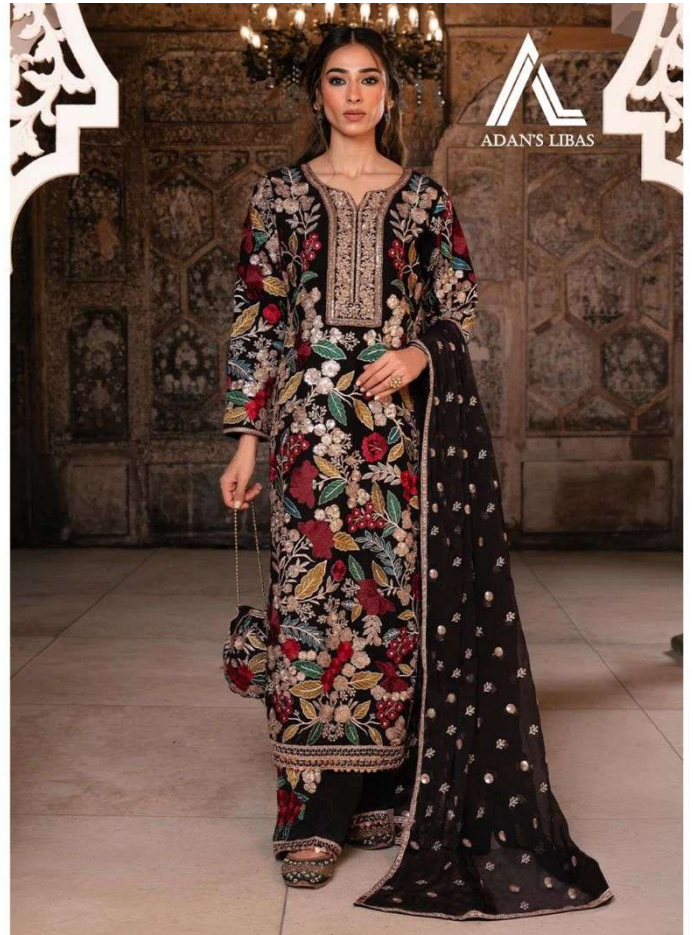

7048 A

7048 B

TOP:- FOX JORJET WITH HEAVY EMBROIDERY WORK
BOTTOM/INNER:- SANTOON WITH PEACH WORK
DUPATTA:- ORGANZA WITH HEAVY EMBROIDERY WORK

7048-A

7048-B